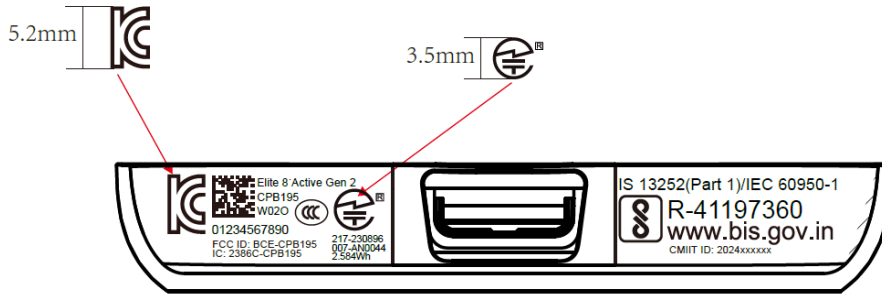

Label:

Model:CPB195

Model:CPB185

Label location:

The label is carved into the inside of the upper cover of the charging case

it should open the cover for the normal use,Users can find the label and certification info easily when using the charging case.