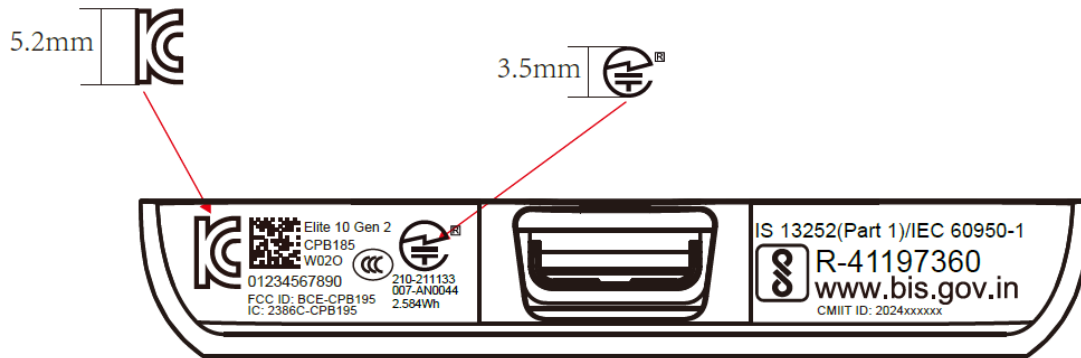

Label:

Model:CPB195

Model:CPB185

Label location:

The label is carved into the inside of the upper cover of the charging case

it should open the cover for the normal use,Users can find the label and certification info easily when using the charging case.