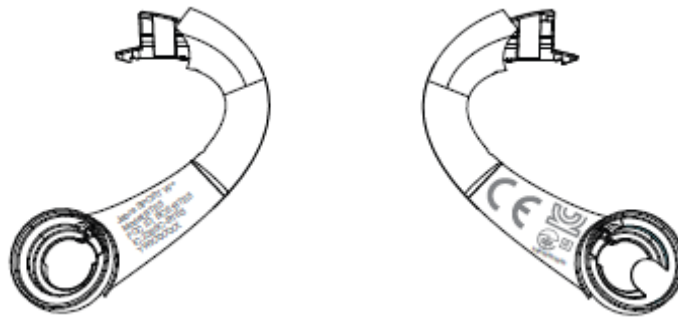

IC Label

The IC Label will be placed on the equipment as shown in the photograph below.

Jabra SPORT W+
Model: BTE5
FCC ID: BCE-BTE5
IC: 2386C-BTE5
YWKXXXXX