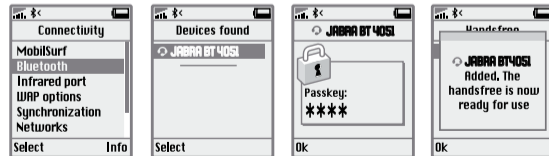

### 3. Pairing the headset with your phone

1a: First time pairing:  
Turn headset on - automatic pairing mode

1b: Later pairing:  
Turn headset off. Press and hold until solid light comes on

2. Activate Bluetooth on phone.

3. Press 'Yes' on the phone and confirm with PIN code **0000** (4 zeros).