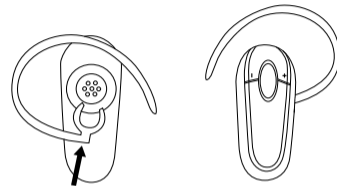

### 4. Using your headset

Answer call  
Tap the answer/end button

< 0.5 Sec

End call  
Tap the answer/end button

< 0.5 Sec

### 5. Wearing style

Without earhook

Optional earhook

- 1. Volume up 
- 2. Volume down 
- 3. Light indicator (LED)  
Answer/end button 
- Off/on button 
- 4. Charging socket 
- 5. Optional earhook 

[www.jabra.com](http://www.jabra.com)