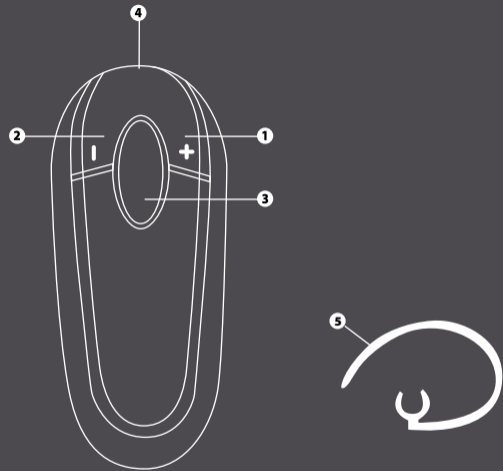

### 4. Using your headset

Answer call  
Tap the answer/end button

< 0.5 Sec

End call  
Tap the answer/end button

< 0.5 Sec

### 5. Wearing style

Without earhook

Optional earhook

- 1. Volume up 
- 2. Volume down 
- 3. Light indicator (LED)  
Answer/end button 
- Off/on button 
- 4. Charging socket 
- 5. Optional earhook 

[www.jabra.com](http://www.jabra.com)