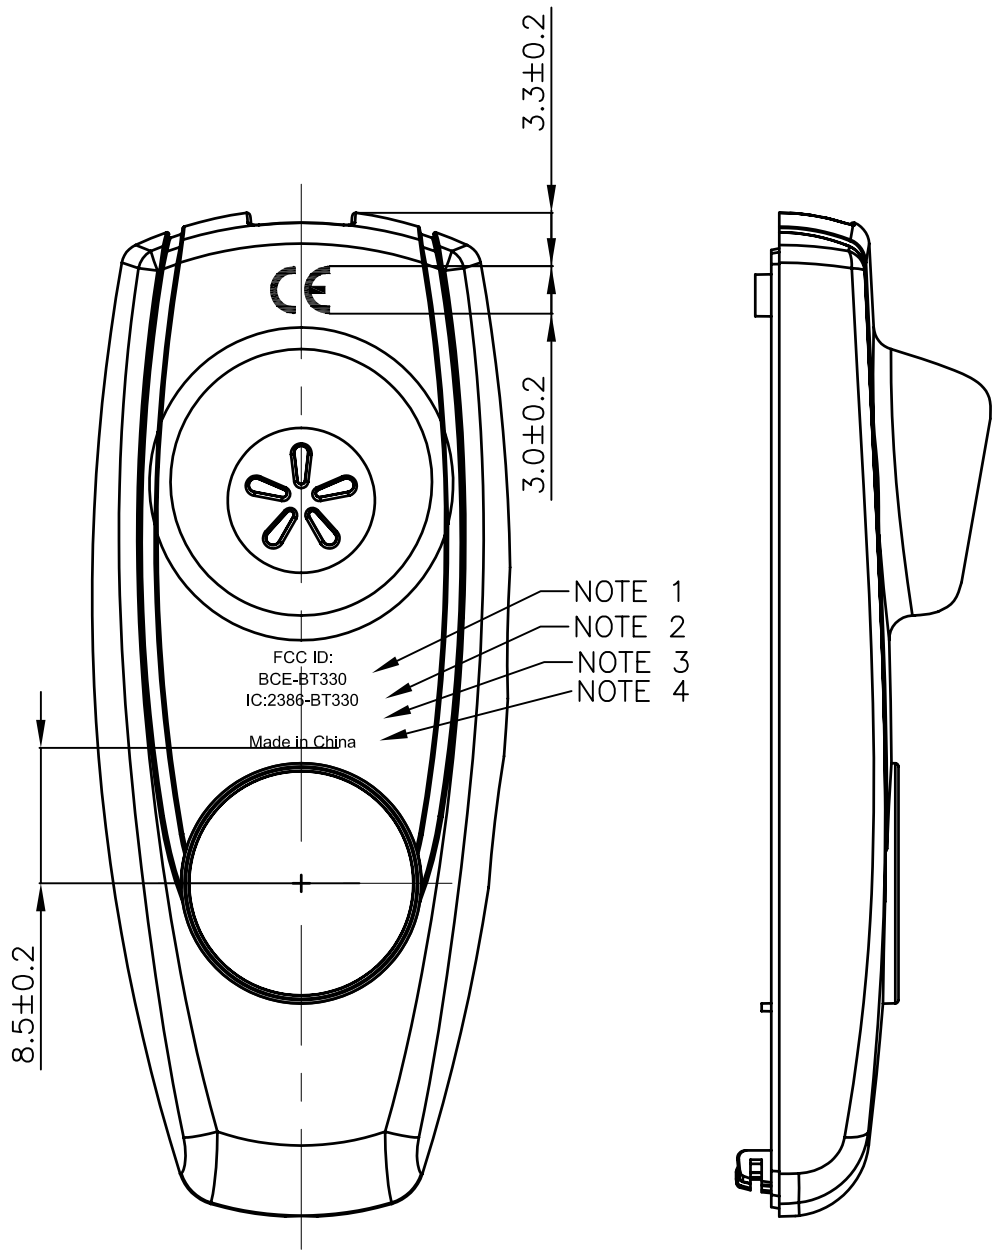

8

7

6

5

4

3

2

1

TEXT PRINT COLOUR: PANTONE: ?

NOTE 1: FCC ID: BCE-BT330

NOTE 2: IC ID: 2386-BT330

NOTE 3: DATECODE FORMAT (LAST 6 DIGITS SEE. PAGE 2)

NOTE 4: COUNTRY OF ORIGIN (Made in China)

Responsible dept. Mobile Division		Document type Printinstruction		Document status Preliminary		
		Description REAR HOUSING PRINTED		Ident. No. 83-00080	Projection: 	
		Created by PFJ		Approved by HN		Technical reference HN
ECO/NPR No. -		Date of issue -		Revision 0	Page No.: 1 OF 1	Scale: 2:1
This drawing is the property of GN Netcom A/S and is to be treated as confidential by the party to whom it has been submitted by GN Netcom A/S and is not to be disclosed to any third party without the specific written permission of GN Netcom A/S					All dimensions are in mm. Copyright © 2004 GN Netcom A/S	