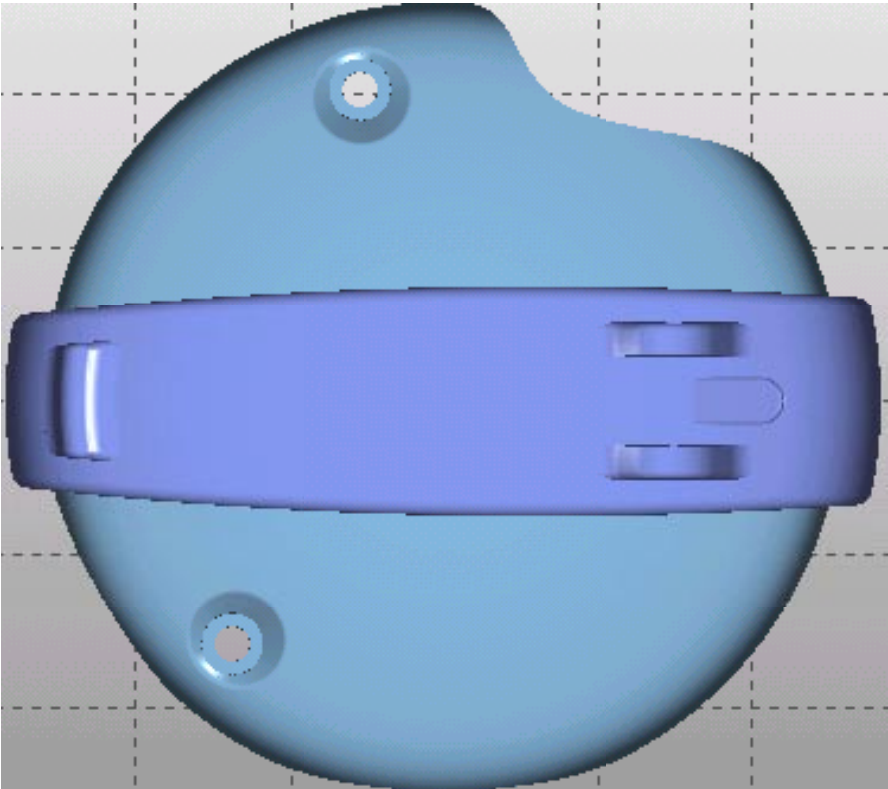

Dongle Rear Artwork
8-12-02

with removable clip installed

without removable clip installed