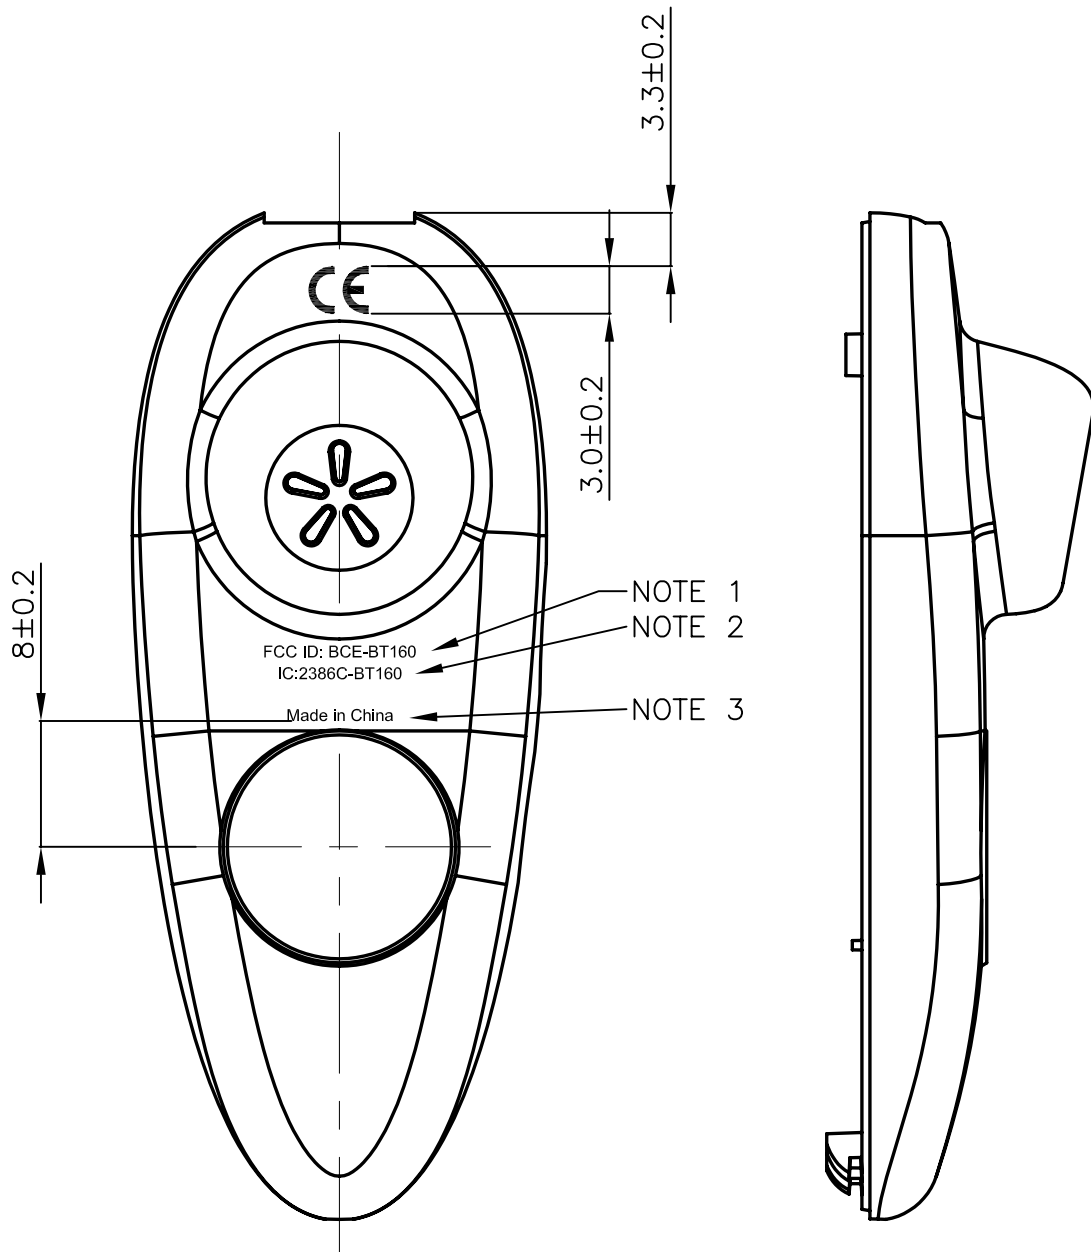

8
7
6
5
4
3
2
1

TEXT PRINT COLOUR: PANTONE: 438 U

NOTE 1: FCC ID: BCE-BT160

NOTE 2: IC ID: 2386C-BT160

NOTE 3: COUNTRY OF ORIGIN (Made in China)

Responsible dept. Mobile Division		Document type Printinstruction		Document status concept		
		Description REAR HOUSING PRINTED		Ident. No. 83-00221	Projection: 	
		Created by PFJ		Approved by JKO		Technical reference JBR
ECO/NPR No. -		Date of issue --		Revision 0		
			Page No.: 1 OF 1		Scale: 2:1	
This drawing is the property of GN Netcom A/S and is to be treated as confidential by the party to whom it has been submitted by GN Netcom A/S and is not to be disclosed to any third party without the specific written permission of GN Netcom A/S					All dimensions are in mm. Copyright © 2004 GN Netcom A/S	