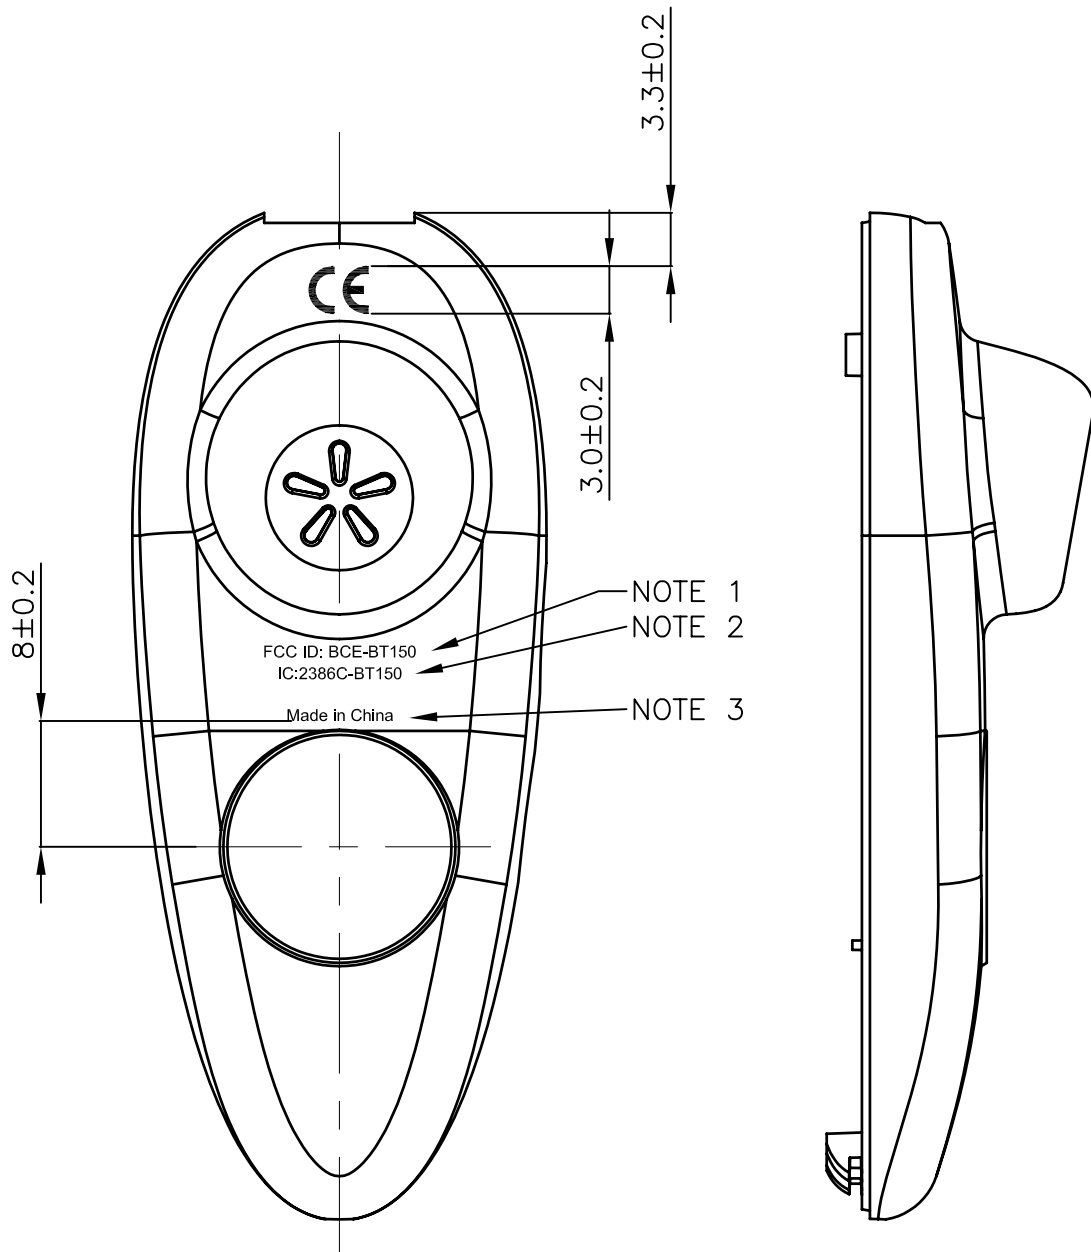

8
7
6
5
4
3
2

TEXT PRINT COLOUR: PANTONE: 438 U

- NOTE 1: FCC ID: BCE-BT150
- NOTE 2: IC ID: 2386C-BT150
- NOTE 3: COUNTRY OF ORIGIN (Made in China)

Responsible dept. Mobile Division		Document type Printinstruction		Document status RELEASED		
		Description REAR HOUSING PRINTED		Ident. No. 83-00192	Projection: 	
		Created by PFJ		Approved by JKO		Technical reference JBR
ECO/NPR No. -		Date of issue -		Revision 0	Page No.: 1 OF 1	Scale: 2:1
This drawing is the property of GN Netcom A/S and is to be treated as confidential by the party to whom it has been submitted by GN Netcom A/S and is not to be disclosed to any third party without the specific written permission of GN Netcom A/S					All dimensions are in mm. Copyright © 2004 GN Netcom A/S	