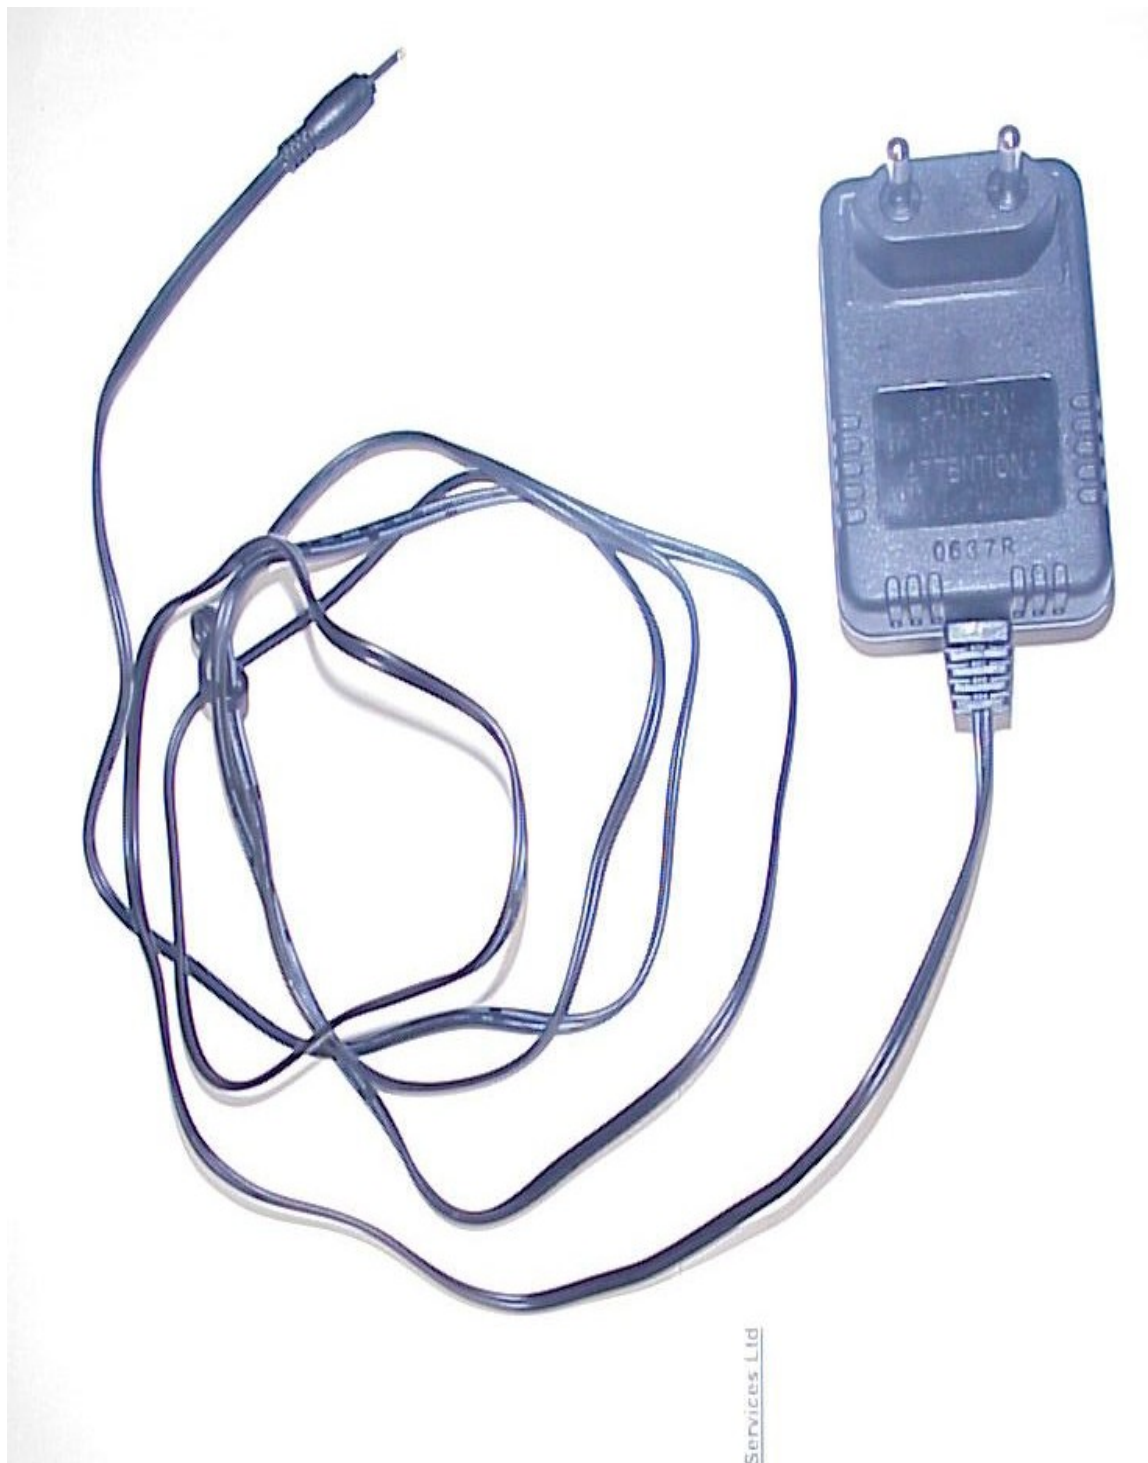

Test of: GN Netcom A/S
A7010 *Bluetooth* Hub

To: OET Bulletin 65 Supplement C: (2001-01)

PHT/48143JD05/006: Bluetooth Hub Power Supply