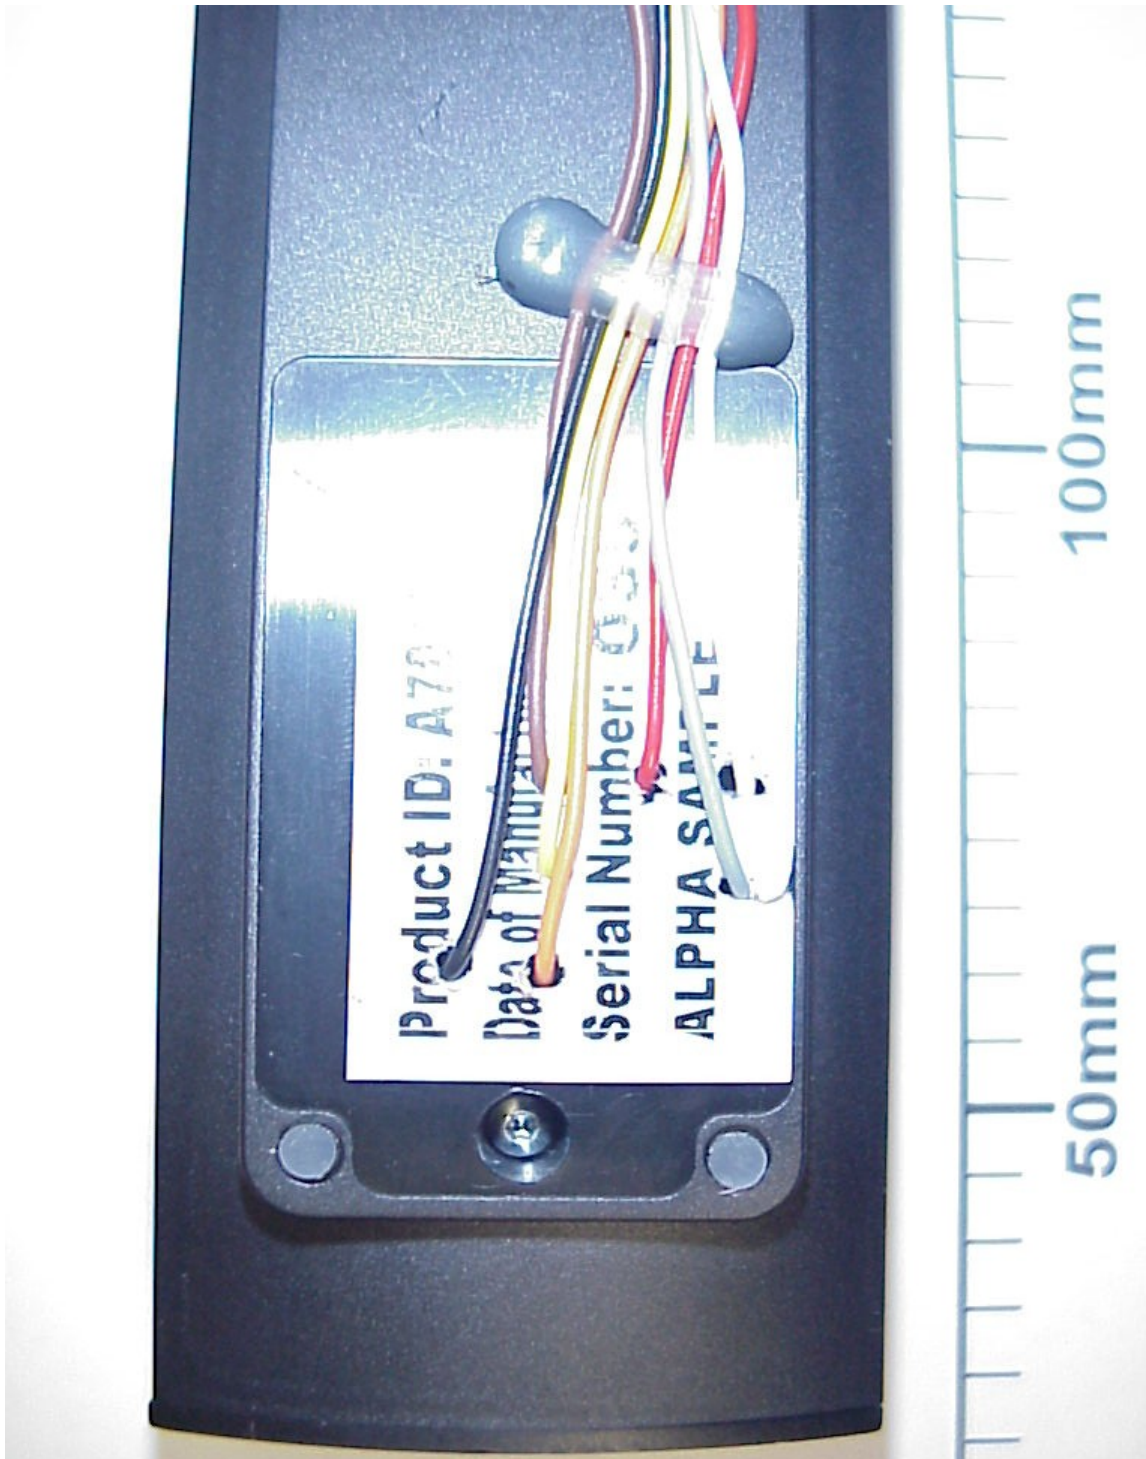

To: OET Bulletin 65 Supplement C: (2001-01)

PHT/48143JD05/006: Bluetooth Hub Power Supply

Test of: GN Netcom A/S
A7010 *Bluetooth* Hub

To: OET Bulletin 65 Supplement C: (2001-01)

PHT/48143JD05/007: EUT Identification View