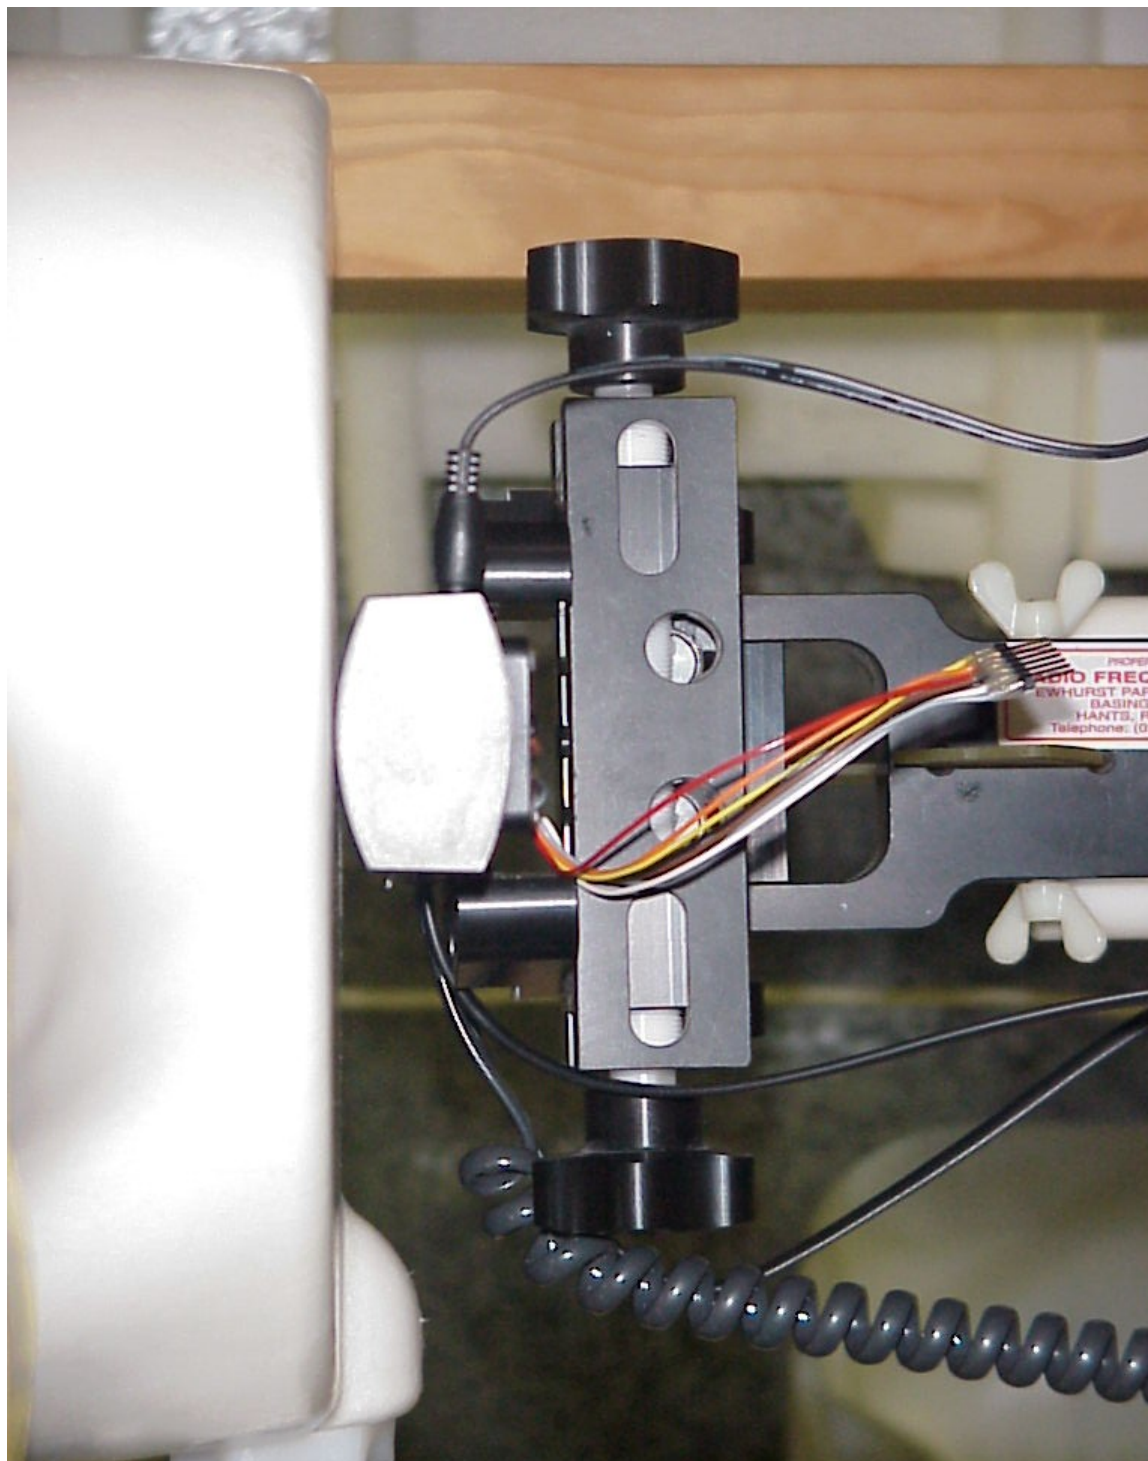

Test of: GN Netcom A/S
A7010 *Bluetooth* Hub

To: OET Bulletin 65 Supplement C: (2001-01)

PHT/48143JD05/010: Front of EUT Facing Phantom