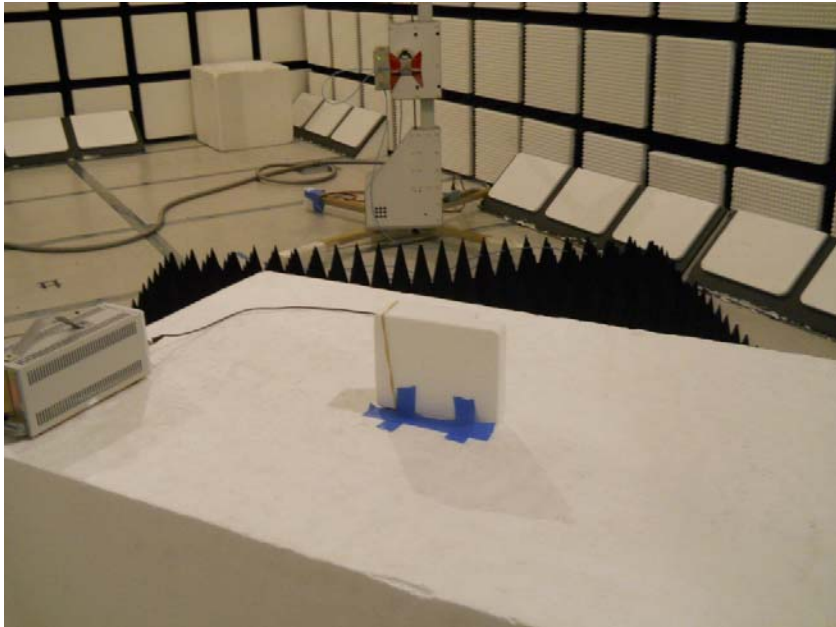

### ANTENNA PORT CONDUCTED RF MEASUREMENT SETUP

### RADIATED RF MEASUREMENT SETUP FOR WORST CONFIGURATION

**RADIATED EMISSIONS MEASUREMENT SETUP**

RADIATED ABOVE 1GHz FRONT PHOTO

RADIATED ABOVE 1GHz REAR PHOTO

RADIATED BELOW 1GHz FRONT PHOTO

RADIATED BELOW 1GHz REAR PHOTO