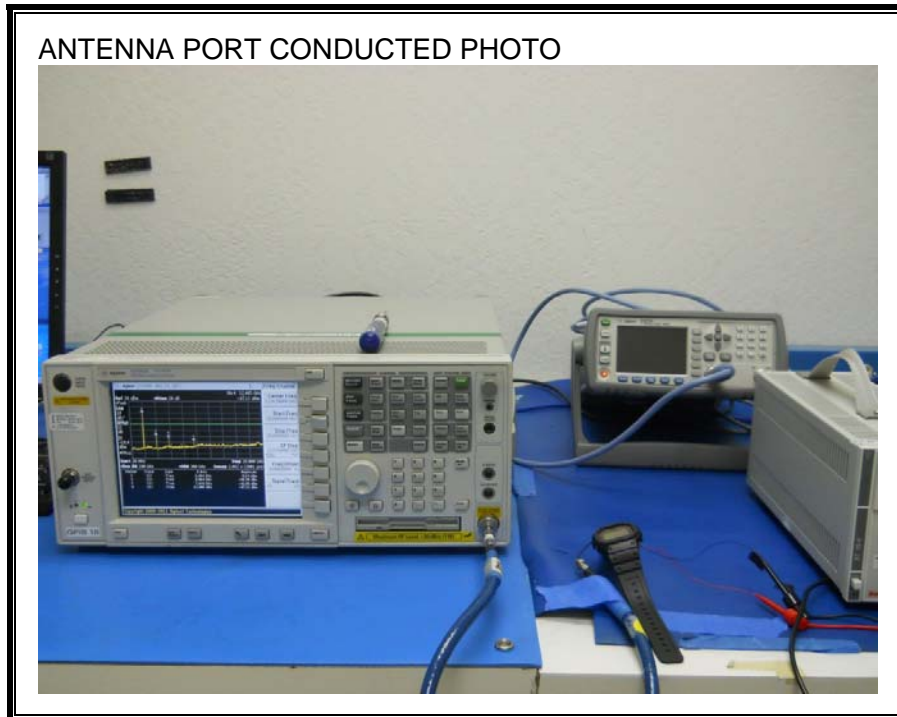

### ANTENNA PORT CONDUCTED RF MEASUREMENT SETUP

### RADIATED RF MEASUREMENT SETUP FOR WORST CONFIGURATION

**RADIATED EMISSIONS MEASUREMENT SETUP**

RADIATED ABOVE 1GHz FRONT PHOTO

RADIATED ABOVE 1GHz REAR PHOTO

RADIATED BELOW 1GHz FRONT PHOTO

RADIATED BELOW 1GHz REAR PHOTO