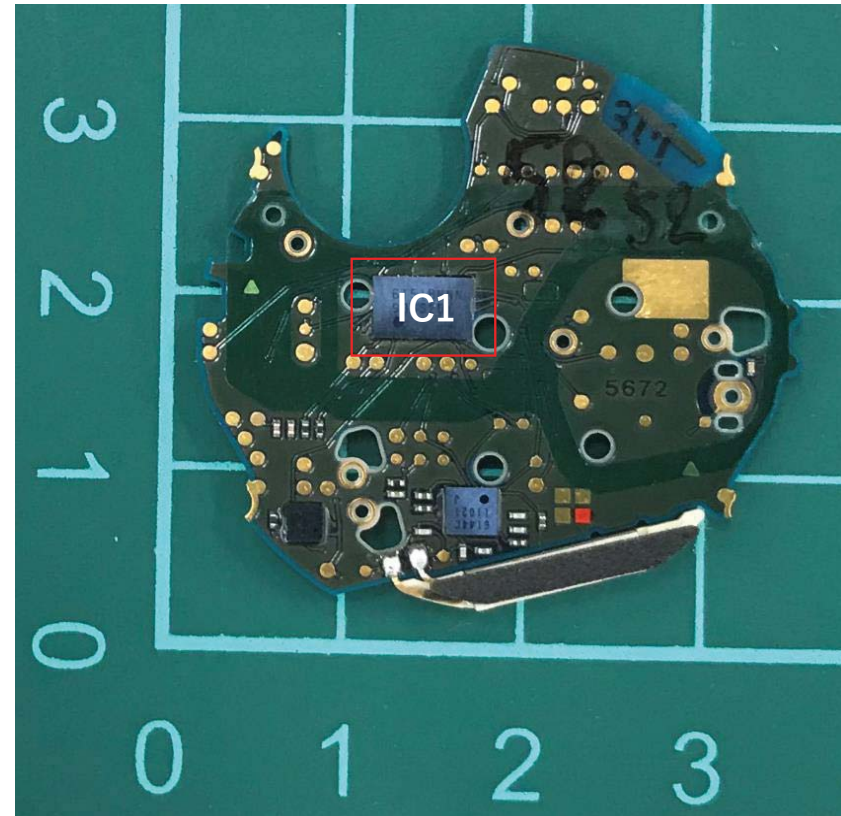

# MTG-B3000\_CW5672 Module Picture

Module in case

Watch Module  
Back side

Front side

RF Module  
In Watch Module

MTG-B3000\_CW5672 : Board Picture

Front Side

Back Side

※ All parts related to the wireless characteristics are surface mounted on the board and can not easily be remodeled.

# MTG-B3000\_CW5672 : Board Picture

Front Side

Back Side

※ All parts related to the wireless characteristics are surface mounted on the board and can not easily be remodeled.