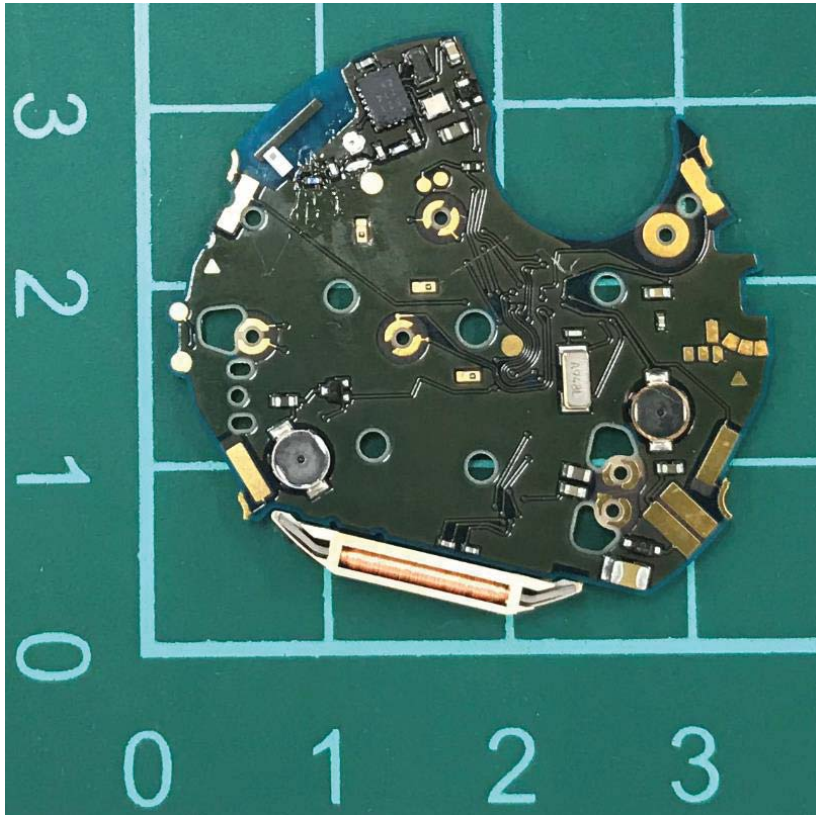

# MTG-B3000\_CW5672 Module Picture

Module in case

Watch Module  
Back side

Front side

RF Module  
In Watch Module

MTG-B3000\_CW5672 : Board Picture

Front Side

Back Side

※ All parts related to the wireless characteristics are surface mounted on the board and can not easily be remodeled.

# MTG-B3000\_CW5672 : Board Picture

Front Side

Back Side

※ All parts related to the wireless characteristics are surface mounted on the board and can not easily be remodeled.