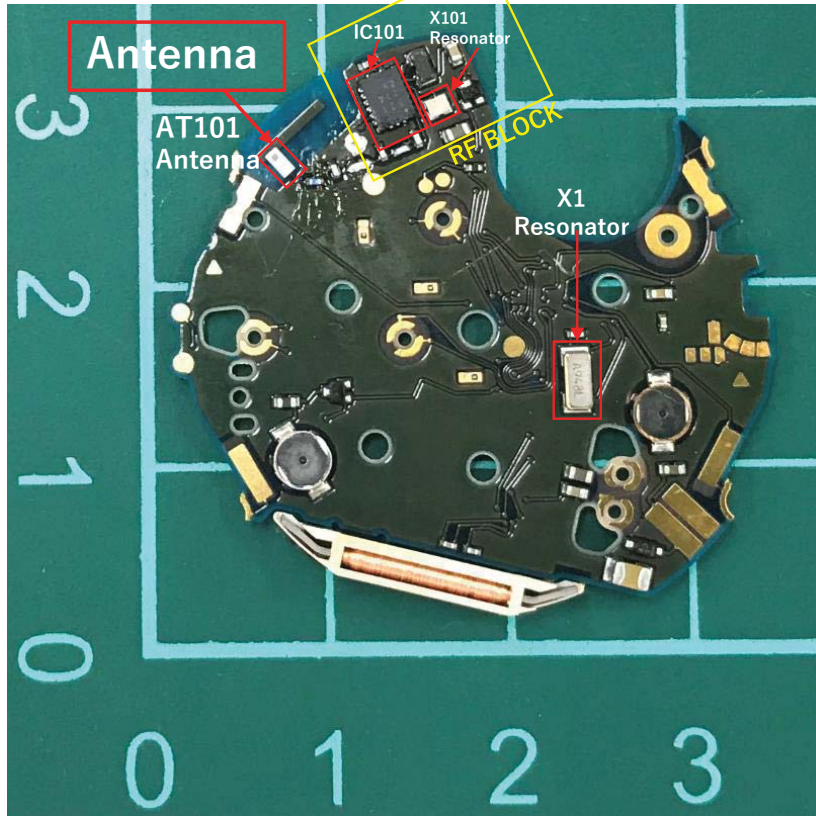

# MTG-B3000\_CW5672 Module Picture

Module in case

Watch Module  
Back side

Front side

RF Module  
In Watch Module

MTG-B3000\_CW5672 : Board Picture

Front Side

Back Side

※ All parts related to the wireless characteristics are surface mounted on the board and can not easily be remodeled.

# MTG-B3000\_CW5672 : Board Picture

Front Side

Back Side

※ All parts related to the wireless characteristics are surface mounted on the board and can not easily be remodeled.