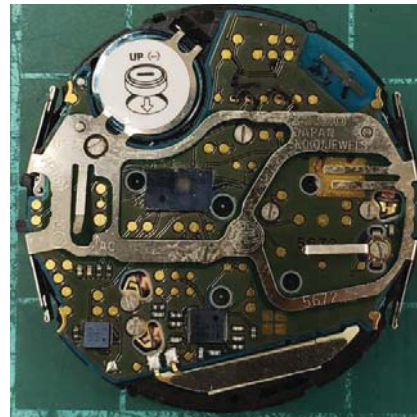

# MTG-B3000\_CW5672 Module Picture

Module in case

Watch Module  
Back side

Front side

RF Module  
In Watch Module

MTG-B3000\_CW5672 : Board Picture

Front Side

Back Side

※ All parts related to the wireless characteristics are surface mounted on the board and can not easily be remodeled.

# MTG-B3000\_CW5672 : Board Picture

Front Side

Back Side

※ All parts related to the wireless characteristics are surface mounted on the board and can not easily be remodeled.