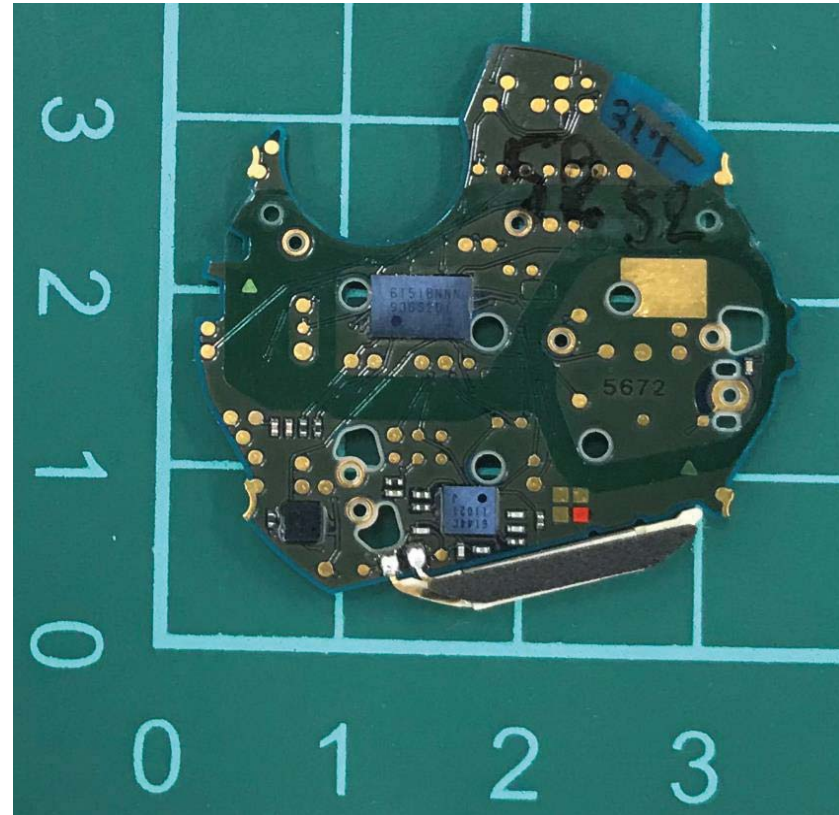

# MTG-B3000\_CW5672 Module Picture

Module in case

Watch Module  
Back side

Front side

RF Module  
In Watch Module

MTG-B3000\_CW5672 : Board Picture

Front Side

Back Side

※ All parts related to the wireless characteristics are surface mounted on the board and can not easily be remodeled.

# MTG-B3000\_CW5672 : Board Picture

Front Side

Back Side

※ All parts related to the wireless characteristics are surface mounted on the board and can not easily be remodeled.