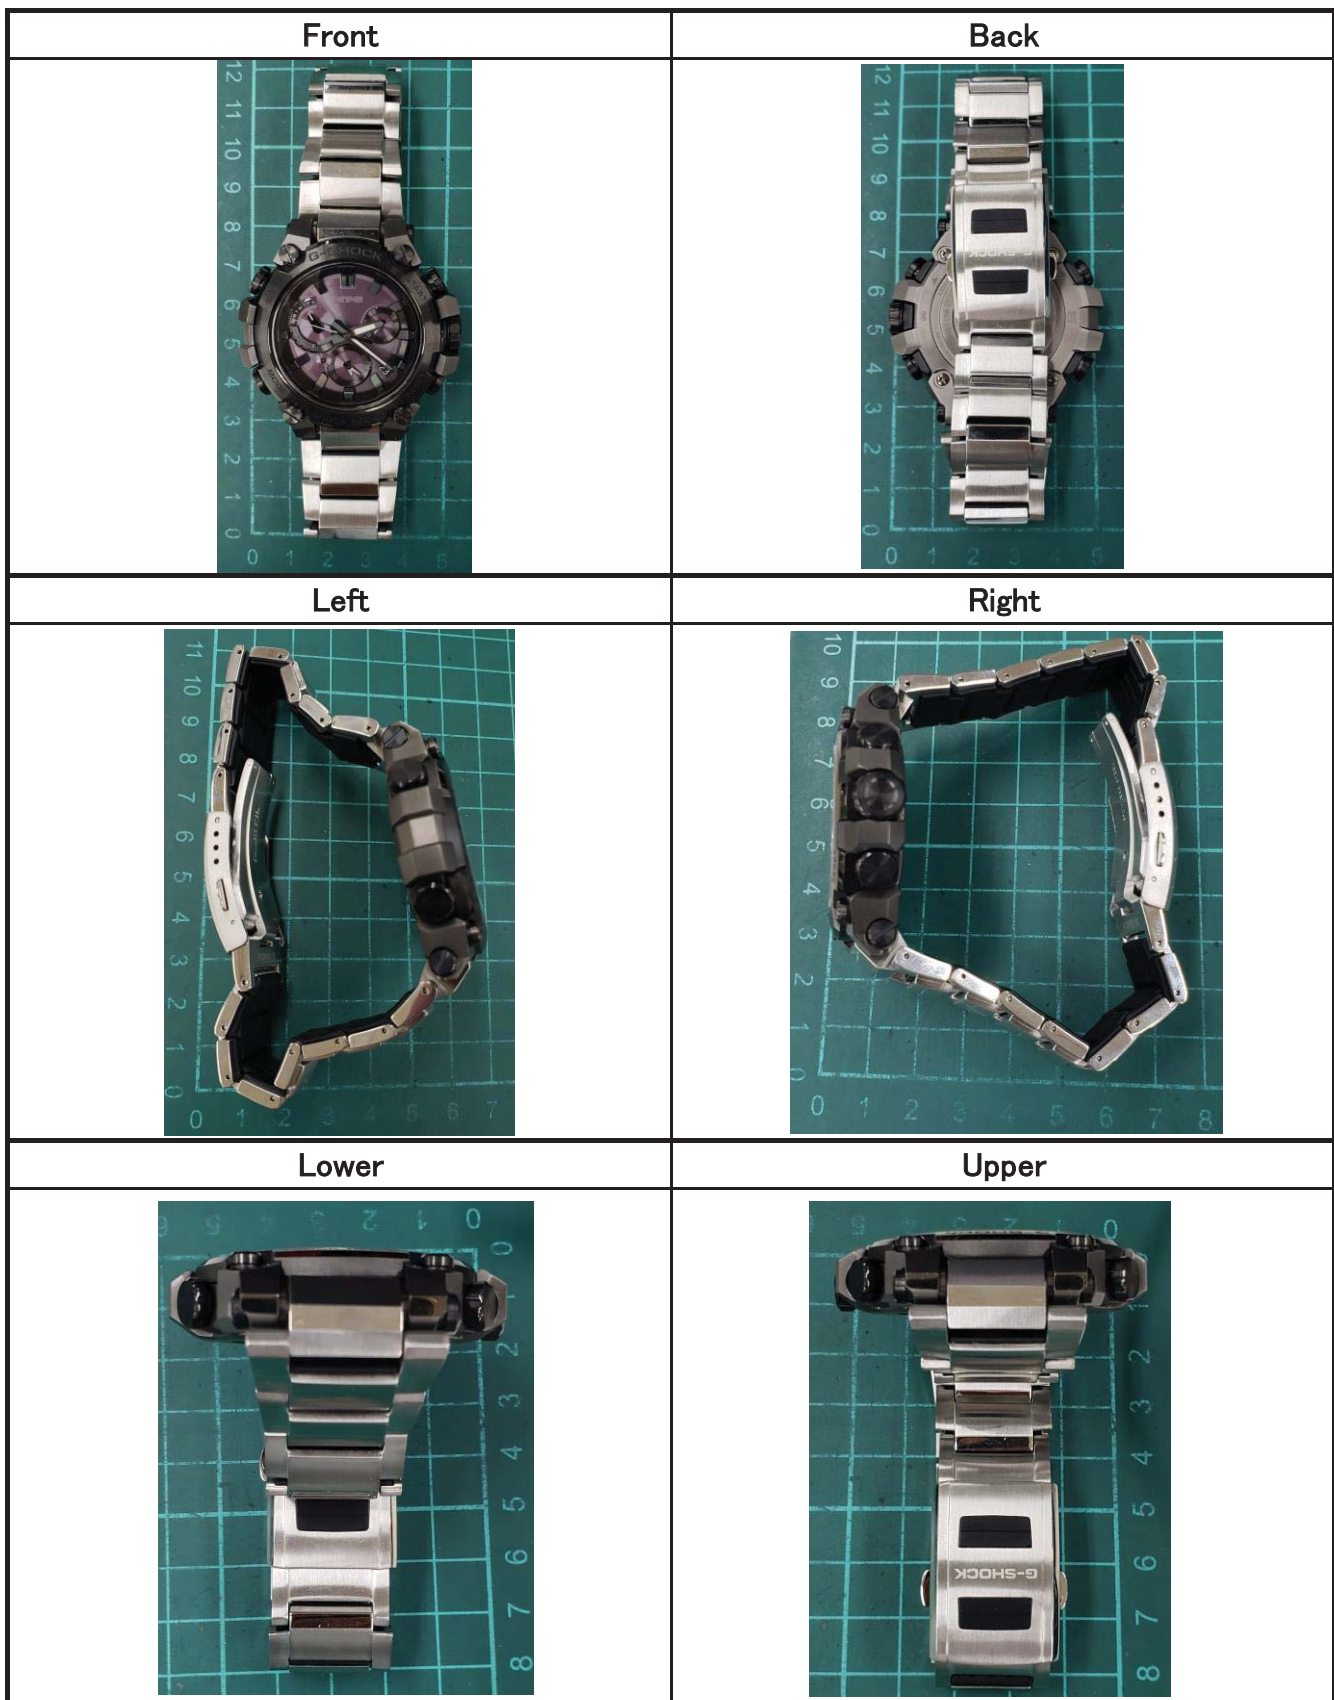

# MTG-B3000\_CW5672\_Exterior\_photo

※ The test sample is a prototype and may look different from the photos in this document.