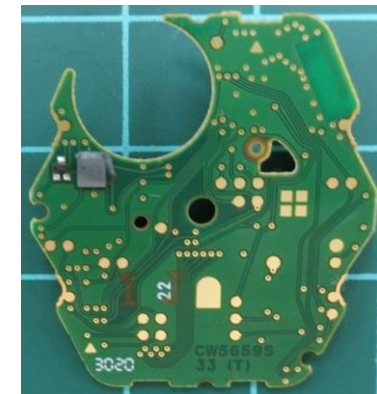

MSG-B100_CW5659 Module Picture

Module in case

Watch Module

Back side

Front side

RF Module In Watch Module

MSG-B100_CW5659 : Board Picture

Front Side

Back Side

※ All parts related to the wireless characteristics are surface mounted on the board and can not easily be remodeled.

MSG-B100_CW5659 : Board Picture

Front Side

Back Side

※ All parts related to the wireless characteristics are surface mounted on the board and can not easily be remodeled.