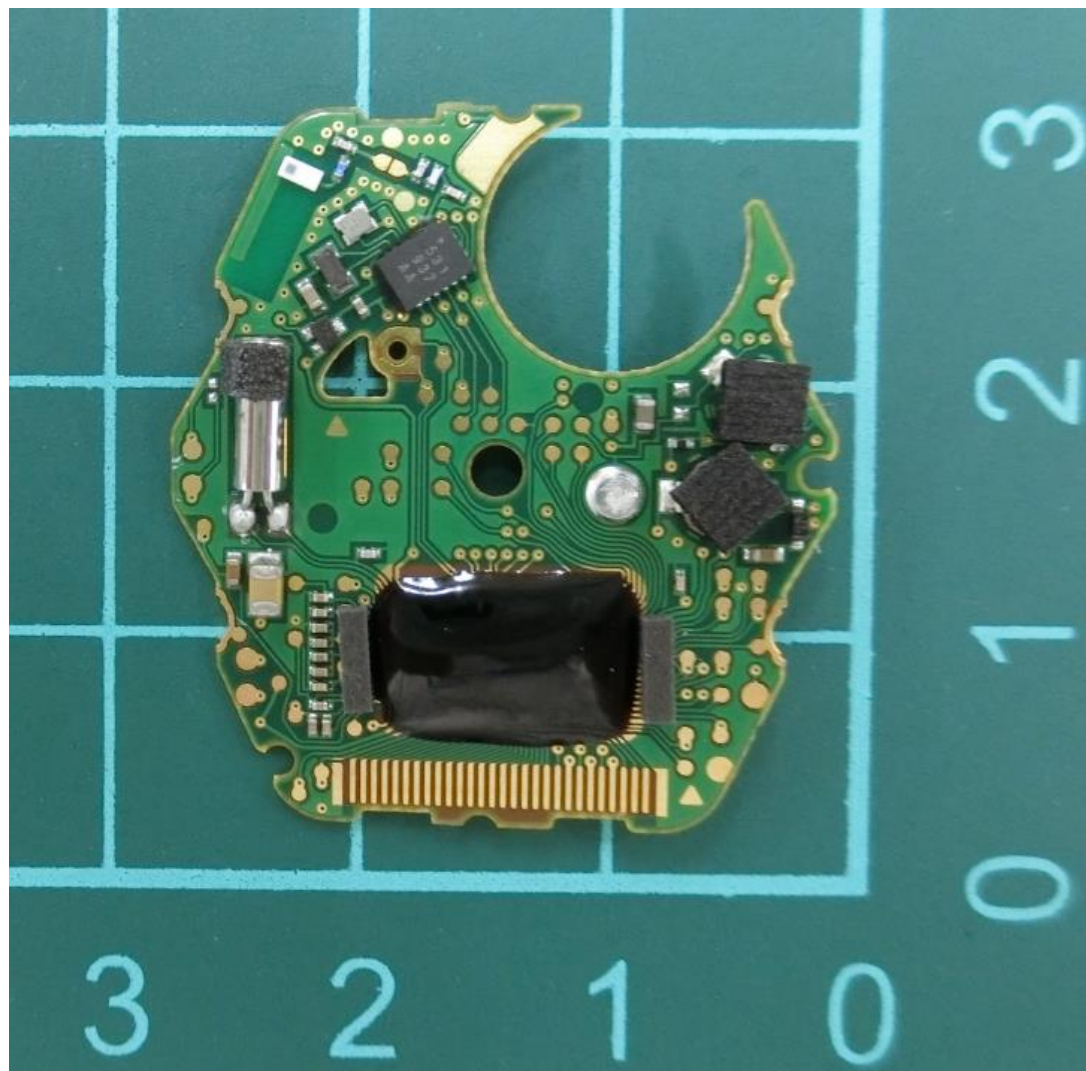

MSG-B100_CW5659 Module Picture

Module in case

Watch Module

Back side

Front side

RF Module In Watch Module

MSG-B100_CW5659 : Board Picture

Front Side

Back Side

※ All parts related to the wireless characteristics are surface mounted on the board and can not easily be remodeled.

MSG-B100_CW5659 : Board Picture

Front Side

Back Side

※ All parts related to the wireless characteristics are surface mounted on the board and can not easily be remodeled.