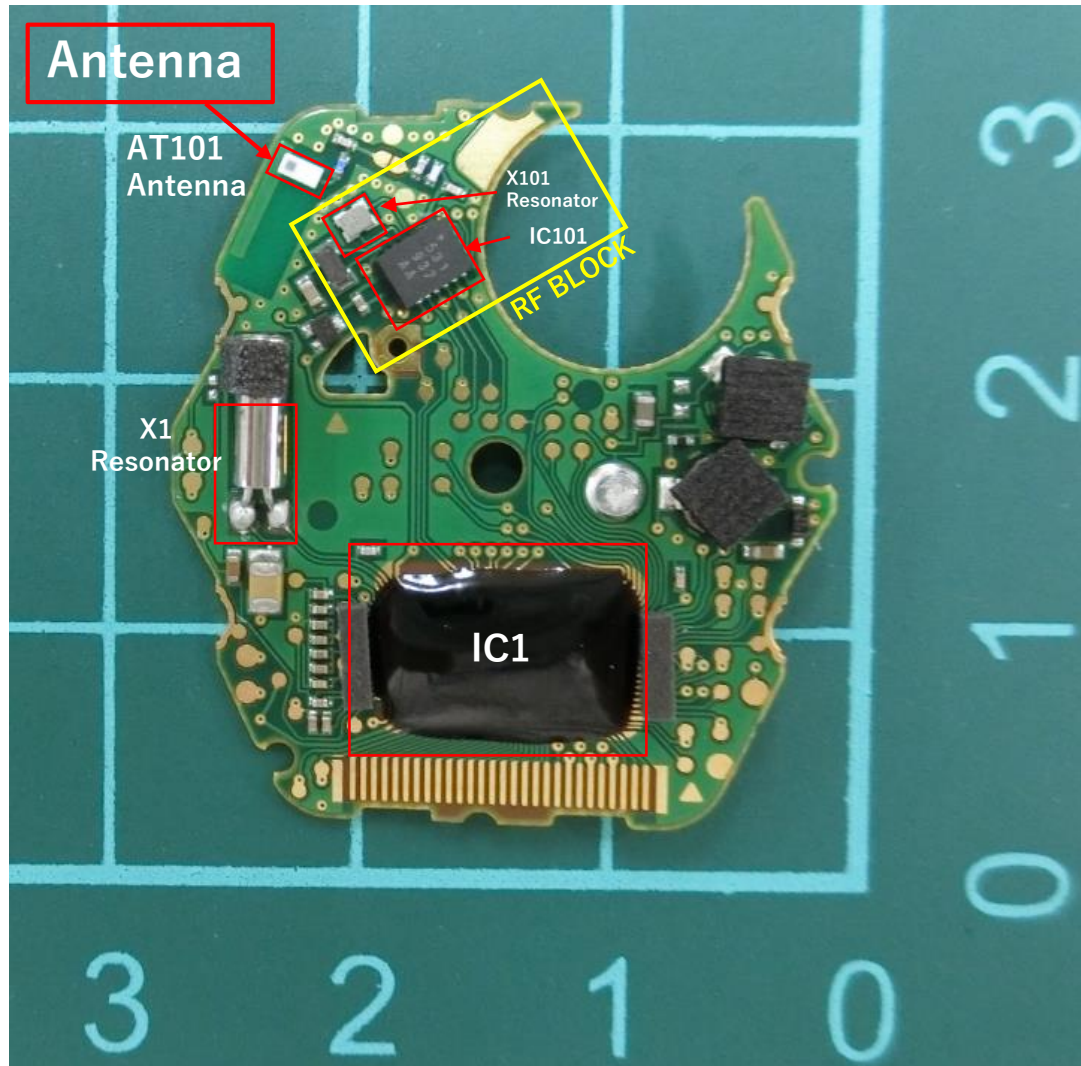

MSG-B100_CW5659 Module Picture

Module in case

Watch Module

Back side

Front side

RF Module In Watch Module

MSG-B100_CW5659 : Board Picture

Front Side

Back Side

※ All parts related to the wireless characteristics are surface mounted on the board and can not easily be remodeled.

MSG-B100_CW5659 : Board Picture

Front Side

Back Side

※ All parts related to the wireless characteristics are surface mounted on the board and can not easily be remodeled.