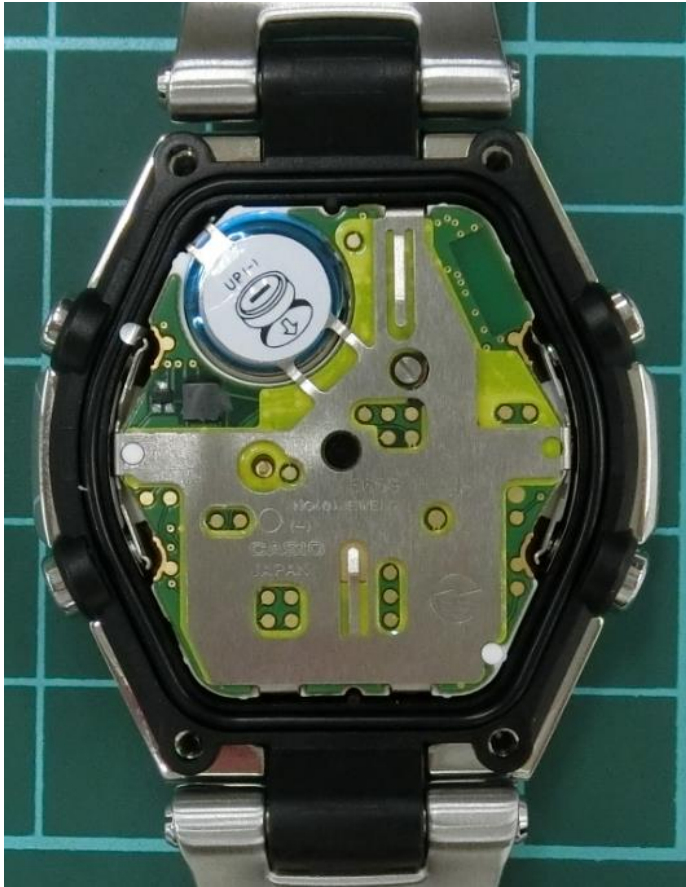

MSG-B100_CW5659 Module Picture

Module in case

Watch Module

Back side

Front side

RF Module In Watch Module

MSG-B100_CW5659 : Board Picture

Front Side

Back Side

※ All parts related to the wireless characteristics are surface mounted on the board and can not easily be remodeled.

MSG-B100_CW5659 : Board Picture

Front Side

Back Side

※ All parts related to the wireless characteristics are surface mounted on the board and can not easily be remodeled.