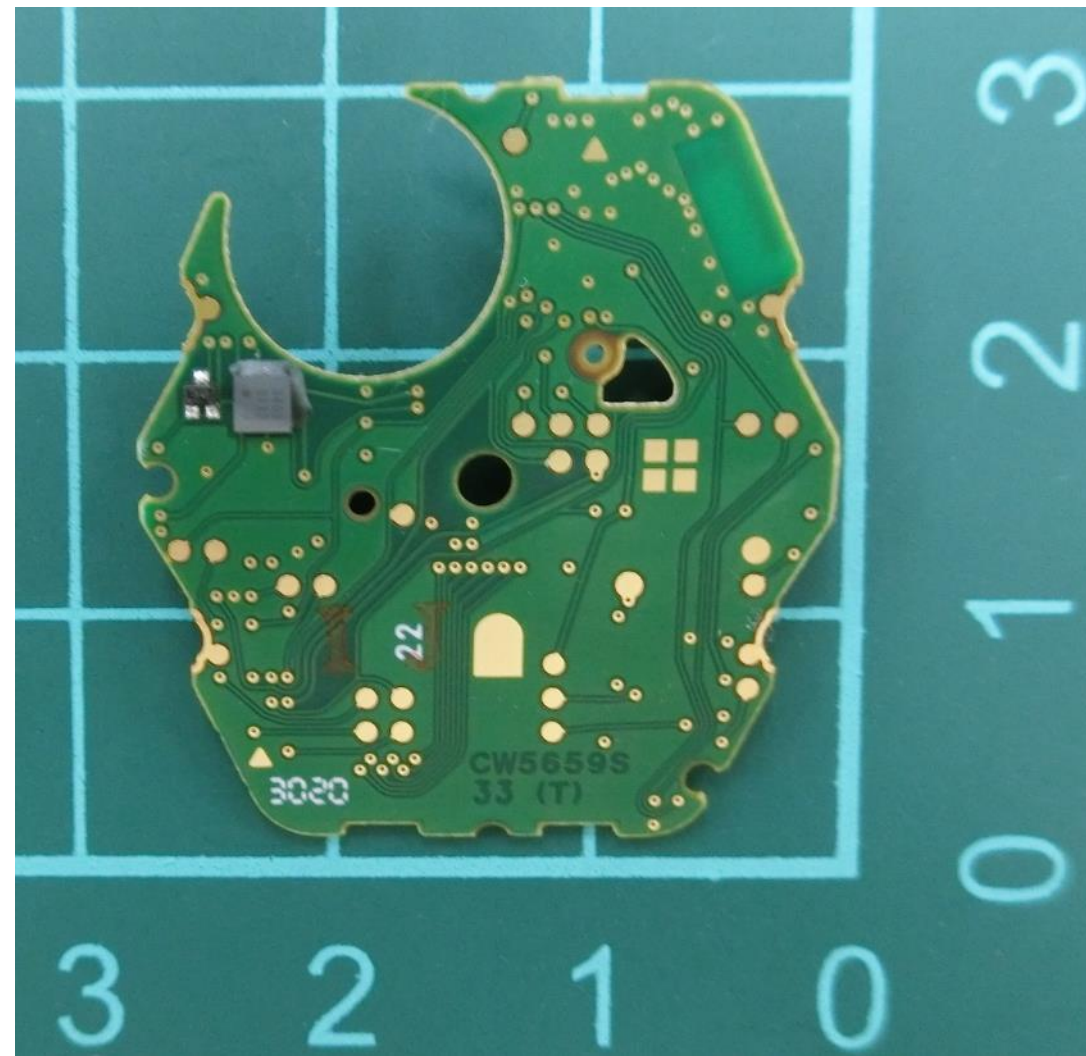

MSG-B100_CW5659 Module Picture

Module in case

Watch Module

Back side

Front side

RF Module In Watch Module

MSG-B100_CW5659 : Board Picture

Front Side

Back Side

※ All parts related to the wireless characteristics are surface mounted on the board and can not easily be remodeled.

MSG-B100_CW5659 : Board Picture

Front Side

Back Side

※ All parts related to the wireless characteristics are surface mounted on the board and can not easily be remodeled.