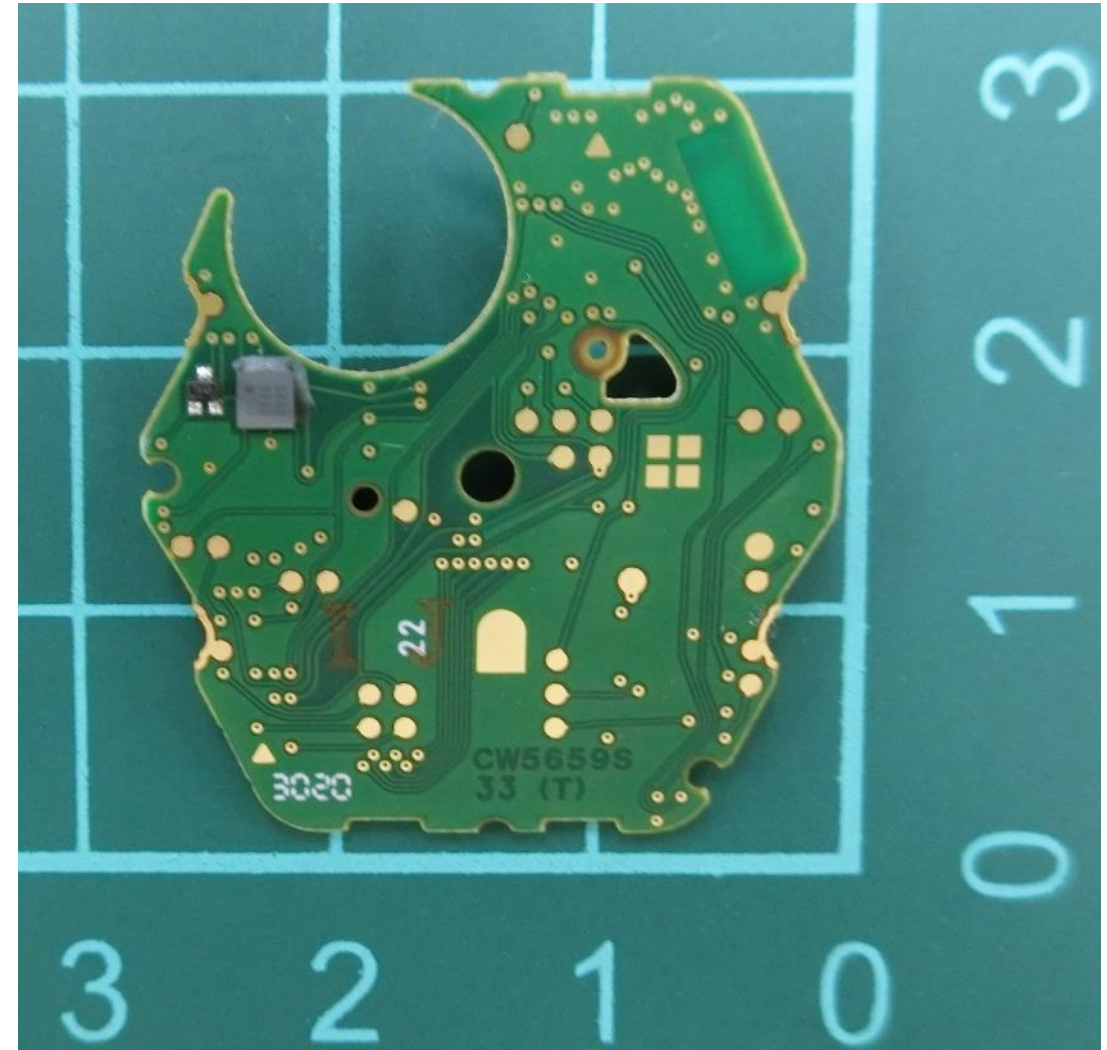

MSG-B100_CW5659 Module Picture

Module in case

Watch Module

Back side

Front side

RF Module In Watch Module

MSG-B100_CW5659 : Board Picture

Front Side

Back Side

※ All parts related to the wireless characteristics are surface mounted on the board and can not easily be remodeled.

MSG-B100_CW5659 : Board Picture

Front Side

Back Side

※ All parts related to the wireless characteristics are surface mounted on the board and can not easily be remodeled.