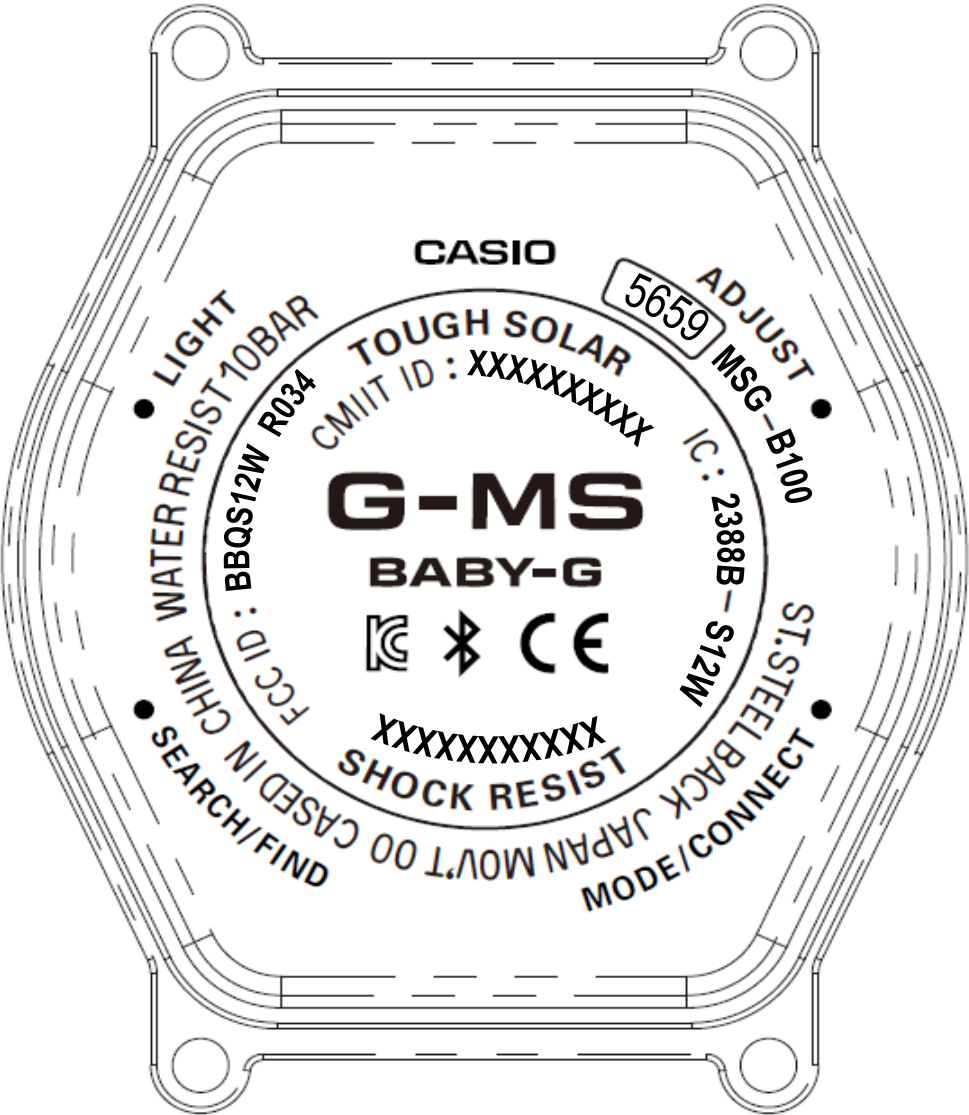

# MSG-B100\_CW5659\_BackCoverDesign

※FCC ID is indicated on this product. However, there is no space which indicates it larger than 4 points. That is why, it will be indicated in a manual and a package too.