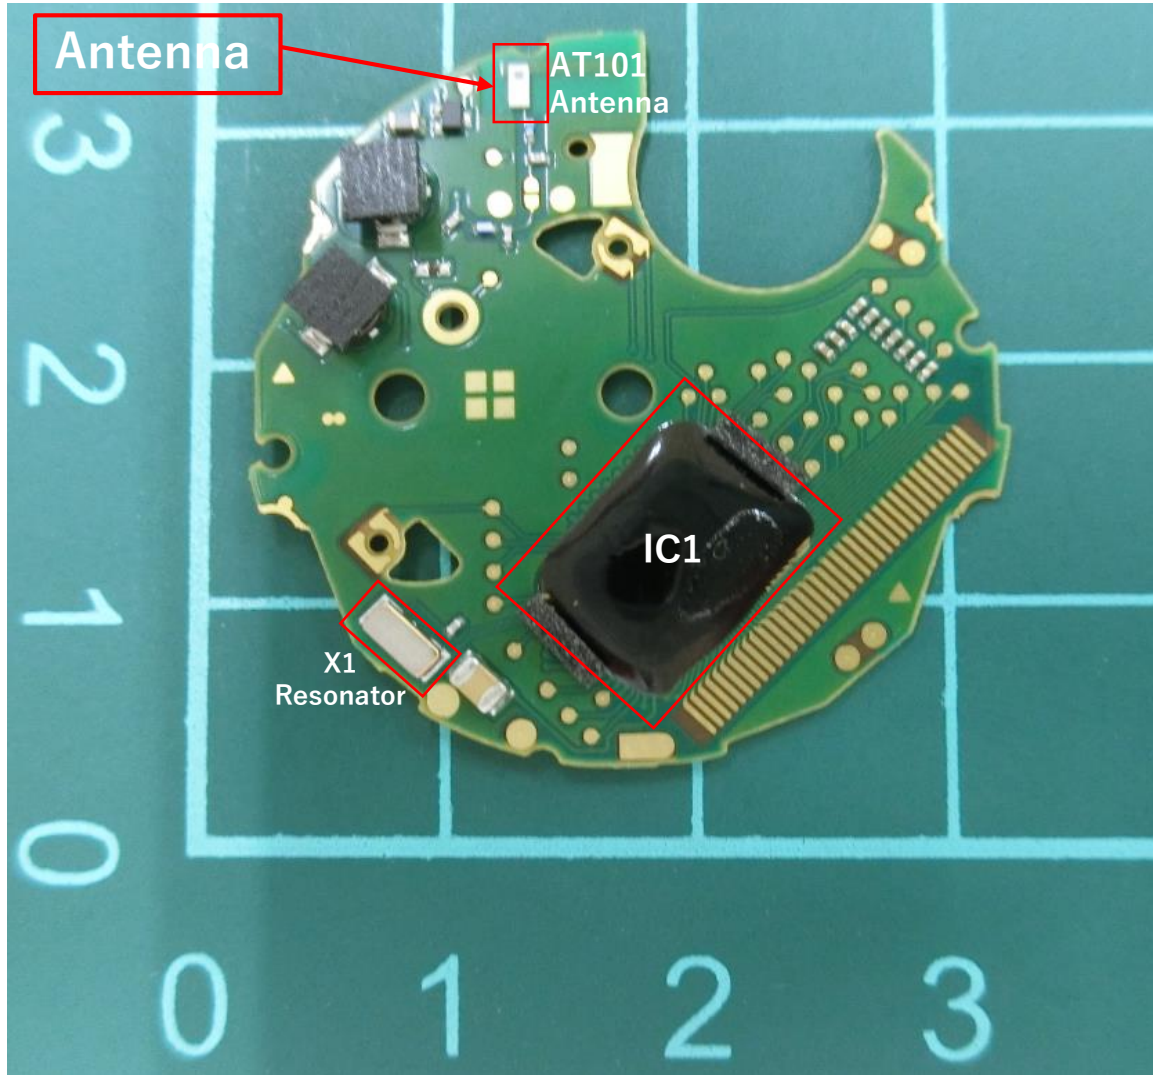

GST-B400_CW5657 Module Picture

Module in case

Watch Module

Back side

Front side

RF Module In Watch Module

GST-B400_CW5657 : Board Picture

Front Side

Back Side

※ All parts related to the wireless characteristics are surface mounted on the board and can not easily be remodeled.

GST-B400_CW5657 : Board Picture

Front Side

Back Side

※ All parts related to the wireless characteristics are surface mounted on the board and can not easily be remodeled.