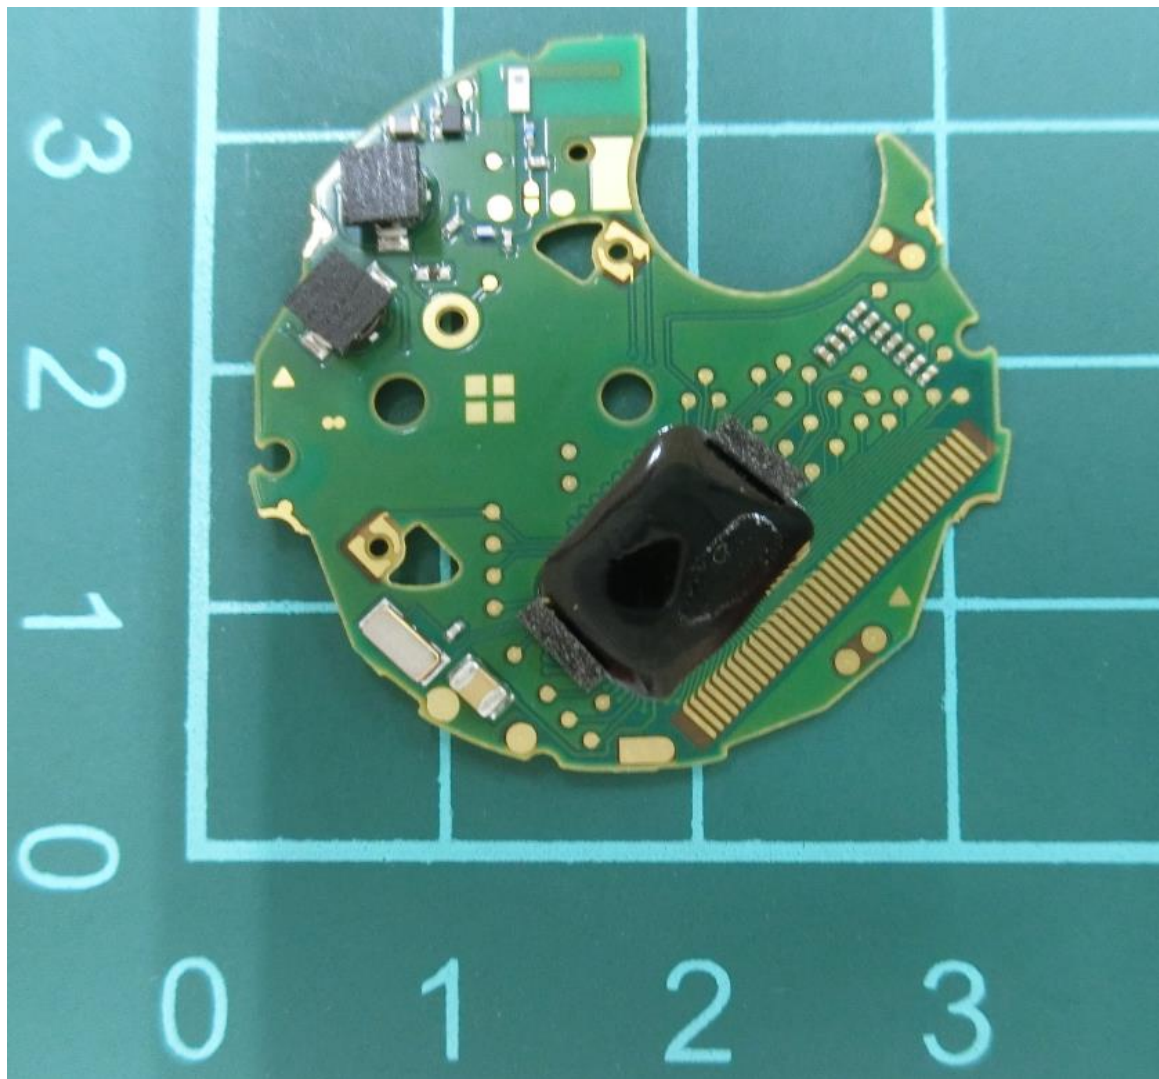

GST-B400_CW5657 Module Picture

Module in case

Watch Module

Back side

Front side

RF Module In Watch Module

GST-B400_CW5657 : Board Picture

Front Side

Back Side

※ All parts related to the wireless characteristics are surface mounted on the board and can not easily be remodeled.

GST-B400_CW5657 : Board Picture

Front Side

Back Side

※ All parts related to the wireless characteristics are surface mounted on the board and can not easily be remodeled.