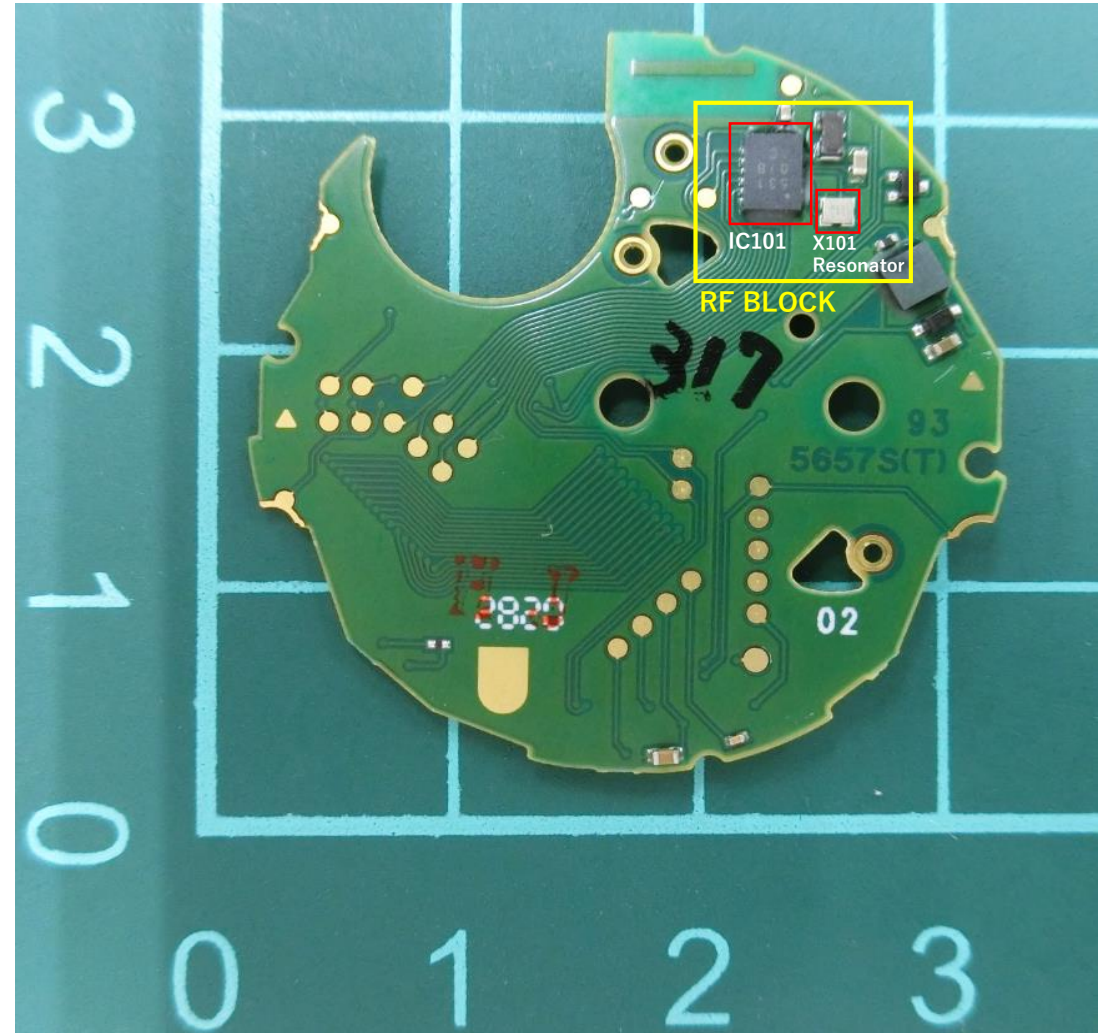

GST-B400_CW5657 Module Picture

Module in case

Watch Module

Back side

Front side

RF Module In Watch Module

GST-B400_CW5657 : Board Picture

Front Side

Back Side

※ All parts related to the wireless characteristics are surface mounted on the board and can not easily be remodeled.

GST-B400_CW5657 : Board Picture

Front Side

Back Side

※ All parts related to the wireless characteristics are surface mounted on the board and can not easily be remodeled.