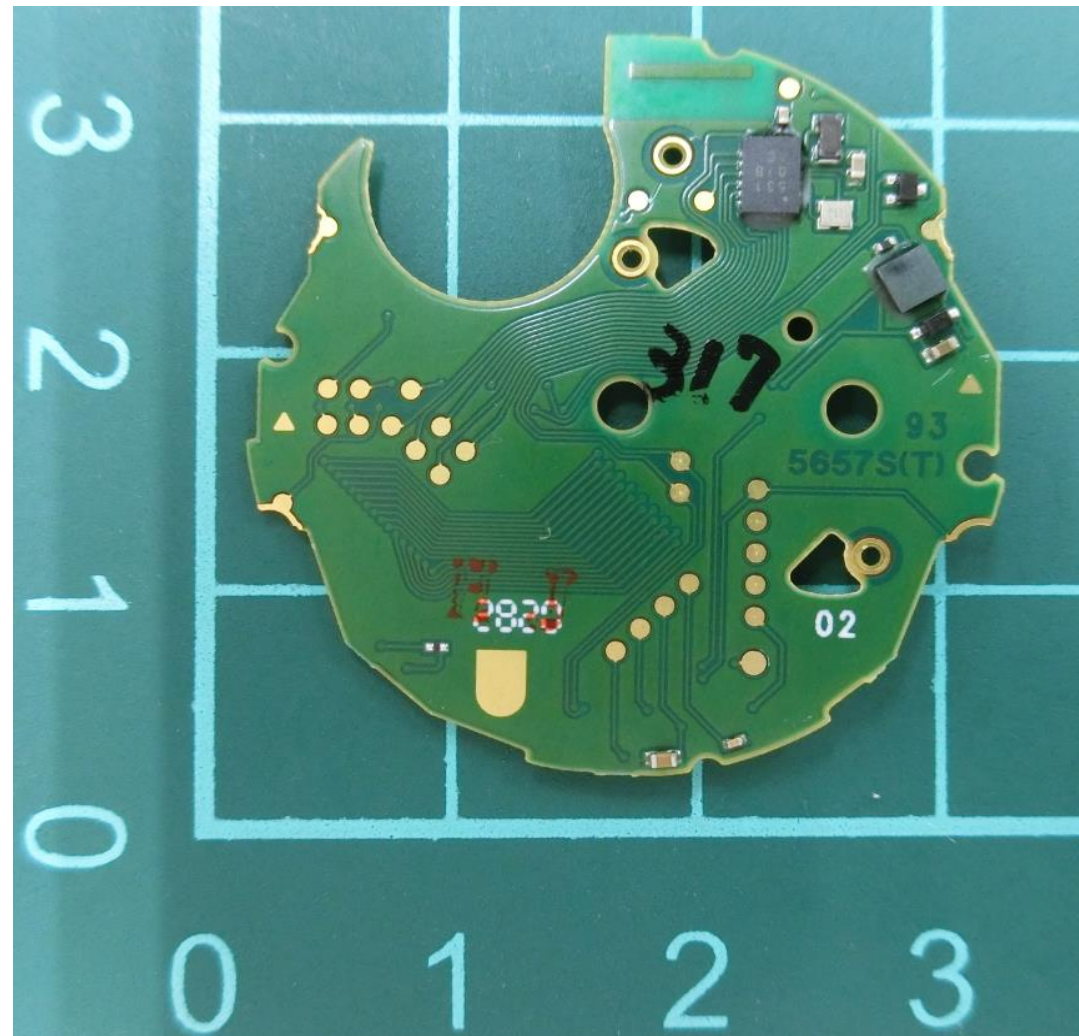

GST-B400_CW5657 Module Picture

Module in case

Watch Module

Back side

Front side

RF Module In Watch Module

GST-B400_CW5657 : Board Picture

Front Side

Back Side

※ All parts related to the wireless characteristics are surface mounted on the board and can not easily be remodeled.

GST-B400_CW5657 : Board Picture

Front Side

Back Side

※ All parts related to the wireless characteristics are surface mounted on the board and can not easily be remodeled.