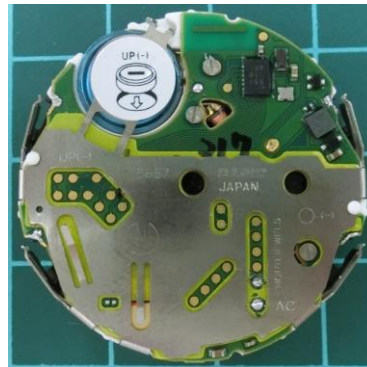

GST-B400_CW5657 Module Picture

Module in case

Watch Module

Back side

Front side

RF Module In Watch Module

GST-B400_CW5657 : Board Picture

Front Side

Back Side

※ All parts related to the wireless characteristics are surface mounted on the board and can not easily be remodeled.

GST-B400_CW5657 : Board Picture

Front Side

Back Side

※ All parts related to the wireless characteristics are surface mounted on the board and can not easily be remodeled.