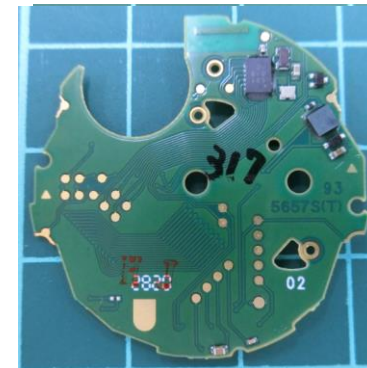

GST-B400_CW5657 Module Picture

Module in case

Watch Module

Back side

Front side

RF Module In Watch Module

GST-B400_CW5657 : Board Picture

Front Side

Back Side

※ All parts related to the wireless characteristics are surface mounted on the board and can not easily be remodeled.

GST-B400_CW5657 : Board Picture

Front Side

Back Side

※ All parts related to the wireless characteristics are surface mounted on the board and can not easily be remodeled.