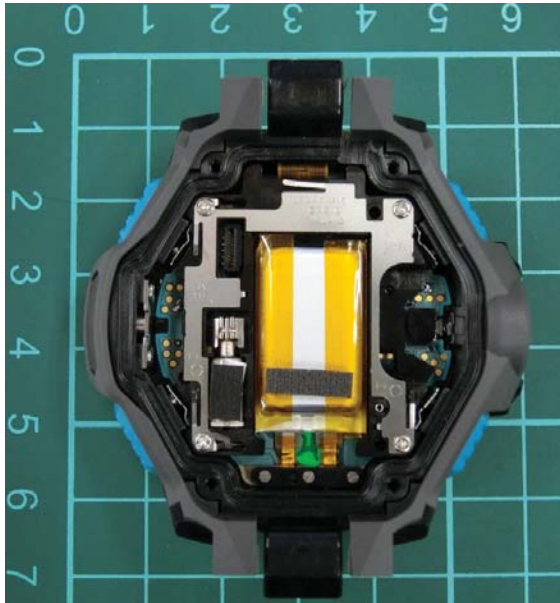

# GSR-H1000\_CW3491 Module Picture

Module in Watch case  
(with Battery)

Module in Watch case  
(with Metal Plate)

Module Back side

Module Front side