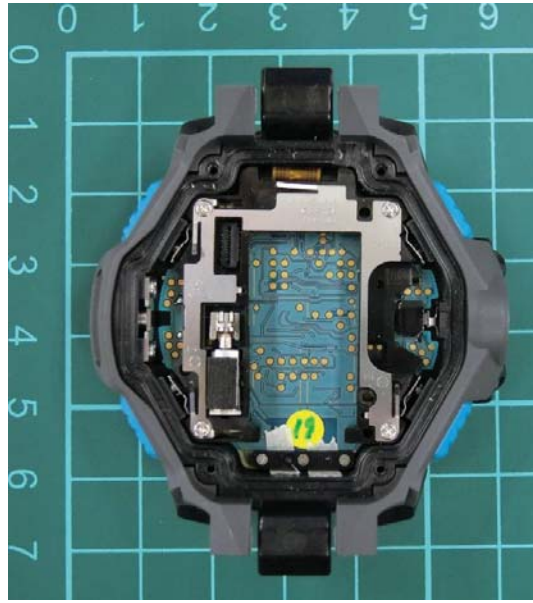

# GSR-H1000\_CW3491 Module Picture

Module in Watch case  
(with Battery)

Module in Watch case  
(with Metal Plate)

Module Back side

Module Front side