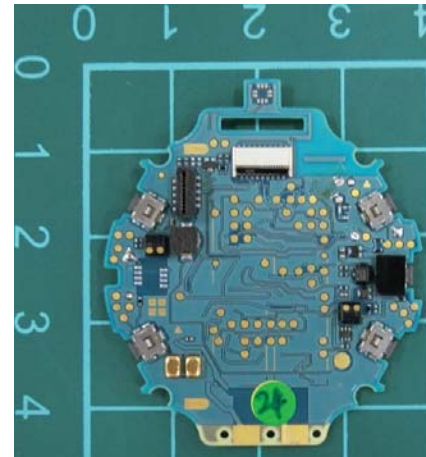

# GSR-H1000\_CW3491 Module Picture

Module in Watch case  
(with Battery)

Module in Watch case  
(with Metal Plate)

Module Back side

Module Front side