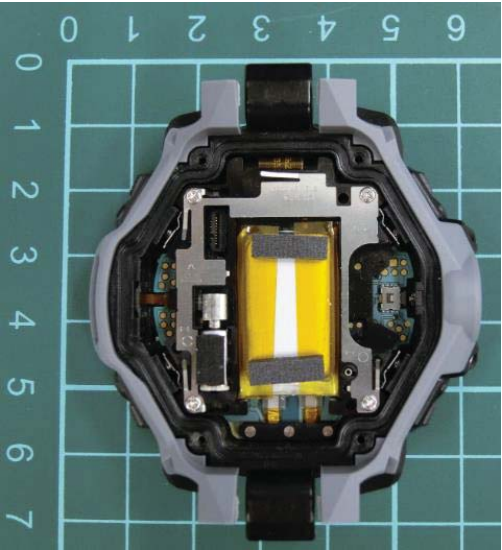

GBD-H1000_CW3475 Module Picture

Module in Watch case
(with Battery)

Module in Watch case
(with Metal Plate)

Module Back side

Module Front side

Antenna