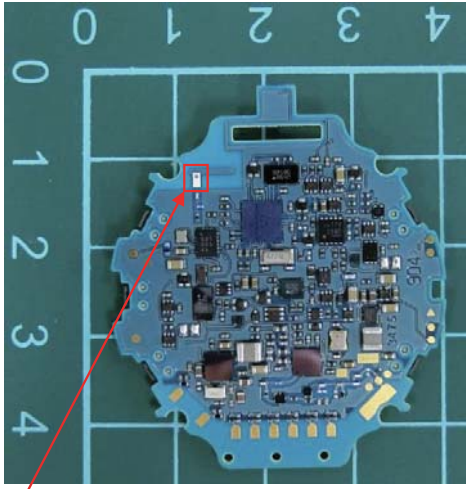

GBD-H1000_CW3475 Module Picture

Module in Watch case
(with Battery)

Module in Watch case
(with Metal Plate)

Module Back side

Module Front side

Antenna