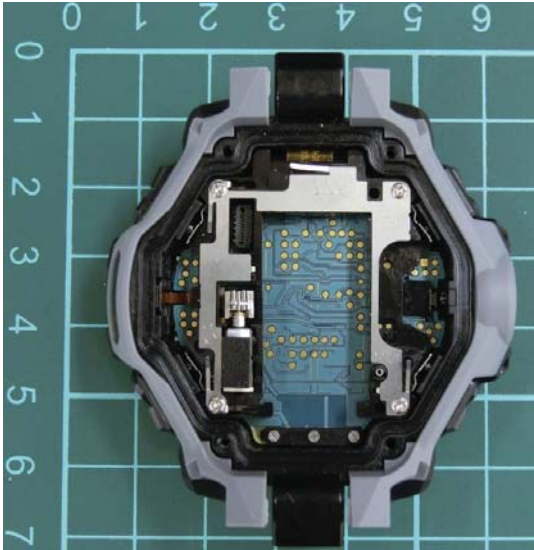

GBD-H1000_CW3475 Module Picture

Module in Watch case
(with Battery)

Module in Watch case
(with Metal Plate)

Module Back side

Module Front side

Antenna