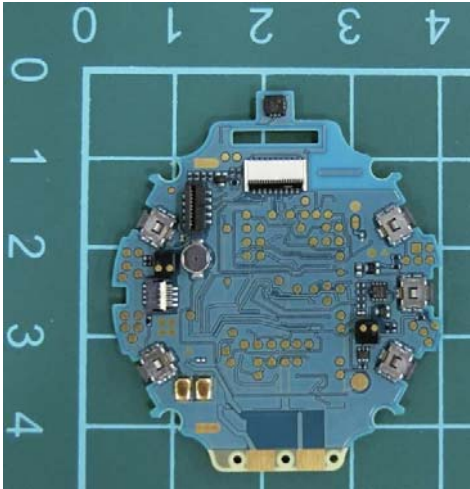

GBD-H1000_CW3475 Module Picture

Module in Watch case
(with Battery)

Module in Watch case
(with Metal Plate)

Module Back side

Module Front side

Antenna