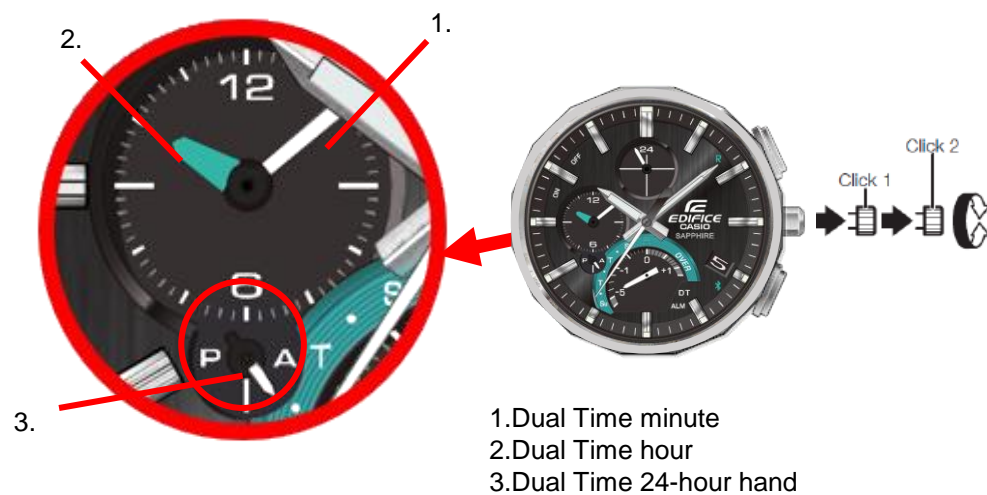

## Using the Watch

**Solar Charging**

Remove the watch from your wrist and place it in a brightly lit area.

- The watch may become hot when exposed to light for charging. Take care to avoid burn injury.
- Avoid charging in locations where it is very hot.

**Watch Operations**

You can view the current time in your Home City and in one more time zone .

**Time adjustment via smartphone**

Press **(B)** for 0.5 second to connect to the smartphone and adjust the time.

**Bluetooth Connection**

Hold down **(B)** to establish a Bluetooth connection.

When the connection is successful, the second hand moves to [R].