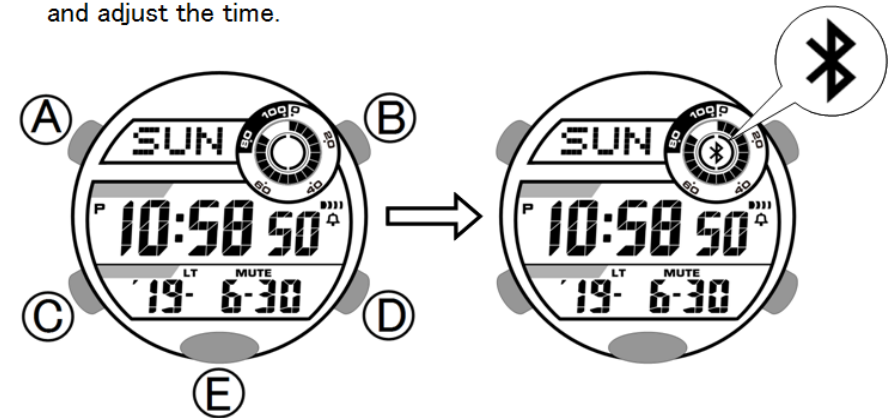

Module No. 3464

Quick Reference Manual

CASIO®

Using the Watch

Bluetooth Connection

Hold down the (D) for about 2 seconds to establish a Bluetooth connection.

Time adjustment via smartphone

Hold down the (D) for about 0.5 seconds to connect smartphone and adjust the time.