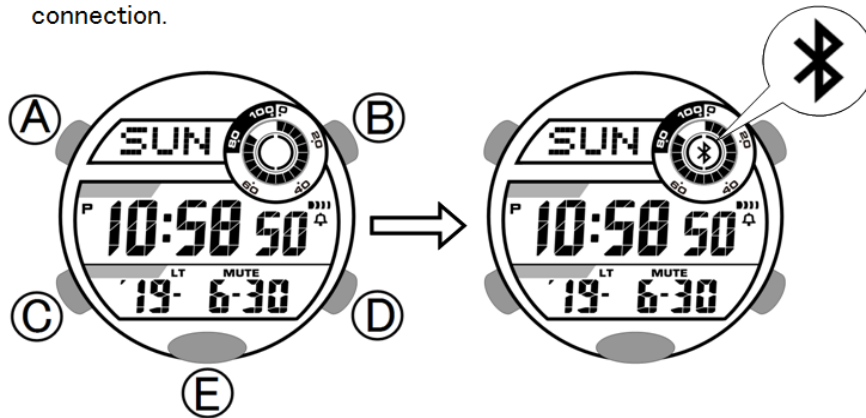

Module No. 3464

Quick Reference Manual

CASIO®

Using the Watch

Bluetooth Connection

Hold down the (D) for about 2 seconds to establish a Bluetooth connection.

Time adjustment via smartphone

Hold down the (D) for about 0.5 seconds to connect smartphone and adjust the time.

Setting Watch by Smartphone

Setting of the watch can be done from the App of the smartphone.