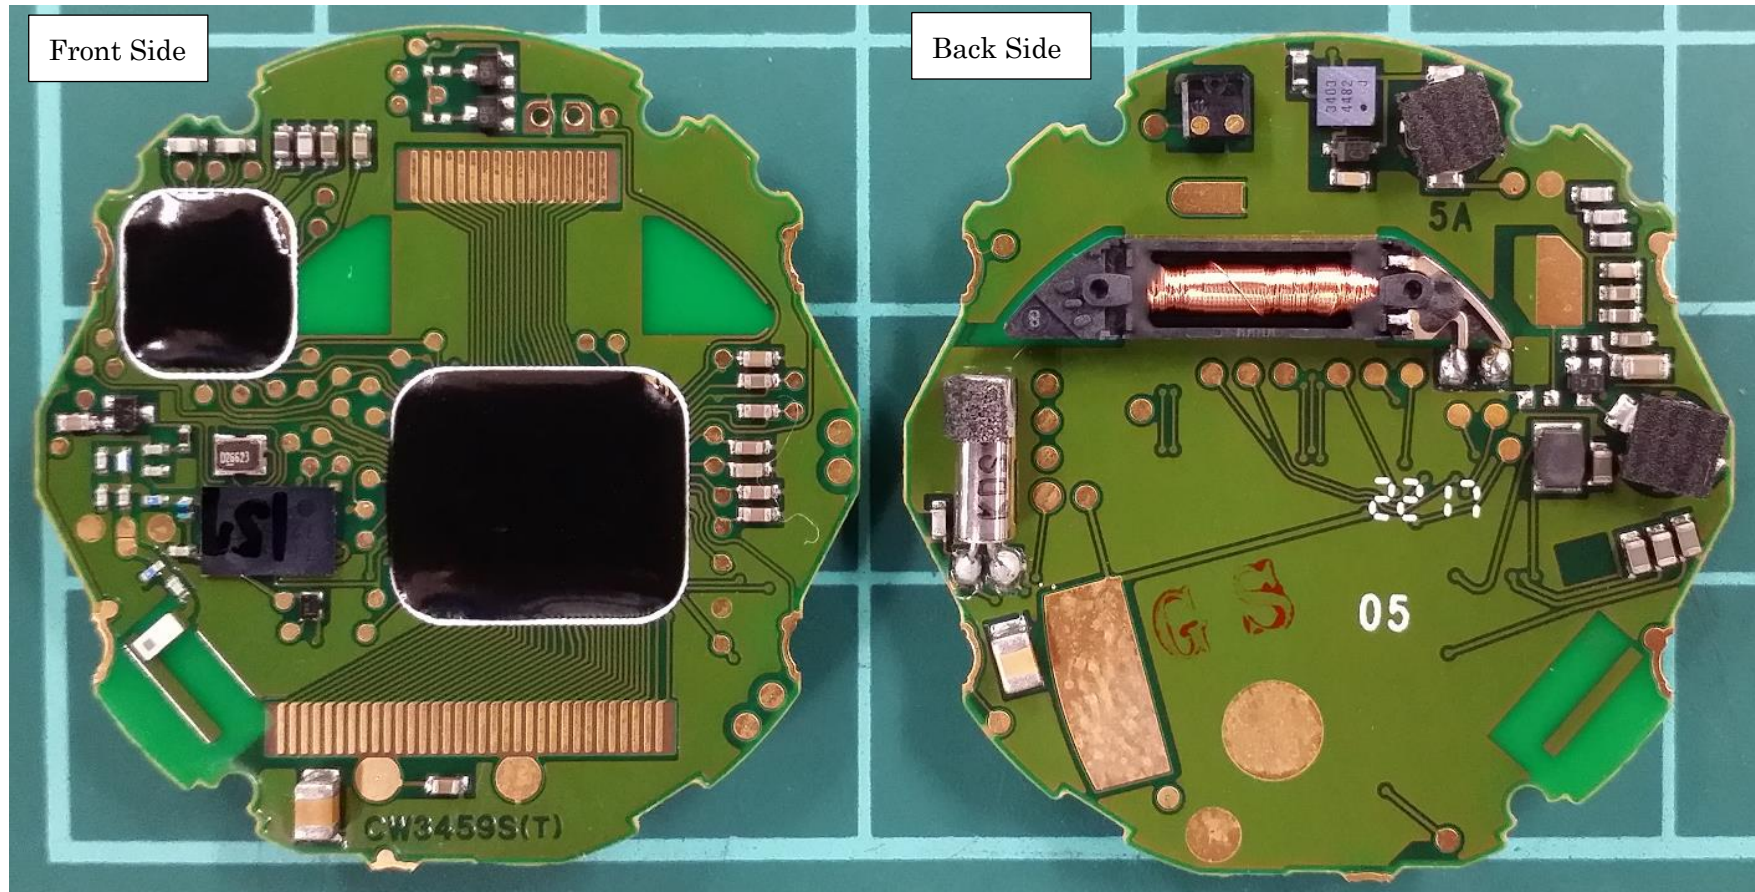

GMW-B5000_CW3459 _Module Picture

Front side

Back side

Module in case

CW3459 Board Picture

CW3459 Board Picture