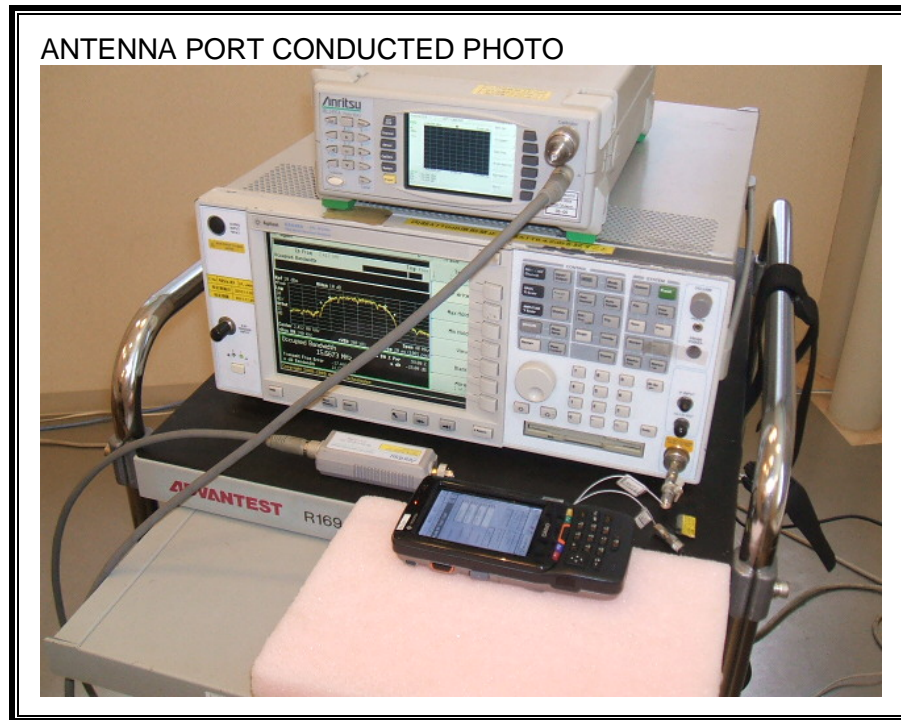

10. SETUP PHOTOS

ANTENNA PORT CONDUCTED RF MEASUREMENT SETUP

RADIATED RF MEASUREMENT SETUP FOR PORTABLE CONFIGURATION

RADIATED FRONT PHOTO

RADIATED BACK PHOTO

Z-AXIS FRONT PHOTO

Y-AXIS WITH CHARGER FRONT PHOTO

POWERLINE CONDUCTED EMISSIONS MEASUREMENT SETUP

EUT WITH AC/DC ADAPTER

END OF REPORT