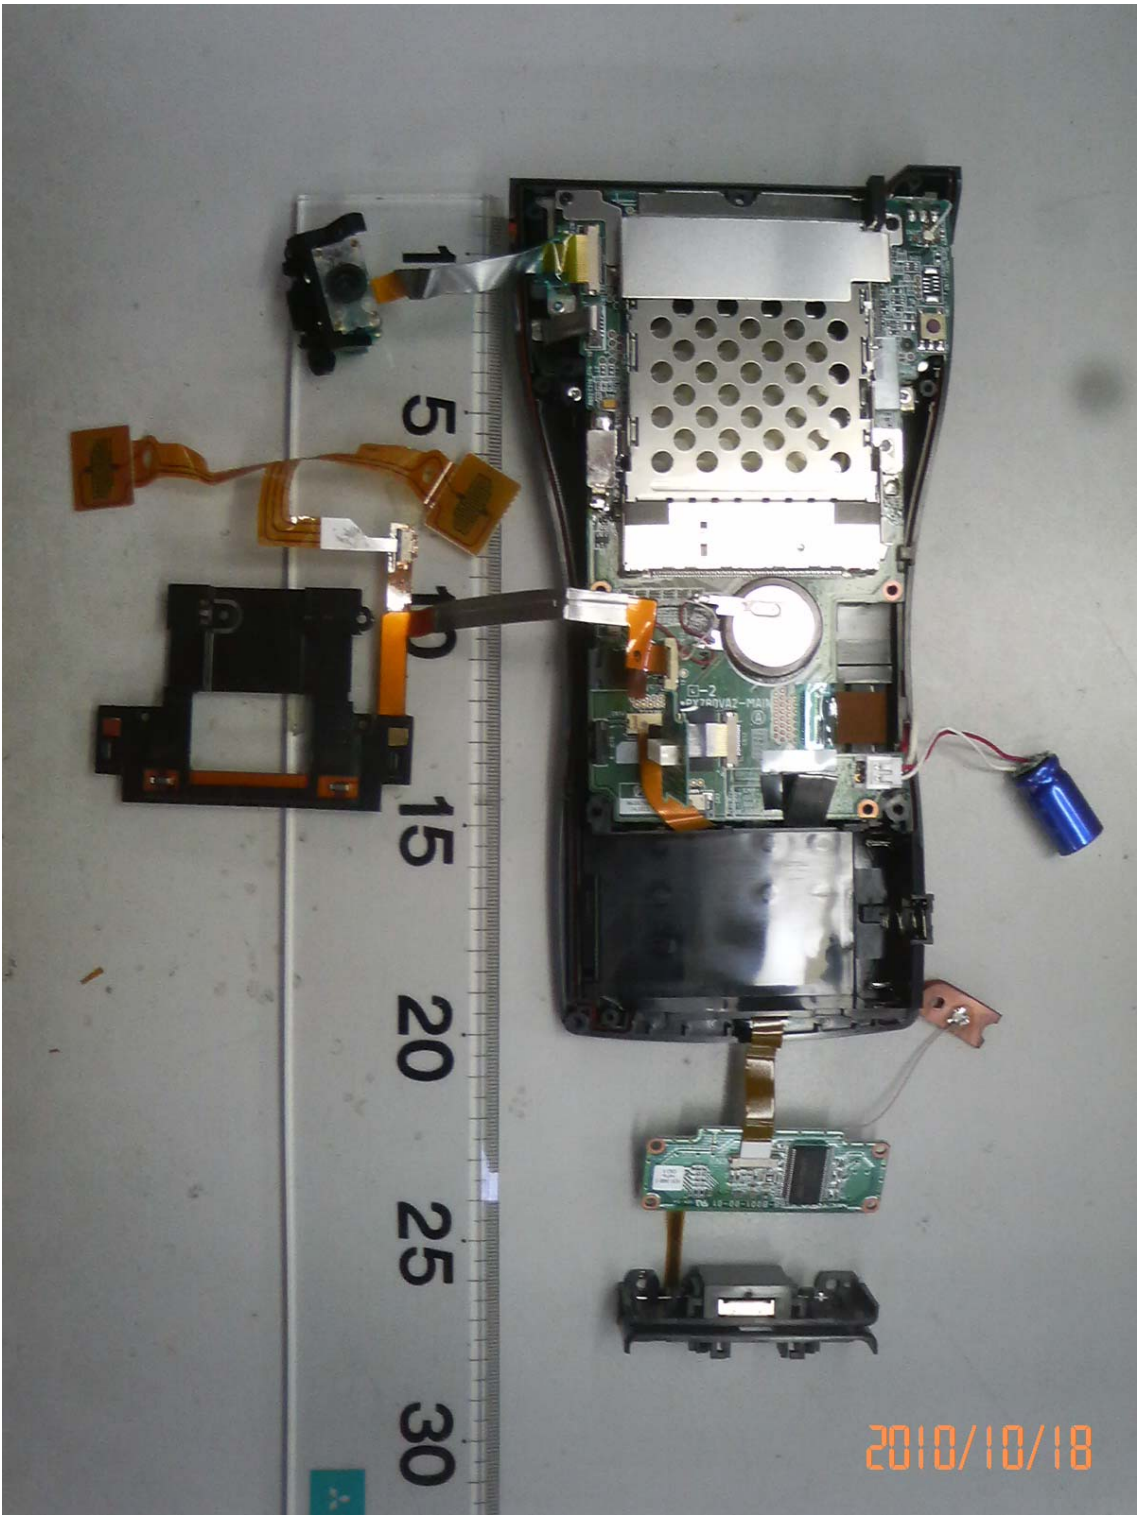

2010/10/18

SDRAM

Strata-FLOM

NAND-FROM

Bluetooth

ASIC2

ASIC1

CODEC

LCDC