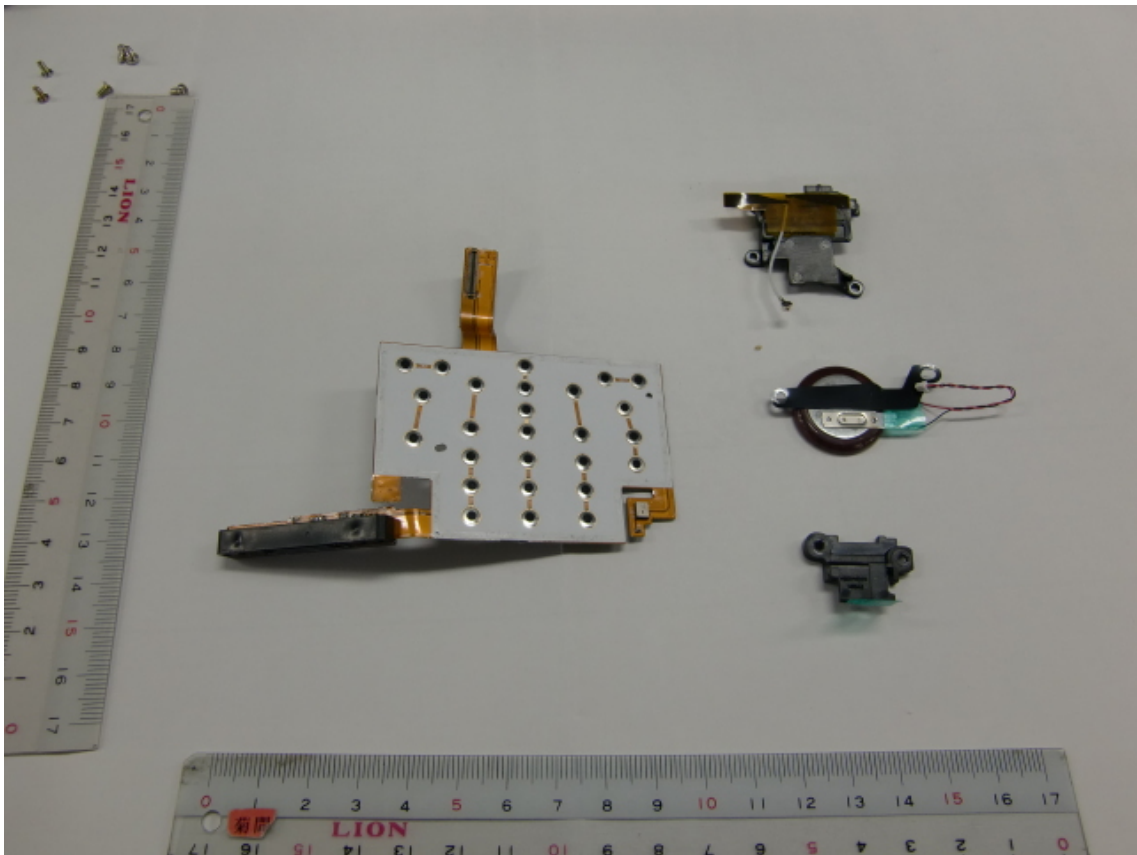

Internal Photos
Model: IT-300E-35E

Bluetooth module without Shield cover