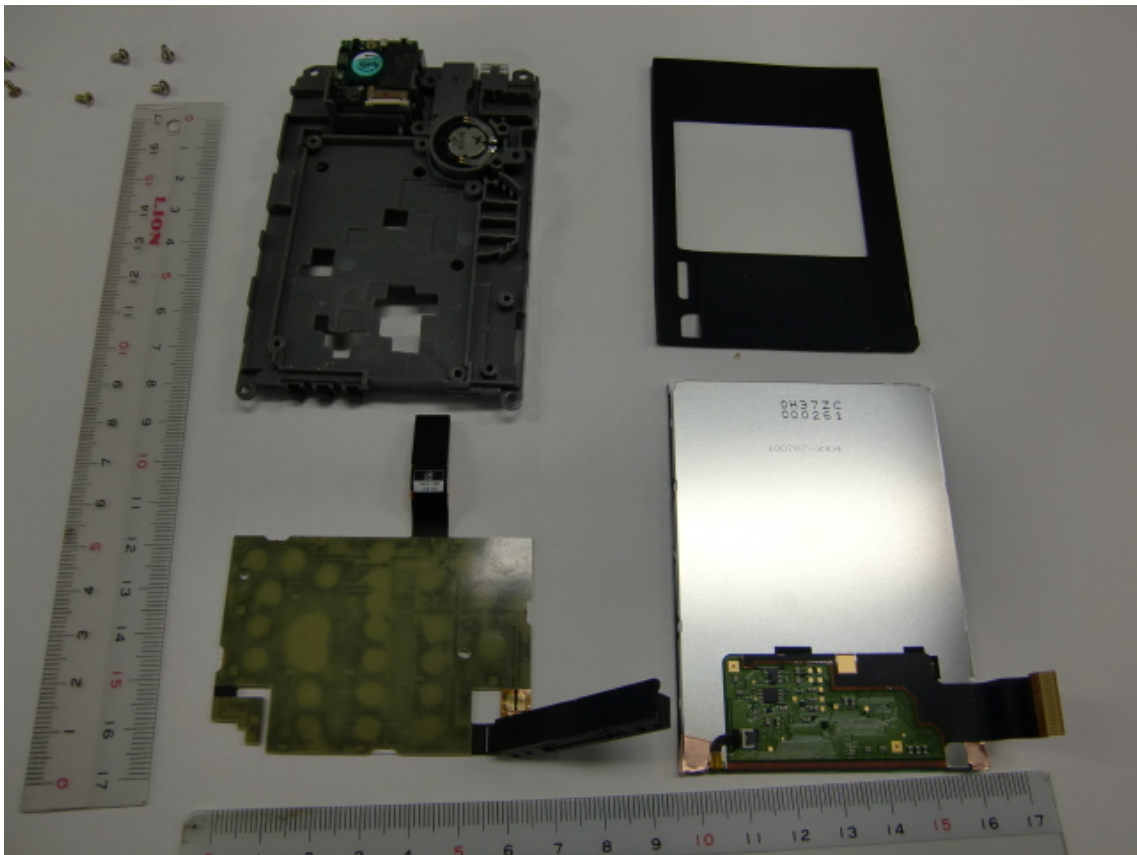

Internal Photos
Model: IT-300E-35E

Bluetooth module without Shield cover