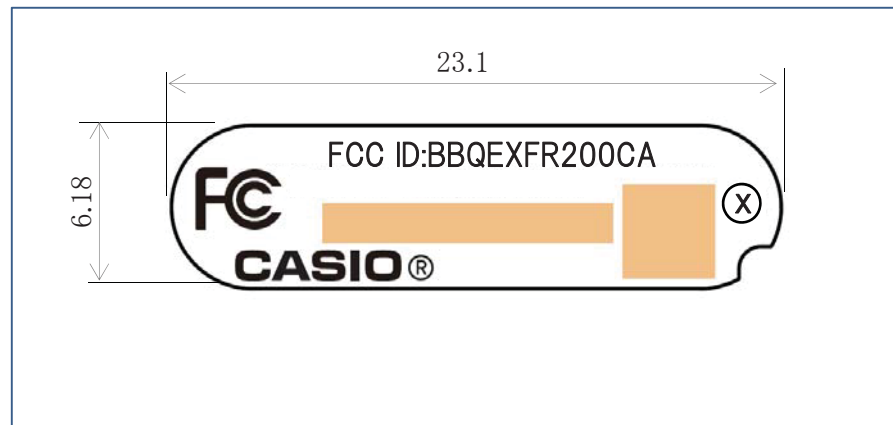

(C597-AKA)

定格ラベル(R-LABEL)

Serial number and internal control information will be written in this area.

Internal control code for CASIO