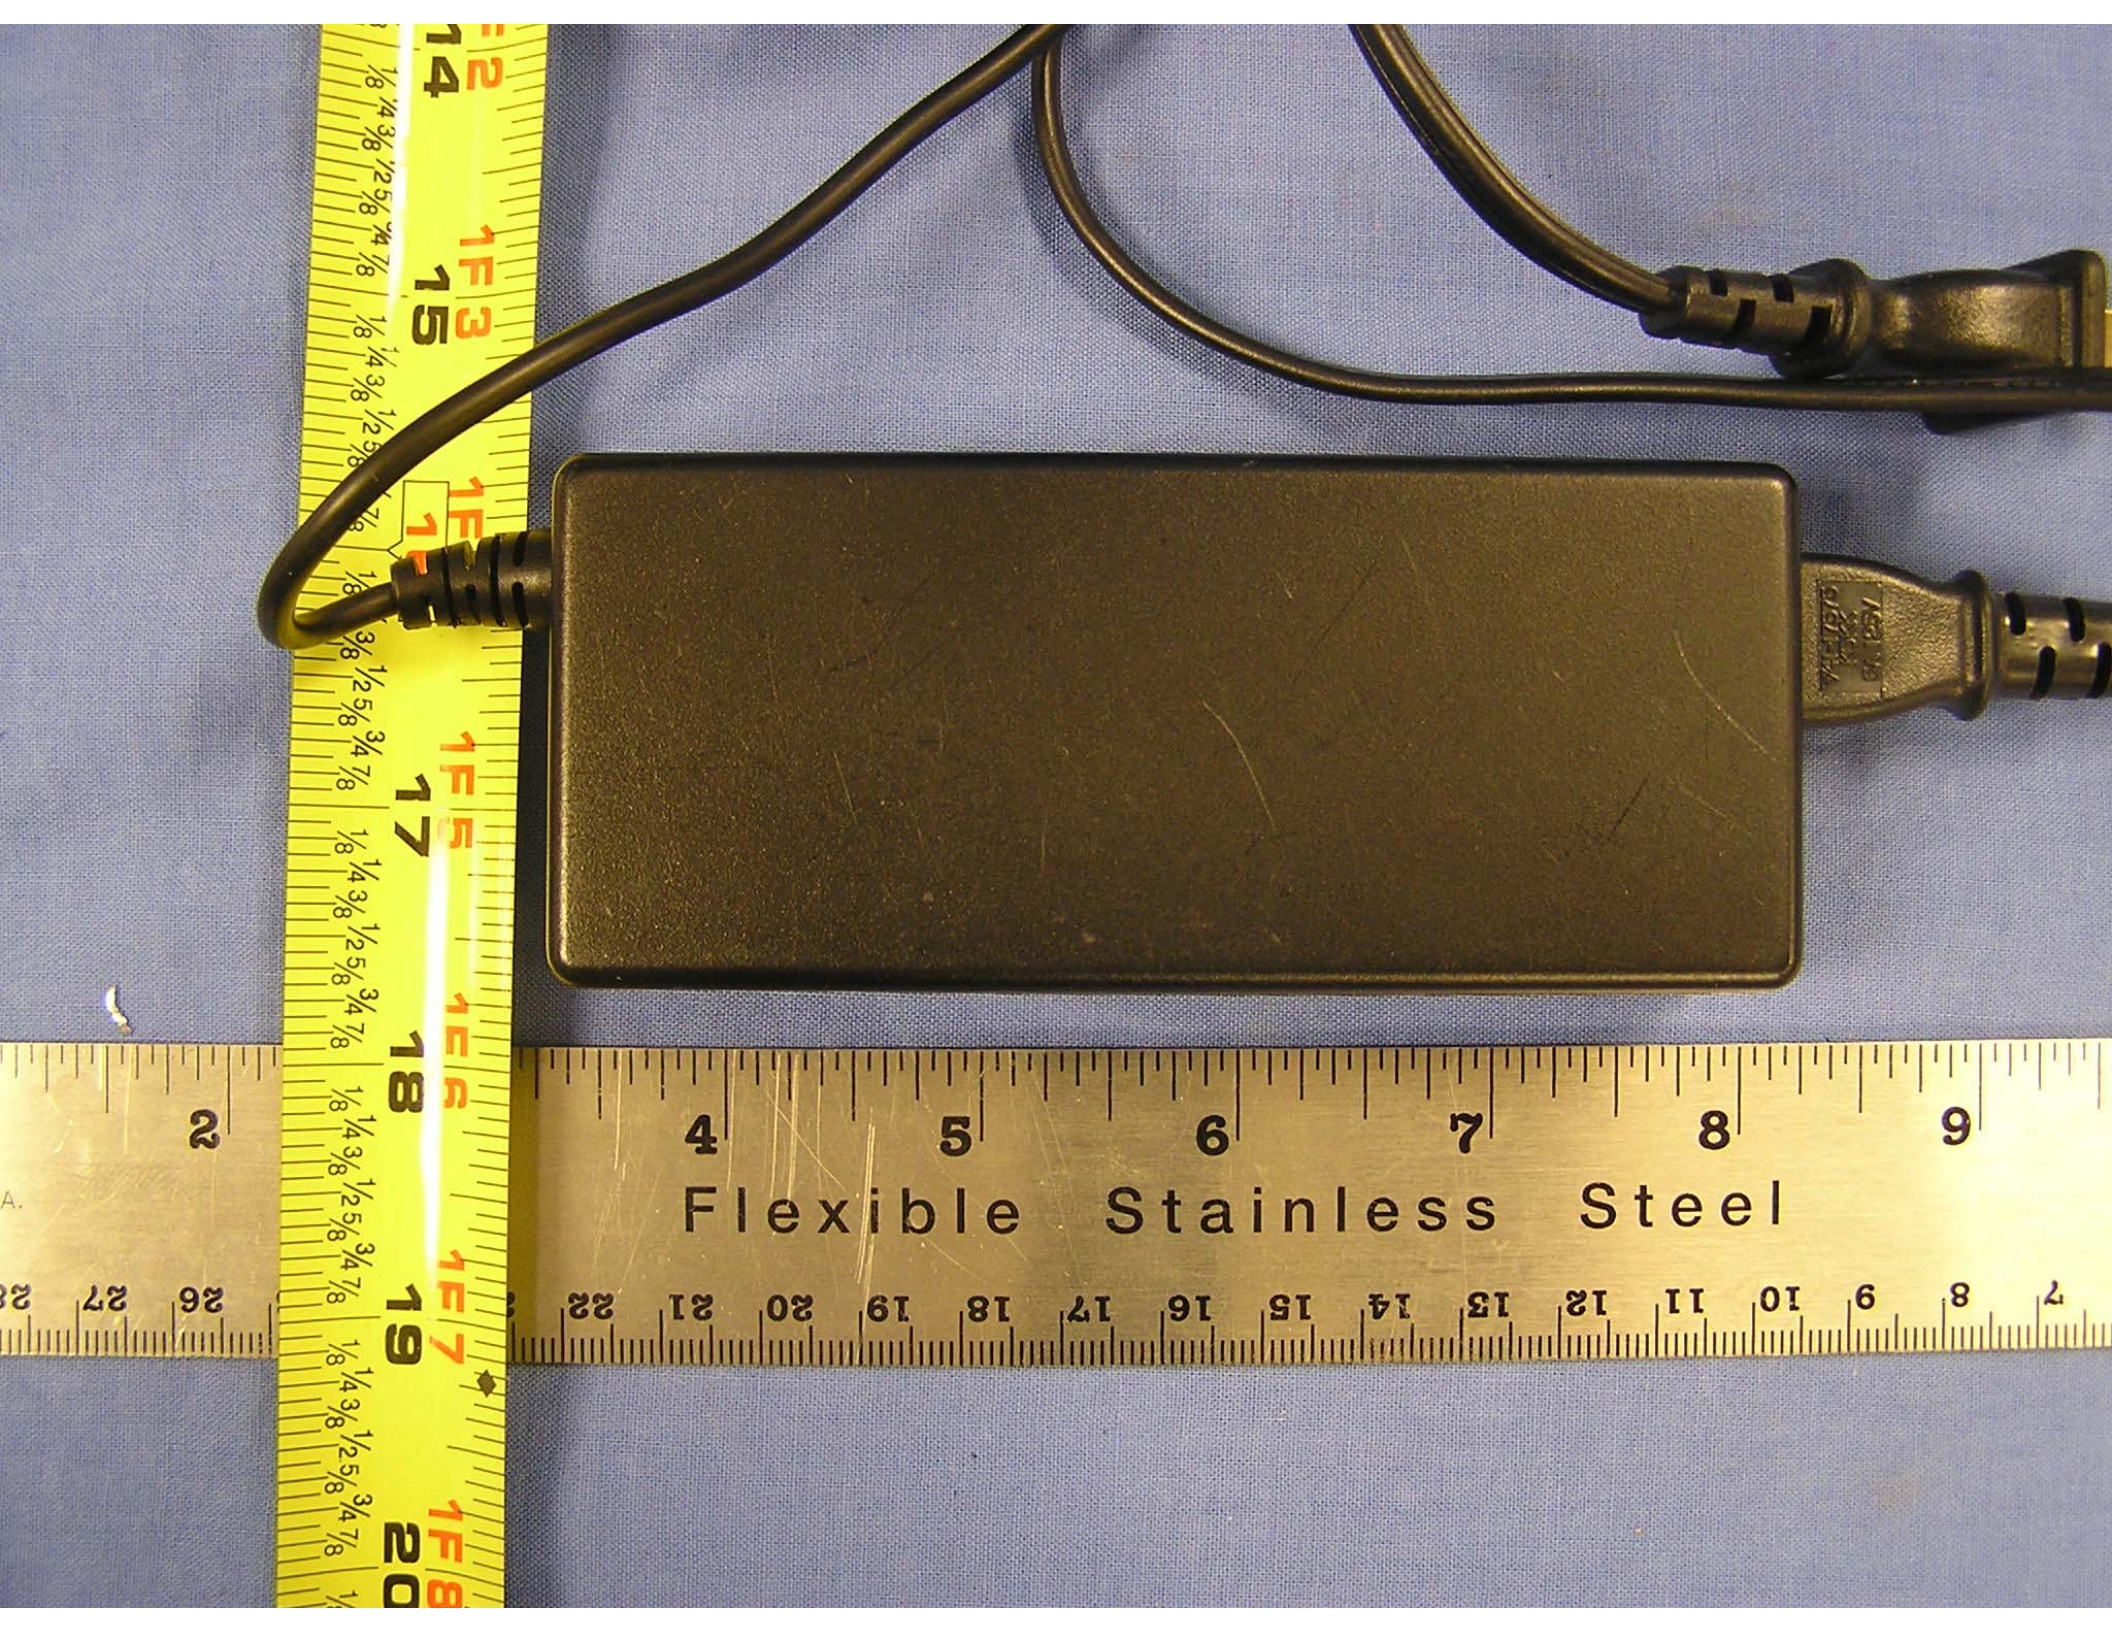

Input: 100-240V~1.5A 2A 50/60Hz  
Output: 12V---3.5A

SAKKEI ELECTRIC CO., LTD.  
MADE IN INDONESIA E

SER. NO. 02215958

UL LISTED 1111 (100000000000)

CE

RoHS

91-59490  
SEASON-120  
4600240/9004-00119A  
02215958-1