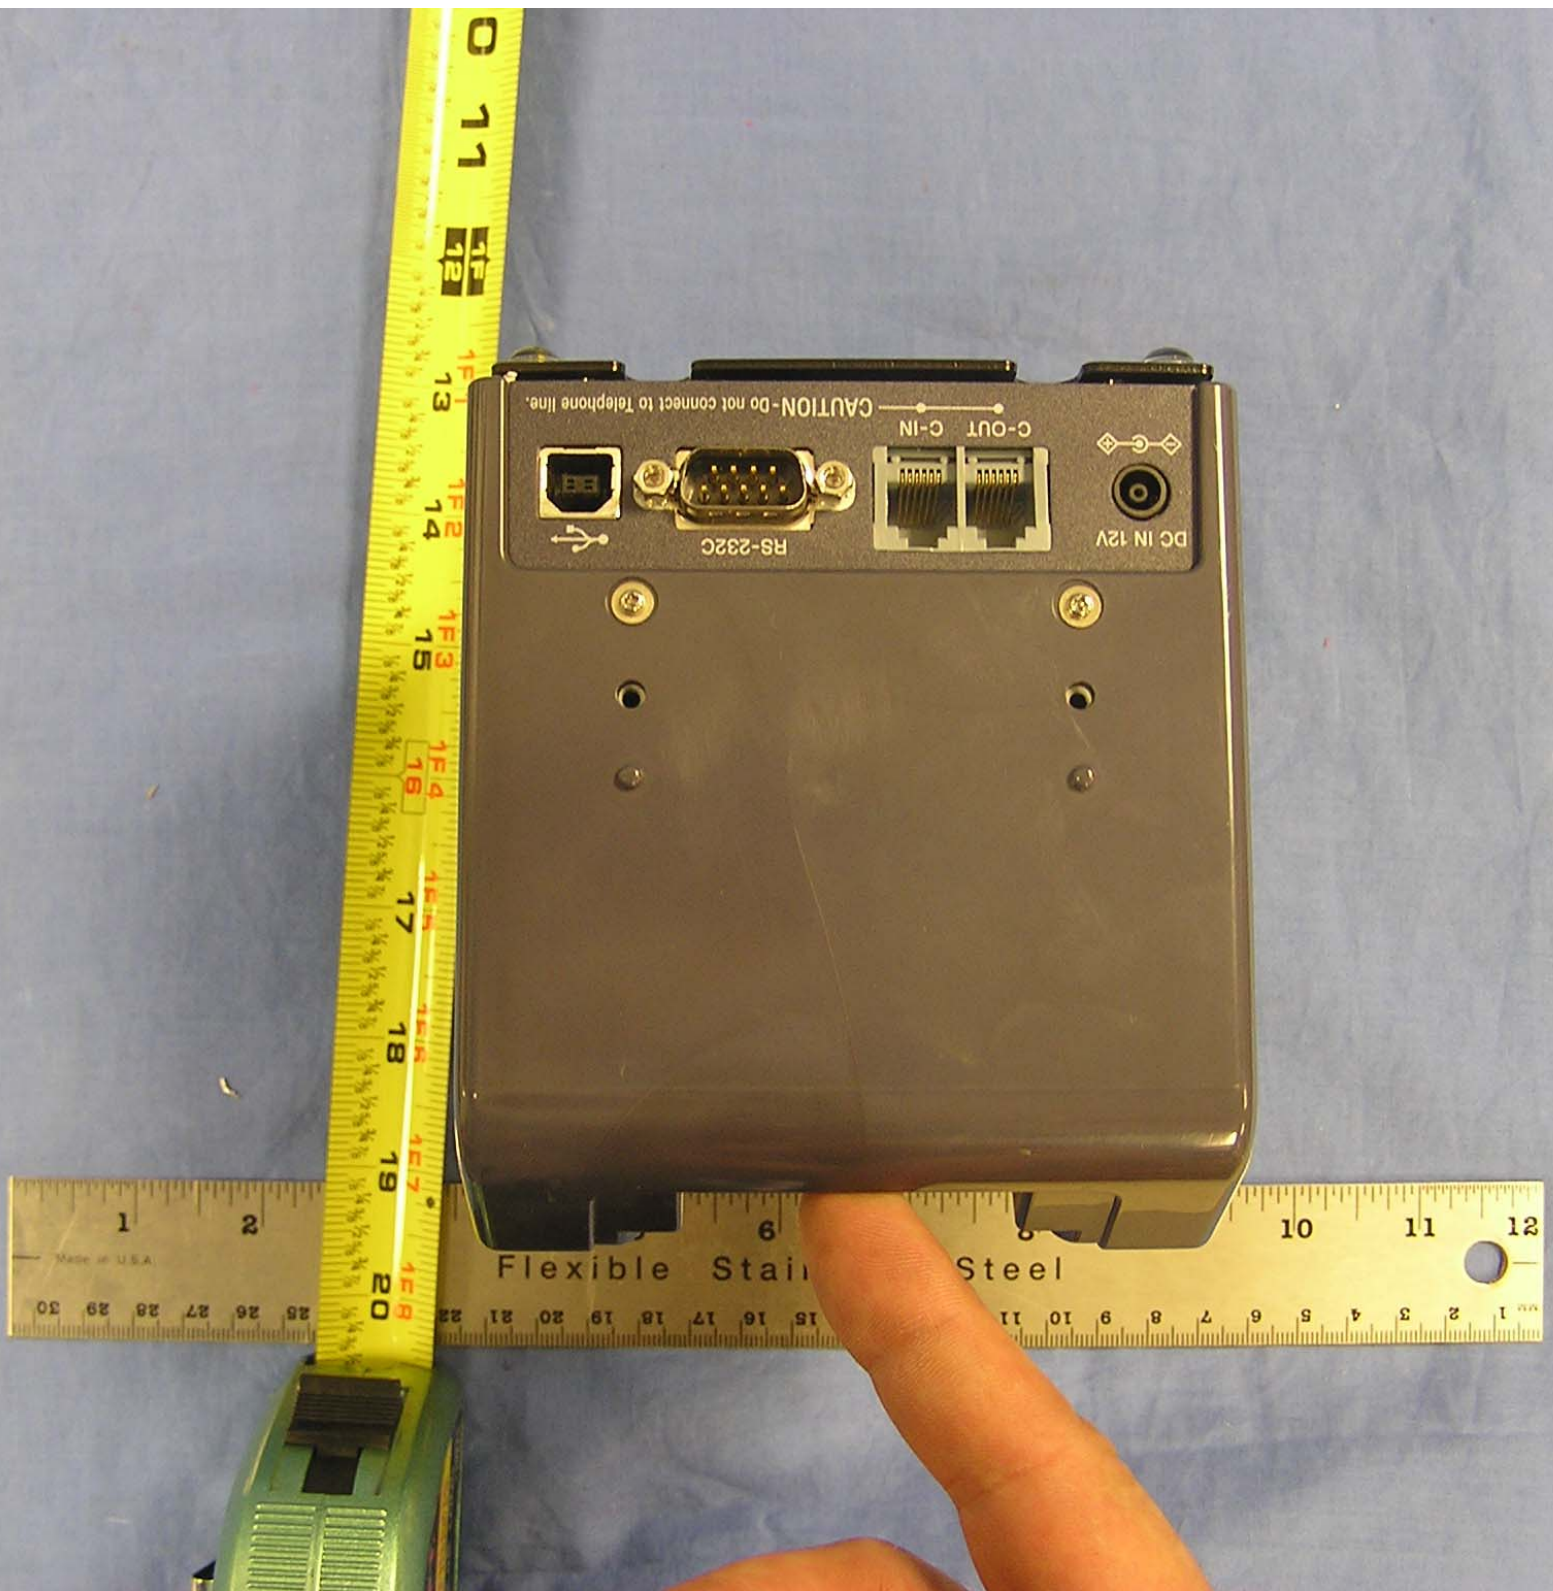

CS
N710
3214

POWER DATA LINE

Flexible Stainless Steel

Made in U.S.A.

Ver
021016

1 2 3 4 5 6 7 8 9 10 11 12
Stainless Steel
1 2 3 4 5 6 7 8 9 10 11 12