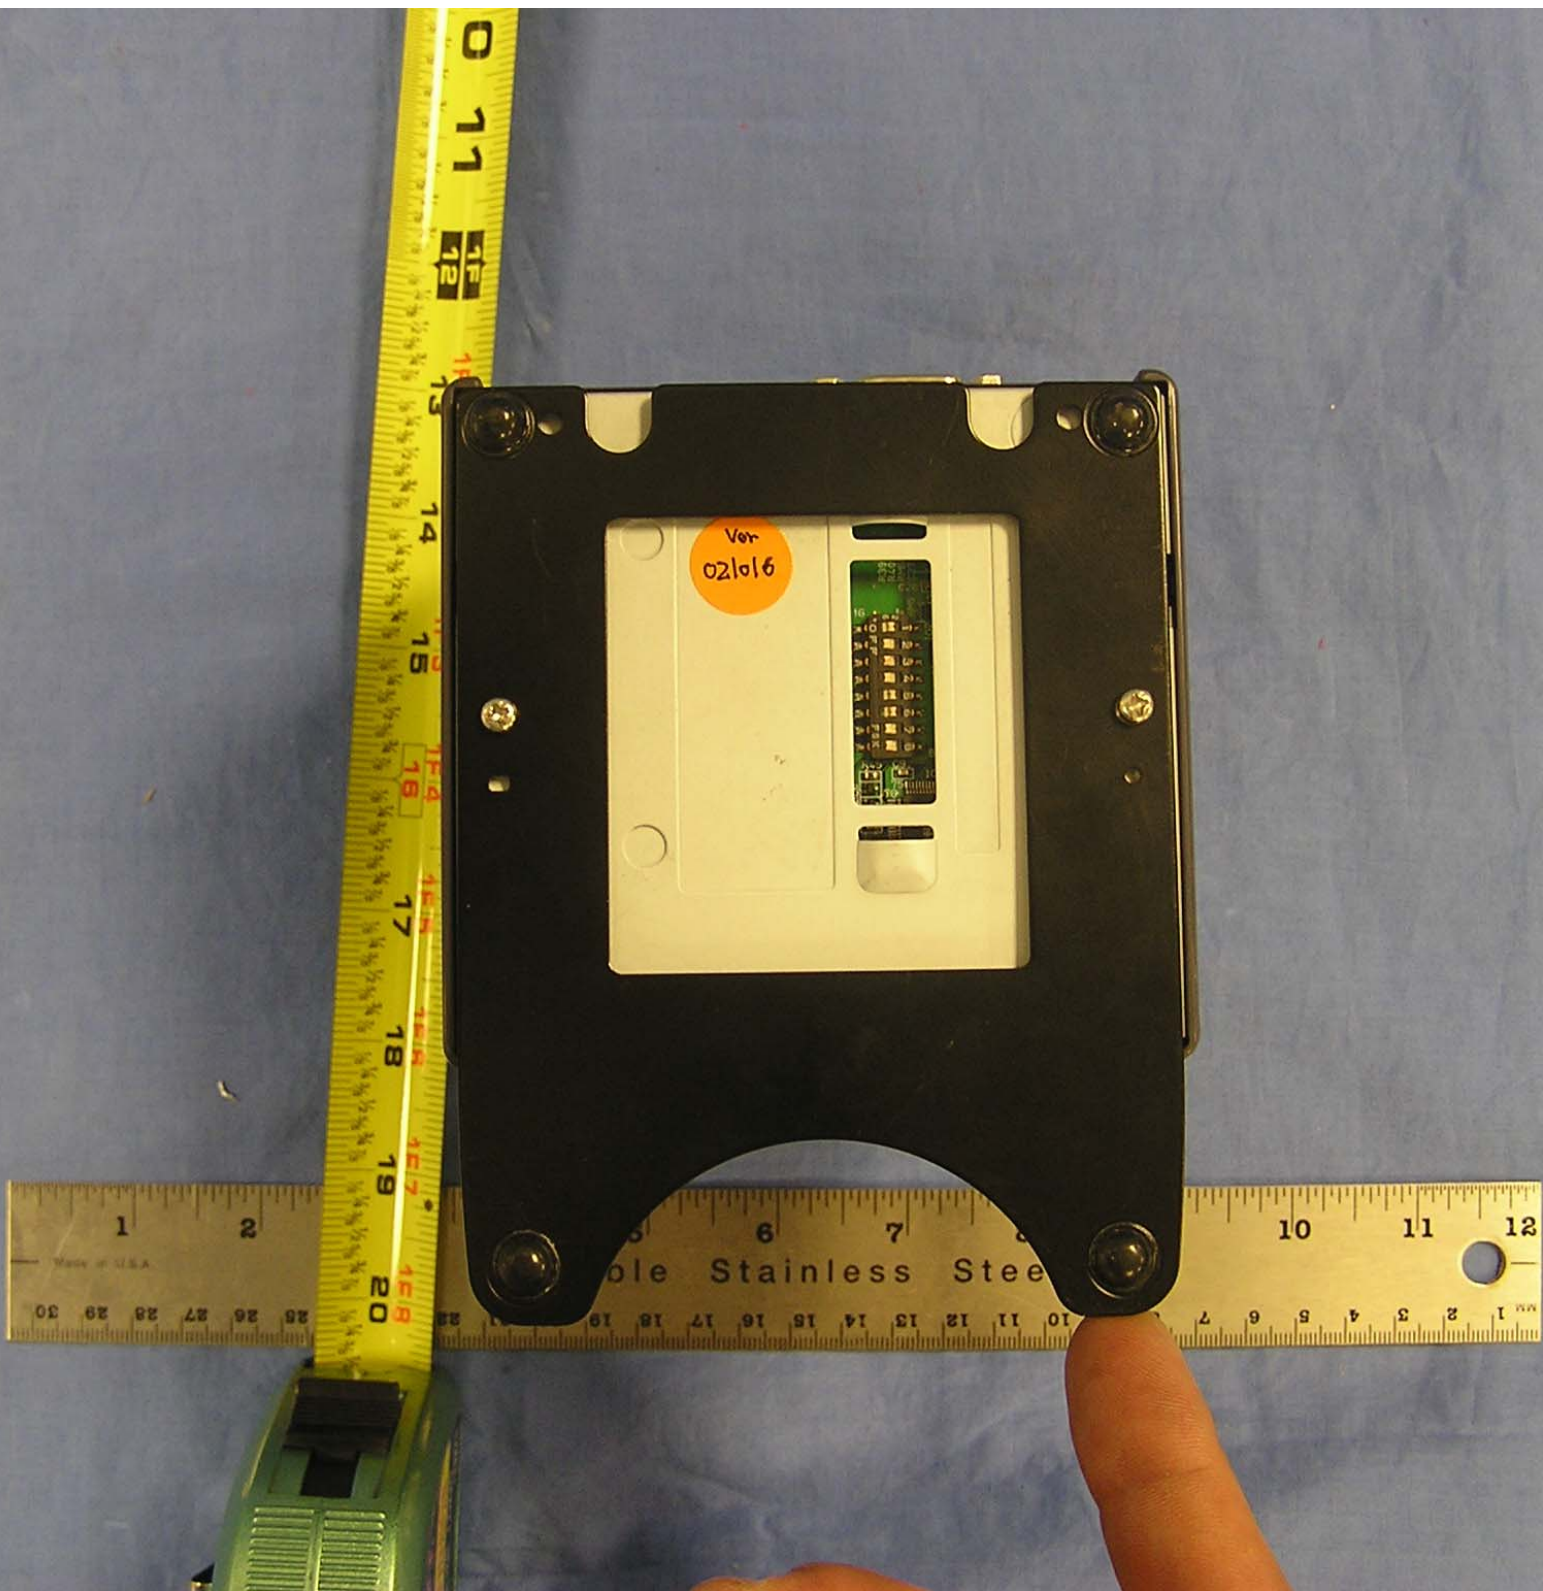

CS
N710
3214

POWER DATA LINE

Flexible Stainless Steel

Made in U.S.A.

Ver
021016

1 2 3 4 5 6 7 8 9 10 11 12
Stainless Steel
1 2 3 4 5 6 7 8 9 10 11 12