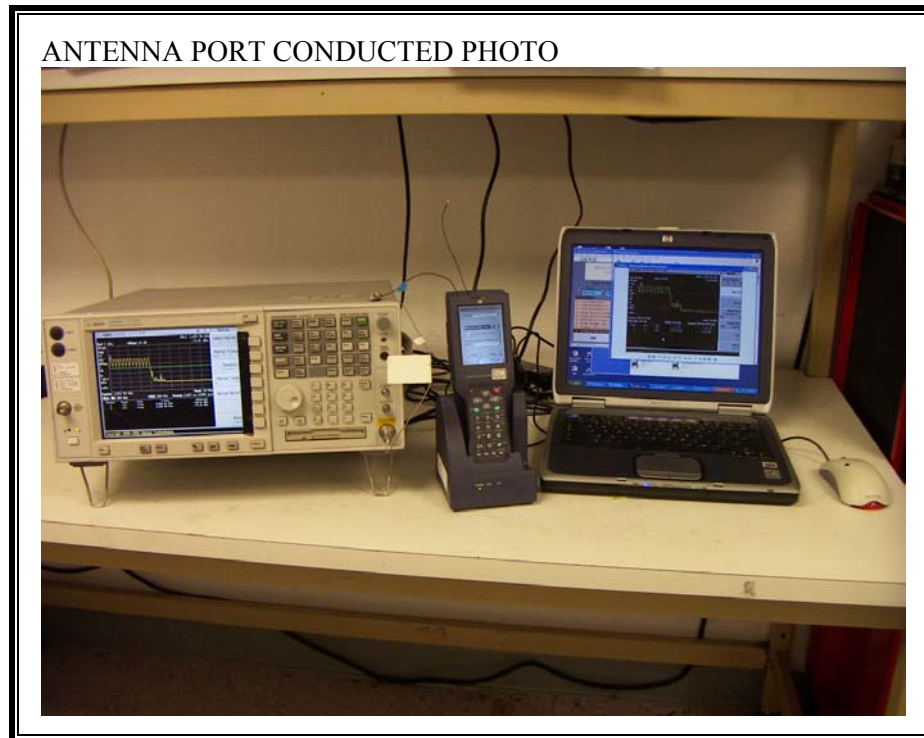

8. SETUP PHOTOS

ANTENNA PORT CONDUCTED RF MEASUREMENT SETUP

RADIATED RF MEASUREMENT SETUP IN CRADLE CONFIGURATION

RADIATED RF MEASUREMENT SETUP FOR PORTABLE CONFIGURATION

POWERLINE CONDUCTED EMISSIONS MEASUREMENT SETUP WITH DT169 CRADLE

LINE CONDUCTED BACK PHOTO

POWERLINE CONDUCTED EMISSIONS MEASUREMENT SETUP WITH DT861 CRADLE

END OF REPORT