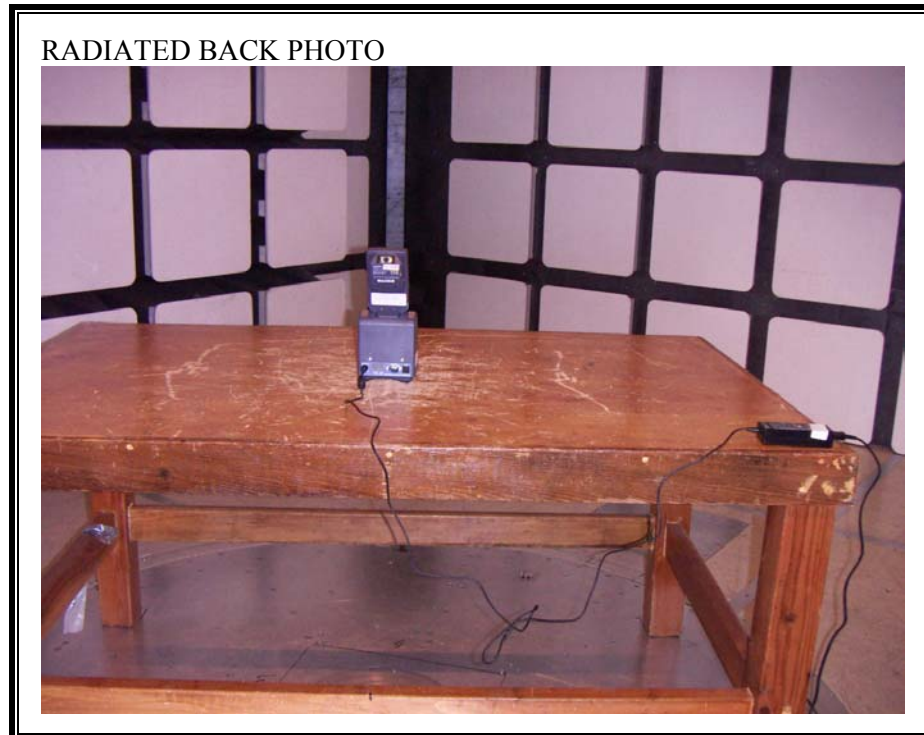

8. SETUP PHOTOS

ANTENNA PORT CONDUCTED RF MEASUREMENT SETUP

RADIATED RF MEASUREMENT SETUP IN CRADLE CONFIGURATION

RADIATED RF MEASUREMENT SETUP FOR PORTABLE CONFIGURATION

POWERLINE CONDUCTED EMISSIONS MEASUREMENT SETUP WITH DT169 CRADLE

LINE CONDUCTED BACK PHOTO

POWERLINE CONDUCTED EMISSIONS MEASUREMENT SETUP WITH DT861 CRADLE

END OF REPORT