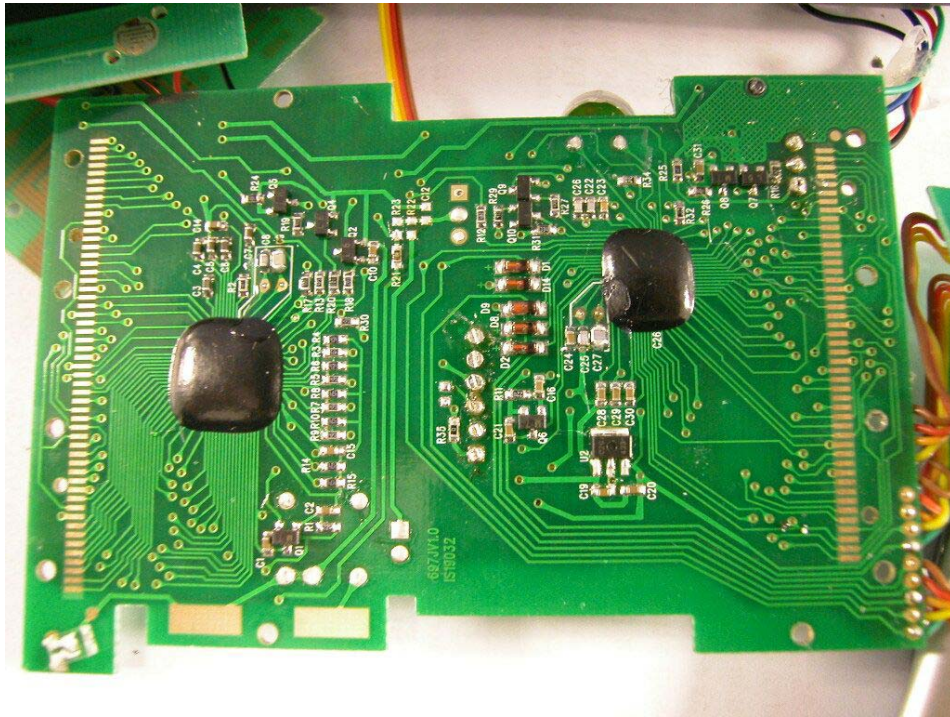

INTERTEK TESTING SERVICES

Internal Photo

Model No.: 697K (LED Backlight)

Photo-17

INTERTEK TESTING SERVICES

Internal Photo

Model No.: 697J (EL Backlight)

Photo-18

Photo-19

INTERTEK TESTING SERVICES

Internal Photo

Model No.: 697J (EL Backlight)

Photo-20

Photo-21

INTERTEK TESTING SERVICES

Internal Photo