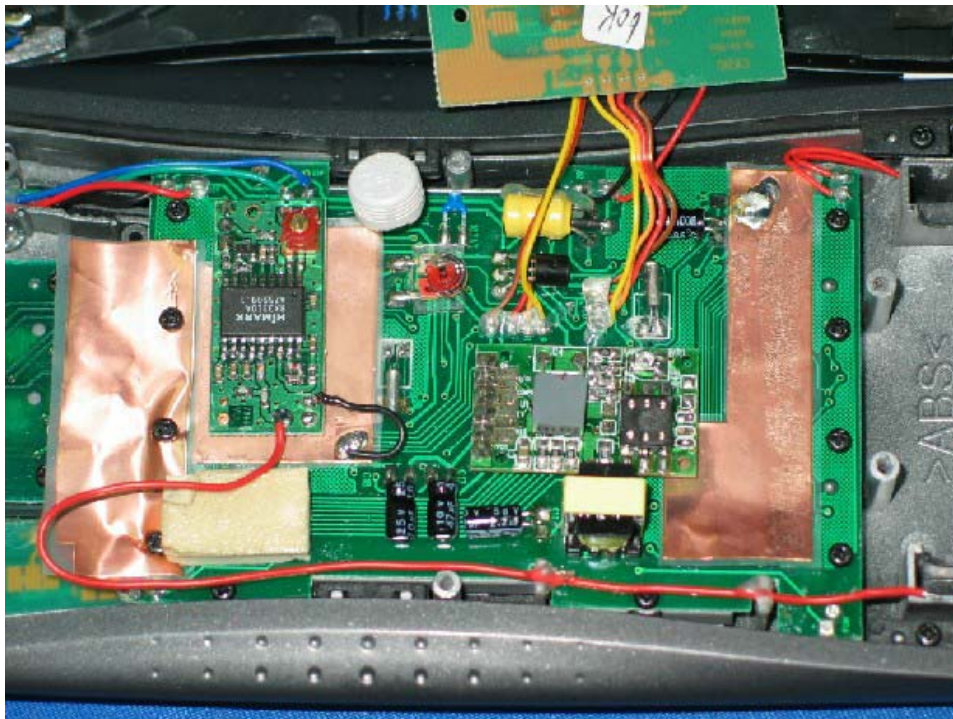

INTERTEK TESTING SERVICES

Internal Photo

Model No.: 697K (LED Backlight)

Photo-17

INTERTEK TESTING SERVICES

Internal Photo

Model No.: 697J (EL Backlight)

Photo-18