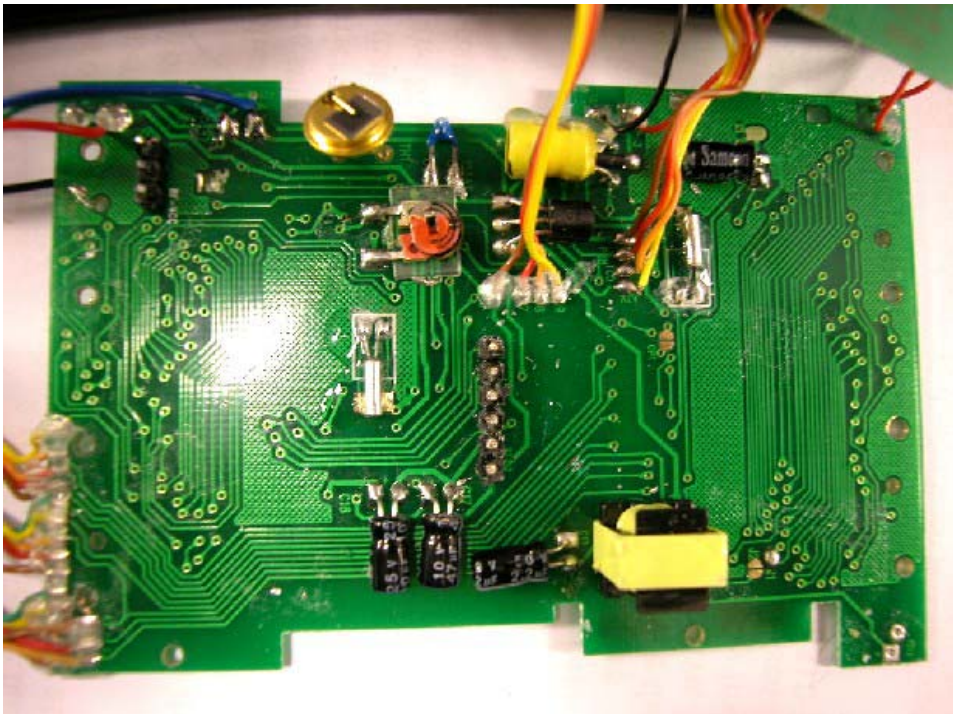

Photo-19

INTERTEK TESTING SERVICES

Internal Photo

Model No.: 697J (EL Backlight)

Photo-20

Photo-21

INTERTEK TESTING SERVICES

Internal Photo