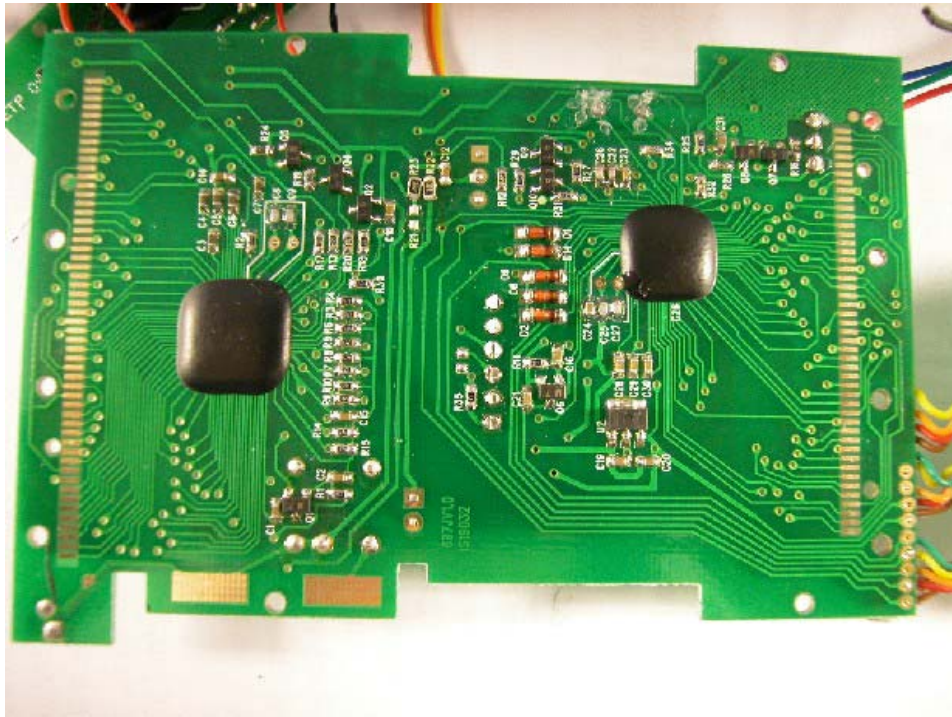

Model No.: 697J (EL Backlight)

Photo-22