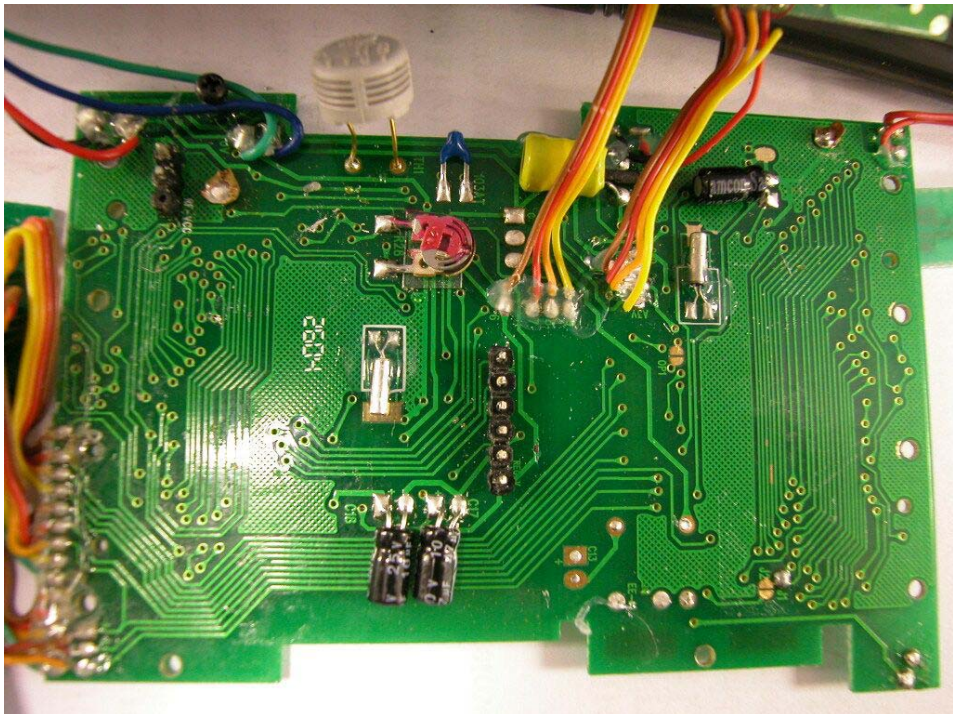

Model No.: 697K (LED Backlight)

Photo-13

Photo-14

INTERTEK TESTING SERVICES

Internal Photo

Model No.: 697K (LED Backlight)

Photo-15

Photo-16