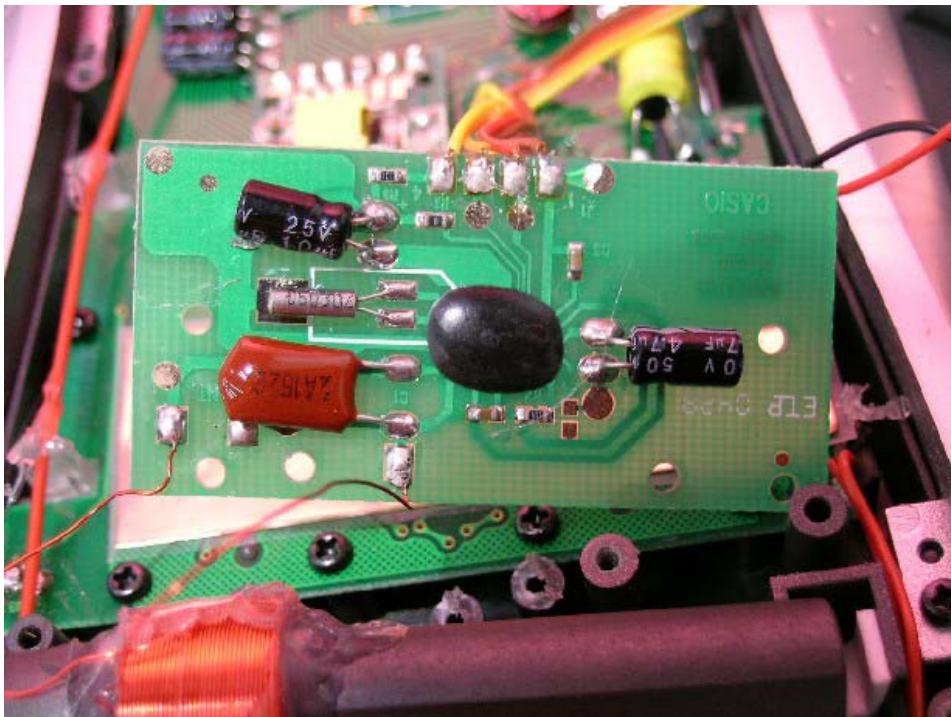


INTERTEK TESTING SERVICES

Internal Photo

Model No.: 697K (LED Backlight)

Photo-1

Photo-2

INTERTEK TESTING SERVICES

Internal Photo

Model No.: 697K (LED Backlight)

Photo-3

Photo-4

INTERTEK TESTING SERVICES

Internal Photo

Model No.: 697K (LED Backlight)

Photo-5

Photo-6

INTERTEK TESTING SERVICES