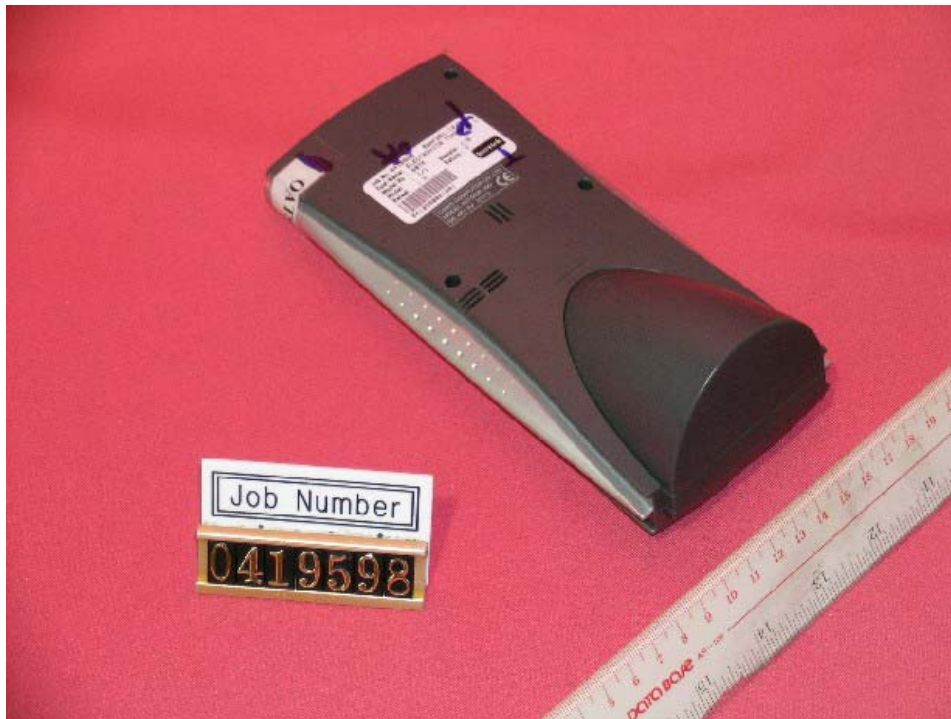

INTERTEK TESTING SERVICES

External Photo

Model No.: 697K (LED Backlight)

Front View

Rear View

INTERTEK TESTING SERVICES

External Photo

Model No.: 697J (EL Backlight)

Front View

Rear View