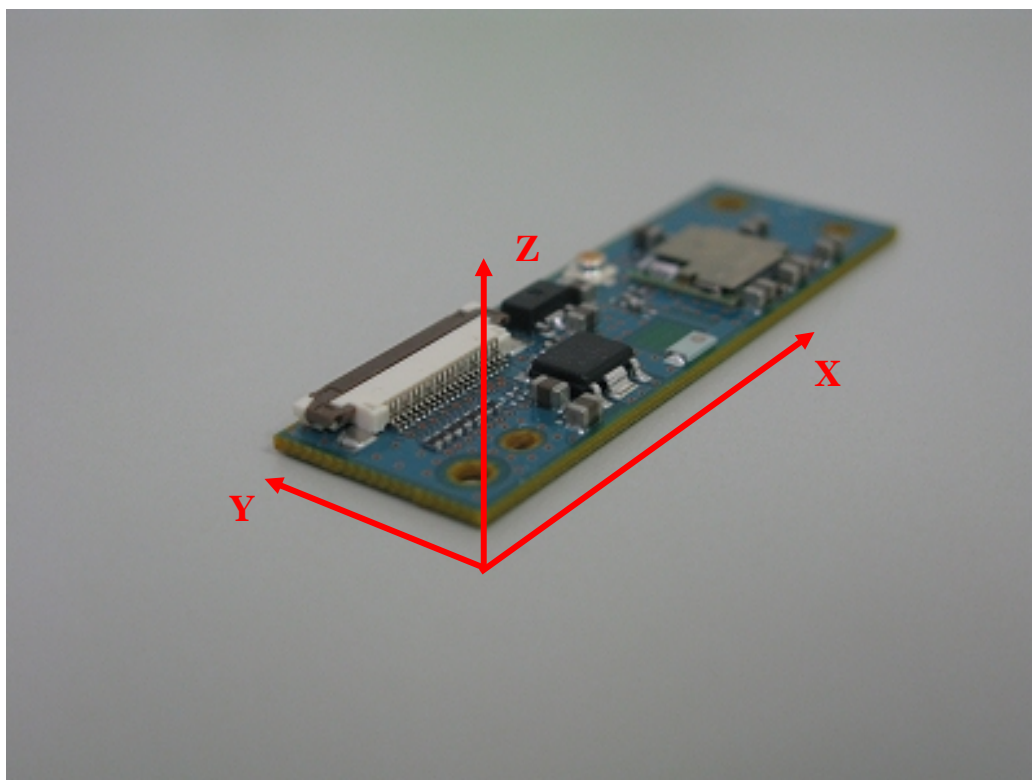

# TEST SETUP PHOTOS

Applicant : Casio Computer Co., Ltd.

Model No. : WYCAAVDX2

FCC ID : BBQAF10

Test Setup Photos (1017FC)

Photos of Tested EUT

Test Setup Photos (1017FC)

Photos of Test Setup  
Photos of Conducted Measurement

Test Setup Photos (1017FC)

Photos of Radiated Measurement

Axial Direction

Axial Direction: XY-Plane

Axial Direction: YZ-Plane

Test Setup Photos (1017FC)

Axial Direction: ZX-Plane