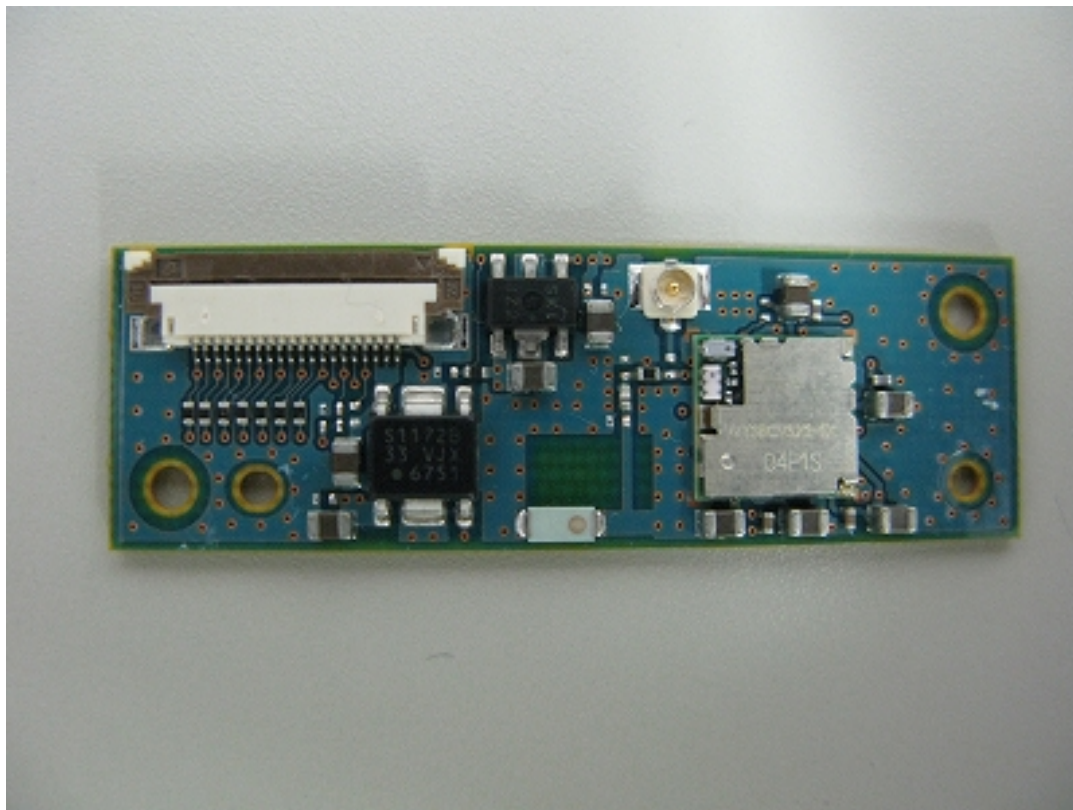

# TEST SETUP PHOTOS

Applicant : Casio Computer Co., Ltd.

Model No. : WYCAAVDX2

FCC ID : BBQAF10

Test Setup Photos (1017FC)

Photos of Tested EUT

Test Setup Photos (1017FC)

Photos of Test Setup  
Photos of Conducted Measurement

Test Setup Photos (1017FC)

Photos of Radiated Measurement

Axial Direction

Axial Direction: XY-Plane

Axial Direction: YZ-Plane

Test Setup Photos (1017FC)

Axial Direction: ZX-Plane