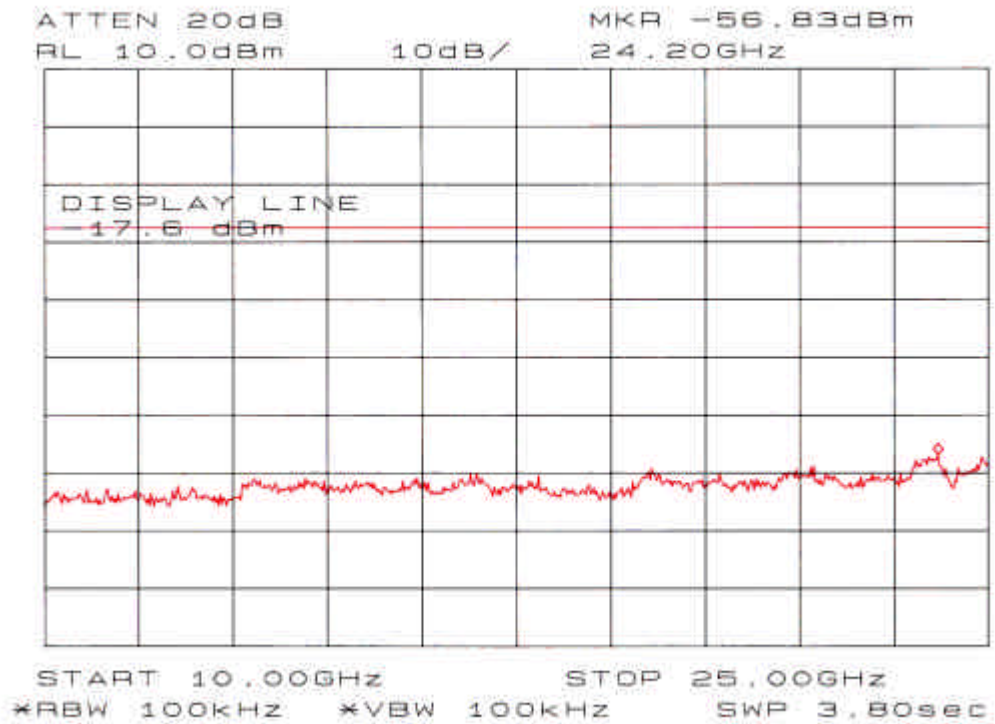

Annex A

Spurious Emissions - RF Antenna Conducted Test

Chart of ch 1 and 11Mbps data rate (1MHz - 1GHz)

Chart of ch 1 and 11Mbps data rate (1GHz - 2.39GHz)

Chart of ch 1 and 11Mbps data rate (2.39GHz - 2.4835GHz)

Chart of ch 6 and 11Mbps data rate (1GHz - 2.39GHz)

Chart of ch 6 and 11Mbps data rate (2.39GHz - 2.4835GHz)

Chart of ch 6 and 11Mbps data rate (2.4835GHz - 2.5GHz)

Chart of ch 6 and 11Mbps data rate (2.5GHz - 10GHz)

Chart of ch 6 and 11Mbps data rate (10GHz - 25GHz)

Chart of ch 11 and 11Mbps data rate (1MHz - 1GHz)

Chart of ch 11 and 11Mbps data rate (1GHz - 2.39GHz)

Chart of ch 11 and 11Mbps data rate (2.39GHz - 2.4835GHz)