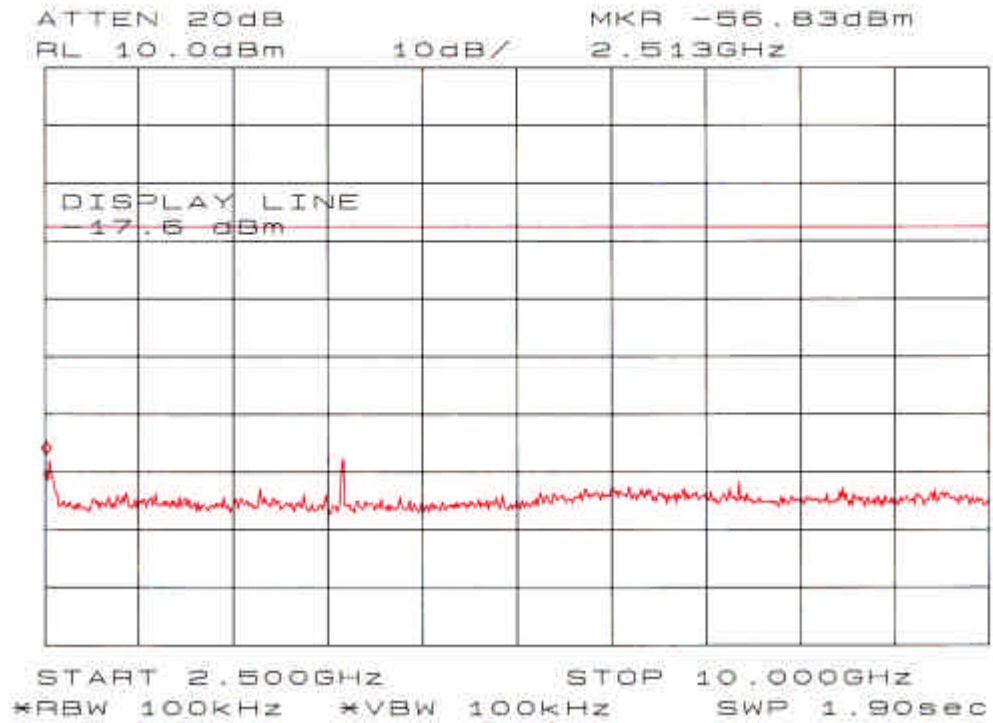

Annex A

Spurious Emissions - RF Antenna Conducted Test

Chart of ch 1 and 11Mbps data rate (1MHz - 1GHz)

Chart of ch 1 and 11Mbps data rate (1GHz - 2.39GHz)

Chart of ch 1 and 11Mbps data rate (2.39GHz - 2.4835GHz)

Chart of ch 1 and 11Mbps data rate (2.4835GHz - 2.5GHz)

Chart of ch 1 and 11Mbps data rate (2.5GHz - 10GHz)

Chart of ch 1 and 11Mbps data rate (10GHz - 25GHz)

Chart of ch 6 and 11Mbps data rate (1MHz - 1GHz)

Chart of ch 6 and 11Mbps data rate (1GHz - 2.39GHz)

Chart of ch 6 and 11Mbps data rate (2.39GHz - 2.4835GHz)

Chart of ch 6 and 11Mbps data rate (2.4835GHz - 2.5GHz)

Chart of ch 6 and 11Mbps data rate (2.5GHz - 10GHz)