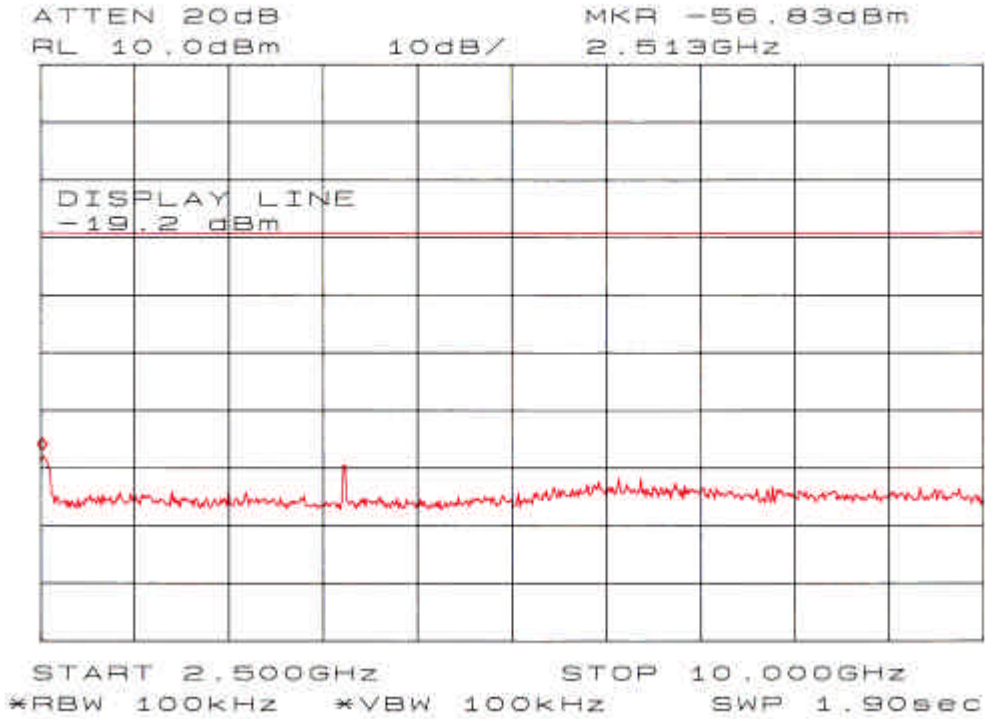

Annex A

Spurious Emissions - RF Antenna Conducted Test

Chart of ch 1 and 11Mbps data rate (1MHz - 1GHz)

Chart of ch 1 and 11Mbps data rate (1GHz - 2.39GHz)

Chart of ch 1 and 11Mbps data rate (2.39GHz - 2.4835GHz)

Chart of ch 6 and 11Mbps data rate (1GHz - 2.39GHz)

Chart of ch 6 and 11Mbps data rate (2.39GHz - 2.4835GHz)

Chart of ch 6 and 11Mbps data rate (2.4835GHz - 2.5GHz)

Chart of ch 6 and 11Mbps data rate (2.5GHz - 10GHz)

Chart of ch 6 and 11Mbps data rate (10GHz - 25GHz)

Chart of ch 11 and 11Mbps data rate (1MHz - 1GHz)

Chart of ch 11 and 11Mbps data rate (1GHz - 2.39GHz)

Chart of ch 11 and 11Mbps data rate (2.39GHz - 2.4835GHz)

Chart of ch 11 and 11Mbps data rate (2.4835GHz - 2.5GHz)

Chart of ch 11 and 11Mbps data rate (2.5GHz - 10GHz)

Chart of ch 11 and 11Mbps data rate (10GHz - 25GHz)