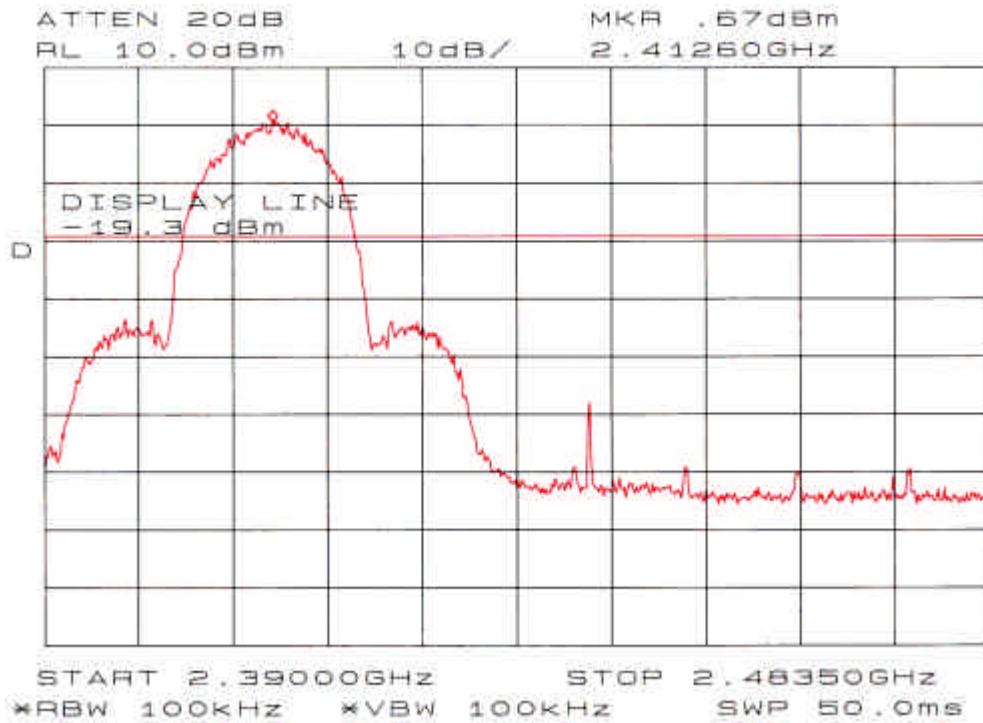

Annex A

Spurious Emissions - RF Antenna Conducted Test

Chart of ch 1 and 11Mbps data rate (1MHz - 1GHz)

Chart of ch 1 and 11Mbps data rate (1GHz - 2.39GHz)

Chart of ch 1 and 11Mbps data rate (2.39GHz - 2.4835GHz)

Chart of ch 1 and 11Mbps data rate (2.4835GHz - 2.5GHz)

Chart of ch 1 and 11Mbps data rate (2.5GHz - 10GHz)

Chart of ch 1 and 11Mbps data rate (10GHz - 25GHz)

Chart of ch 6 and 11Mbps data rate (1MHz - 1GHz)

Chart of ch 6 and 11Mbps data rate (1GHz - 2.39GHz)

Chart of ch 6 and 11Mbps data rate (2.39GHz - 2.4835GHz)

Chart of ch 6 and 11Mbps data rate (2.4835GHz - 2.5GHz)

Chart of ch 6 and 11Mbps data rate (2.5GHz - 10GHz)