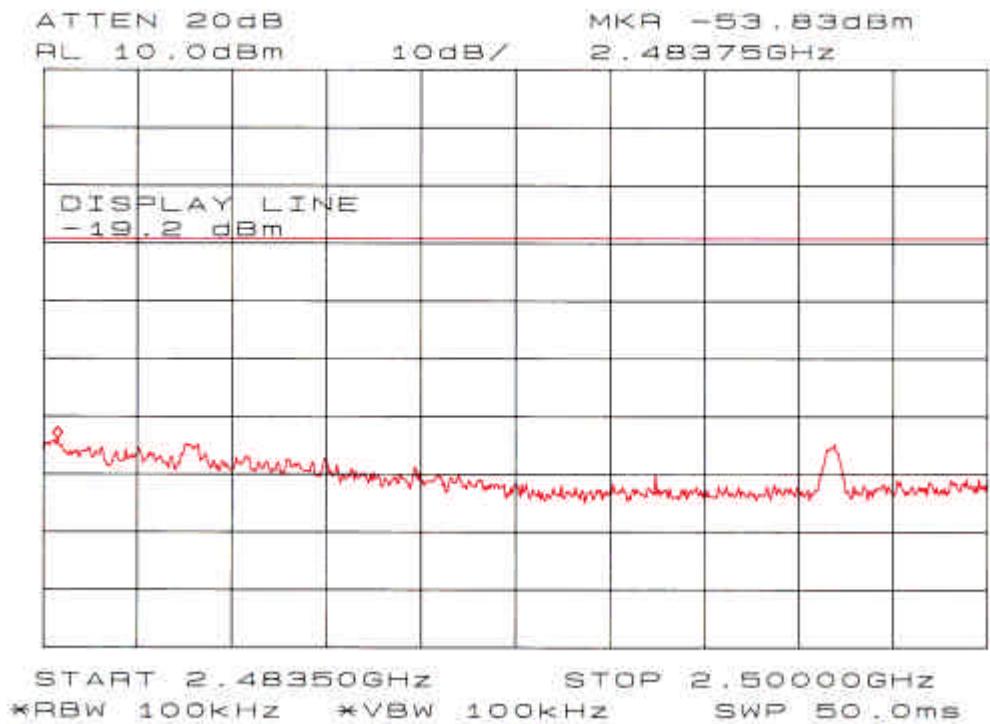

Annex A

Spurious Emissions - RF Antenna Conducted Test

Chart of ch 1 and 11Mbps data rate (1MHz - 1GHz)

Chart of ch 1 and 11Mbps data rate (1GHz - 2.39GHz)

Chart of ch 1 and 11Mbps data rate (2.39GHz - 2.4835GHz)

Chart of ch 6 and 11Mbps data rate (1GHz - 2.39GHz)

Chart of ch 6 and 11Mbps data rate (2.39GHz - 2.4835GHz)

Chart of ch 6 and 11Mbps data rate (2.4835GHz - 2.5GHz)

Chart of ch 6 and 11Mbps data rate (2.5GHz - 10GHz)

Chart of ch 6 and 11Mbps data rate (10GHz - 25GHz)

Chart of ch 11 and 11Mbps data rate (1MHz - 1GHz)

Chart of ch 11 and 11Mbps data rate (1GHz - 2.39GHz)

Chart of ch 11 and 11Mbps data rate (2.39GHz - 2.4835GHz)

Chart of ch 11 and 11Mbps data rate (2.4835GHz - 2.5GHz)

Chart of ch 11 and 11Mbps data rate (2.5GHz - 10GHz)

Chart of ch 11 and 11Mbps data rate (10GHz - 25GHz)