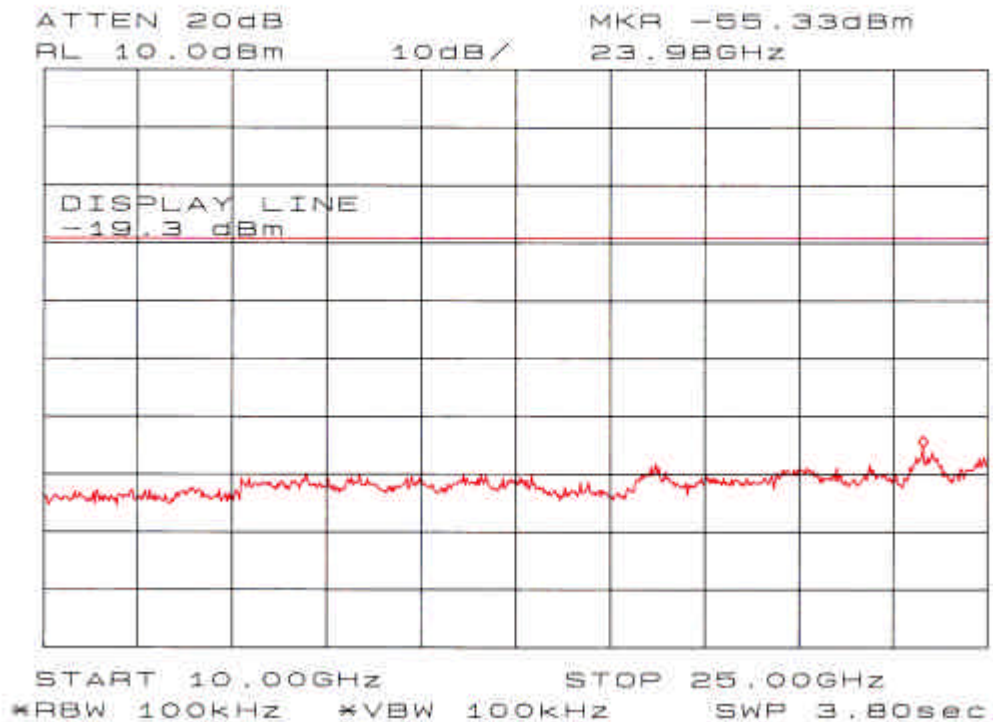

Annex A

Spurious Emissions - RF Antenna Conducted Test

Chart of ch 1 and 11Mbps data rate (1MHz - 1GHz)

Chart of ch 1 and 11Mbps data rate (1GHz - 2.39GHz)

Chart of ch 1 and 11Mbps data rate (2.39GHz - 2.4835GHz)

Chart of ch 1 and 11Mbps data rate (2.4835GHz - 2.5GHz)

Chart of ch 1 and 11Mbps data rate (2.5GHz - 10GHz)

Chart of ch 1 and 11Mbps data rate (10GHz - 25GHz)

Chart of ch 6 and 11Mbps data rate (1MHz - 1GHz)

Chart of ch 6 and 11Mbps data rate (1GHz - 2.39GHz)

Chart of ch 6 and 11Mbps data rate (2.39GHz - 2.4835GHz)

Chart of ch 6 and 11Mbps data rate (2.4835GHz - 2.5GHz)

Chart of ch 6 and 11Mbps data rate (2.5GHz - 10GHz)