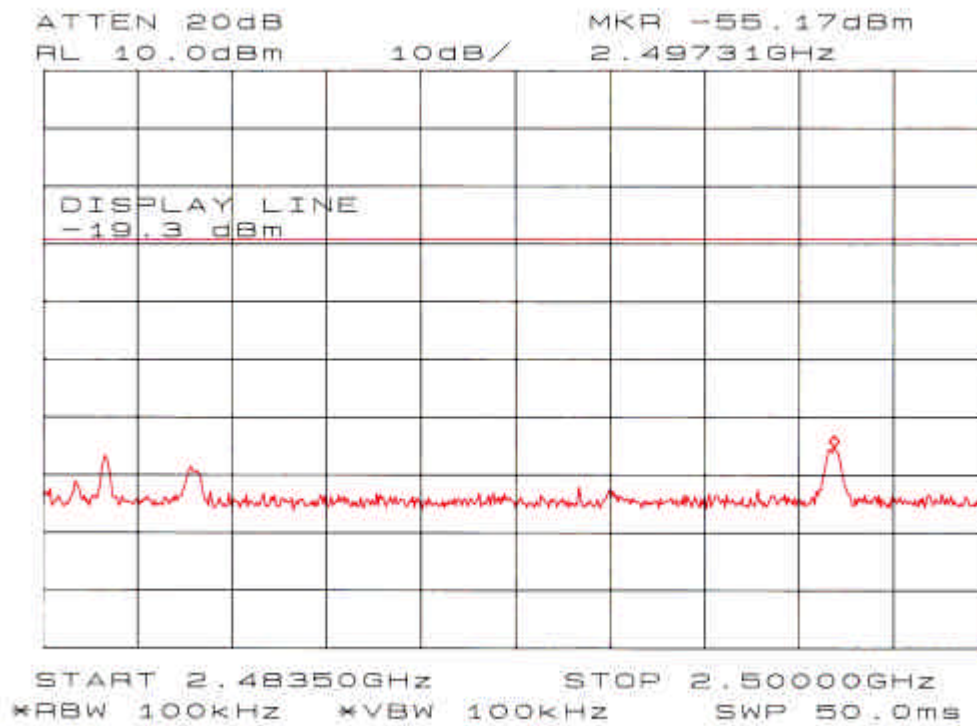

Annex A

Spurious Emissions - RF Antenna Conducted Test

Chart of ch 1 and 11Mbps data rate (1MHz - 1GHz)

Chart of ch 1 and 11Mbps data rate (1GHz - 2.39GHz)

Chart of ch 1 and 11Mbps data rate (2.39GHz - 2.4835GHz)

Chart of ch 1 and 11Mbps data rate (2.4835GHz - 2.5GHz)

Chart of ch 1 and 11Mbps data rate (2.5GHz - 10GHz)

Chart of ch 1 and 11Mbps data rate (10GHz - 25GHz)

Chart of ch 6 and 11Mbps data rate (1MHz - 1GHz)

Chart of ch 6 and 11Mbps data rate (1GHz - 2.39GHz)

Chart of ch 6 and 11Mbps data rate (2.39GHz - 2.4835GHz)

Chart of ch 6 and 11Mbps data rate (2.4835GHz - 2.5GHz)

Chart of ch 6 and 11Mbps data rate (2.5GHz - 10GHz)