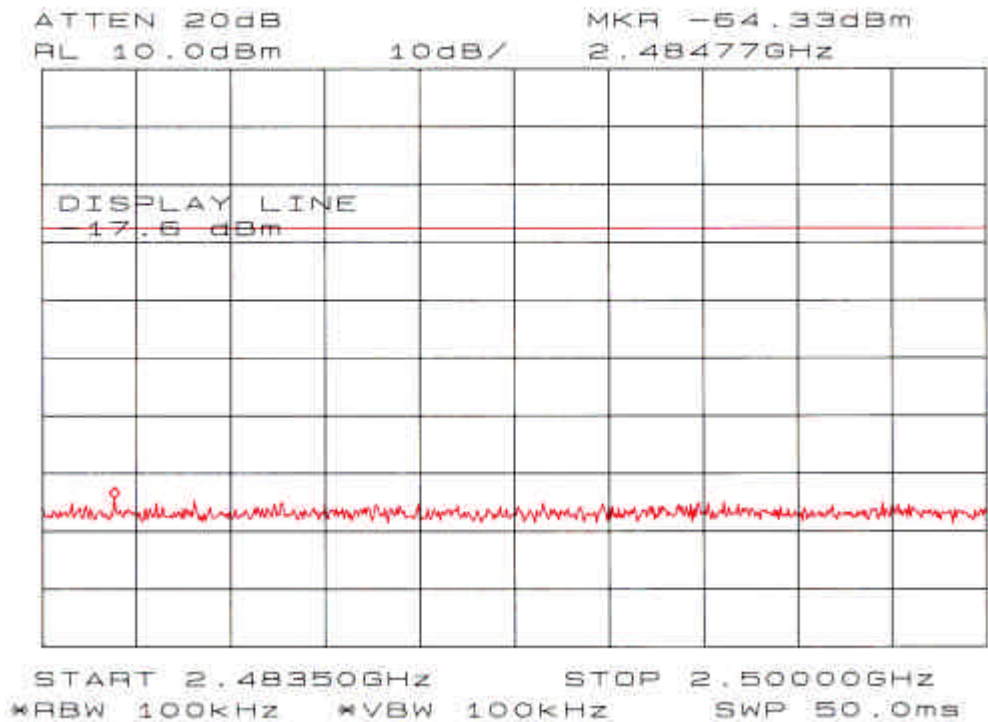

Annex A

Spurious Emissions - RF Antenna Conducted Test

Chart of ch 1 and 11Mbps data rate (1MHz - 1GHz)

Chart of ch 1 and 11Mbps data rate (1GHz - 2.39GHz)

Chart of ch 1 and 11Mbps data rate (2.39GHz - 2.4835GHz)

Chart of ch 1 and 11Mbps data rate (2.4835GHz - 2.5GHz)

Chart of ch 1 and 11Mbps data rate (2.5GHz - 10GHz)

Chart of ch 1 and 11Mbps data rate (10GHz - 25GHz)

Chart of ch 6 and 11Mbps data rate (1MHz - 1GHz)

Chart of ch 6 and 11Mbps data rate (1GHz - 2.39GHz)

Chart of ch 6 and 11Mbps data rate (2.39GHz - 2.4835GHz)

Chart of ch 6 and 11Mbps data rate (2.4835GHz - 2.5GHz)

Chart of ch 6 and 11Mbps data rate (2.5GHz - 10GHz)