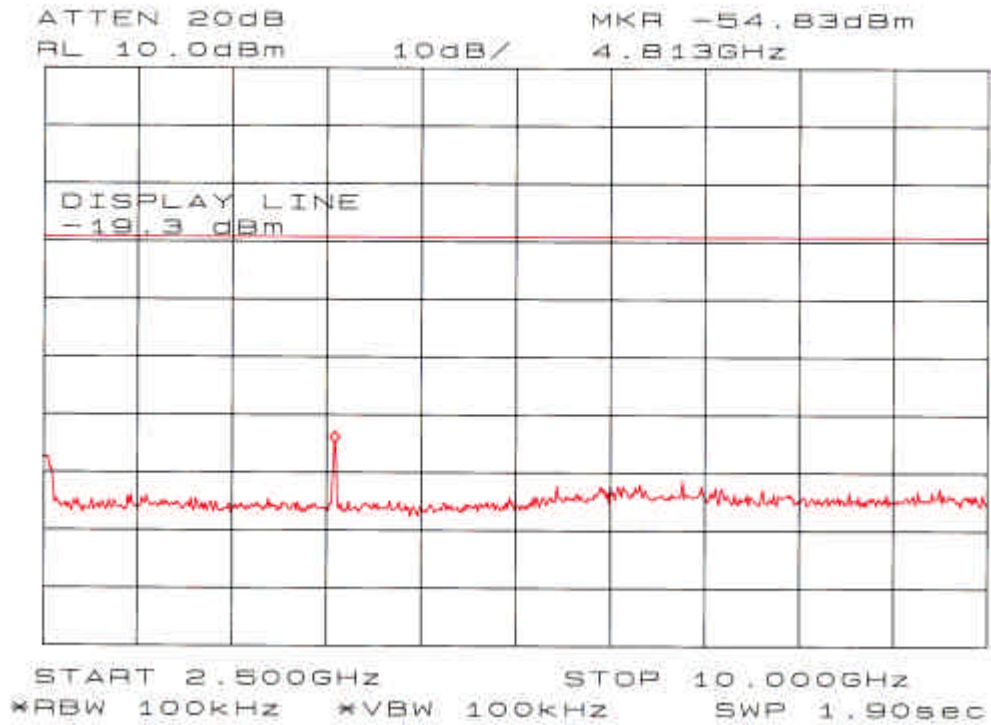

Annex A

Spurious Emissions - RF Antenna Conducted Test

Chart of ch 1 and 11Mbps data rate (1MHz - 1GHz)

Chart of ch 1 and 11Mbps data rate (1GHz - 2.39GHz)

Chart of ch 1 and 11Mbps data rate (2.39GHz - 2.4835GHz)

Chart of ch 1 and 11Mbps data rate (2.4835GHz - 2.5GHz)

Chart of ch 1 and 11Mbps data rate (2.5GHz - 10GHz)

Chart of ch 1 and 11Mbps data rate (10GHz - 25GHz)

Chart of ch 6 and 11Mbps data rate (1MHz - 1GHz)

Chart of ch 6 and 11Mbps data rate (1GHz - 2.39GHz)

Chart of ch 6 and 11Mbps data rate (2.39GHz - 2.4835GHz)

Chart of ch 6 and 11Mbps data rate (2.4835GHz - 2.5GHz)

Chart of ch 6 and 11Mbps data rate (2.5GHz - 10GHz)