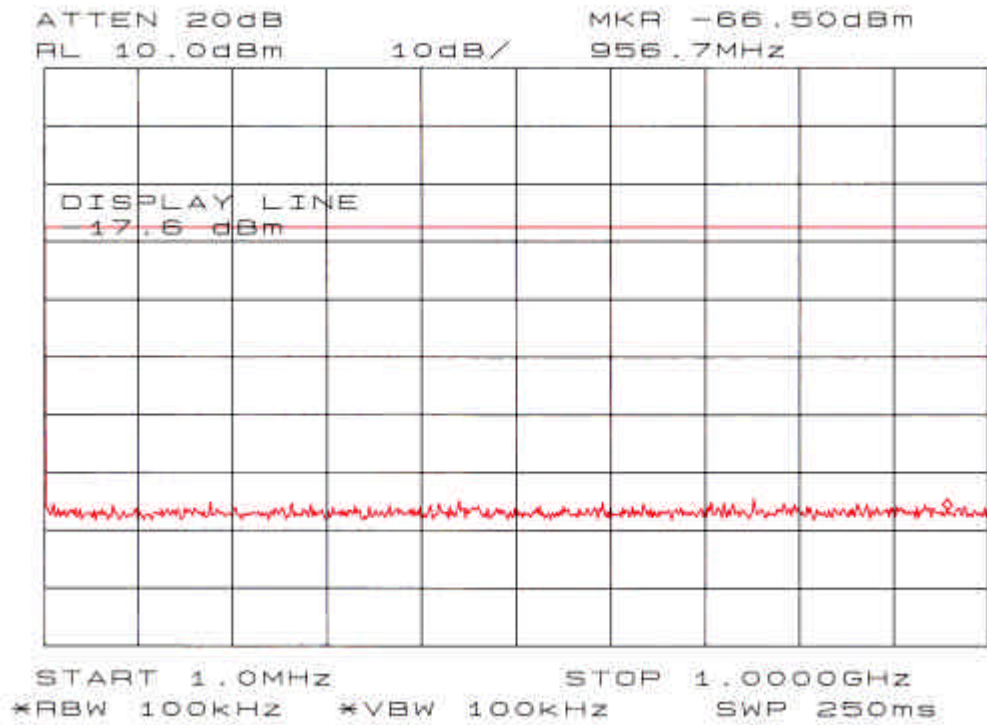

Annex A

Spurious Emissions - RF Antenna Conducted Test

Chart of ch 1 and 11Mbps data rate (1MHz - 1GHz)

Chart of ch 1 and 11Mbps data rate (1GHz - 2.39GHz)

Chart of ch 1 and 11Mbps data rate (2.39GHz - 2.4835GHz)

Chart of ch 1 and 11Mbps data rate (2.4835GHz - 2.5GHz)

Chart of ch 1 and 11Mbps data rate (2.5GHz - 10GHz)

Chart of ch 1 and 11Mbps data rate (10GHz - 25GHz)

Chart of ch 6 and 11Mbps data rate (1MHz - 1GHz)

Chart of ch 6 and 11Mbps data rate (1GHz - 2.39GHz)

Chart of ch 6 and 11Mbps data rate (2.39GHz - 2.4835GHz)

Chart of ch 6 and 11Mbps data rate (2.4835GHz - 2.5GHz)

Chart of ch 6 and 11Mbps data rate (2.5GHz - 10GHz)