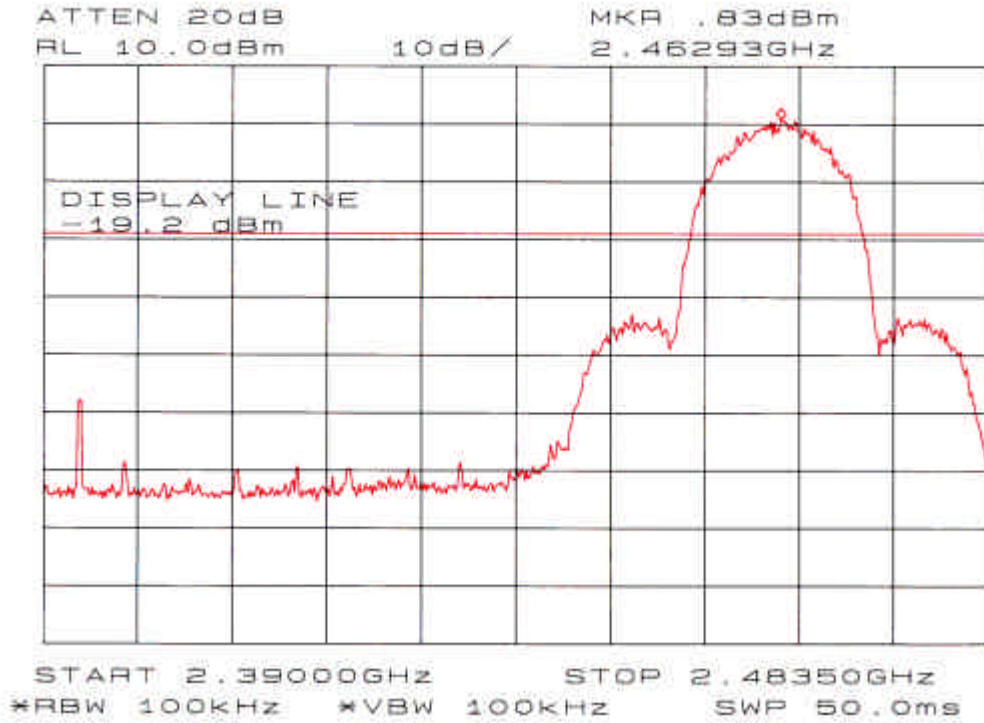

Chart of ch 6 and 11Mbps data rate (1GHz - 2.39GHz)

Chart of ch 6 and 11Mbps data rate (2.39GHz - 2.4835GHz)

Chart of ch 6 and 11Mbps data rate (2.4835GHz - 2.5GHz)

Chart of ch 6 and 11Mbps data rate (2.5GHz - 10GHz)

Chart of ch 6 and 11Mbps data rate (10GHz - 25GHz)

Chart of ch 11 and 11Mbps data rate (1MHz - 1GHz)

Chart of ch 11 and 11Mbps data rate (1GHz - 2.39GHz)

Chart of ch 11 and 11Mbps data rate (2.39GHz - 2.4835GHz)

Chart of ch 11 and 11Mbps data rate (2.4835GHz - 2.5GHz)

Chart of ch 11 and 11Mbps data rate (2.5GHz - 10GHz)

Chart of ch 11 and 11Mbps data rate (10GHz - 25GHz)