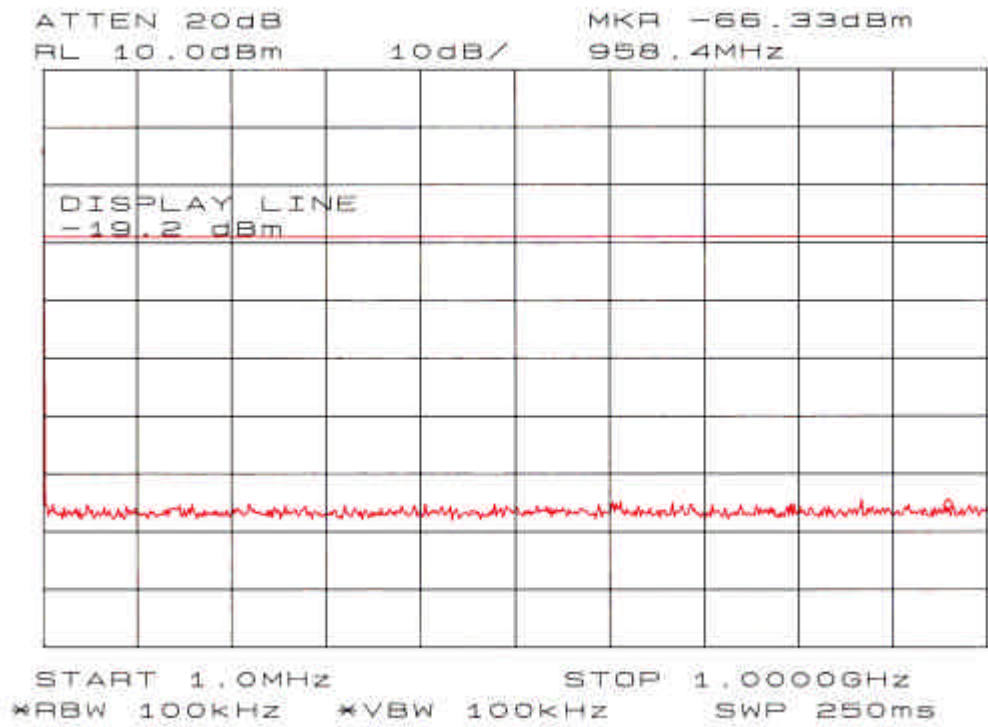

Annex A

Spurious Emissions - RF Antenna Conducted Test

Chart of ch 1 and 11Mbps data rate (1MHz - 1GHz)

Chart of ch 1 and 11Mbps data rate (1GHz - 2.39GHz)

Chart of ch 1 and 11Mbps data rate (2.39GHz - 2.4835GHz)

Chart of ch 6 and 11Mbps data rate (1GHz - 2.39GHz)

Chart of ch 6 and 11Mbps data rate (2.39GHz - 2.4835GHz)

Chart of ch 6 and 11Mbps data rate (2.4835GHz - 2.5GHz)

Chart of ch 6 and 11Mbps data rate (2.5GHz - 10GHz)

Chart of ch 6 and 11Mbps data rate (10GHz - 25GHz)

Chart of ch 11 and 11Mbps data rate (1MHz - 1GHz)

Chart of ch 11 and 11Mbps data rate (1GHz - 2.39GHz)

Chart of ch 11 and 11Mbps data rate (2.39GHz - 2.4835GHz)