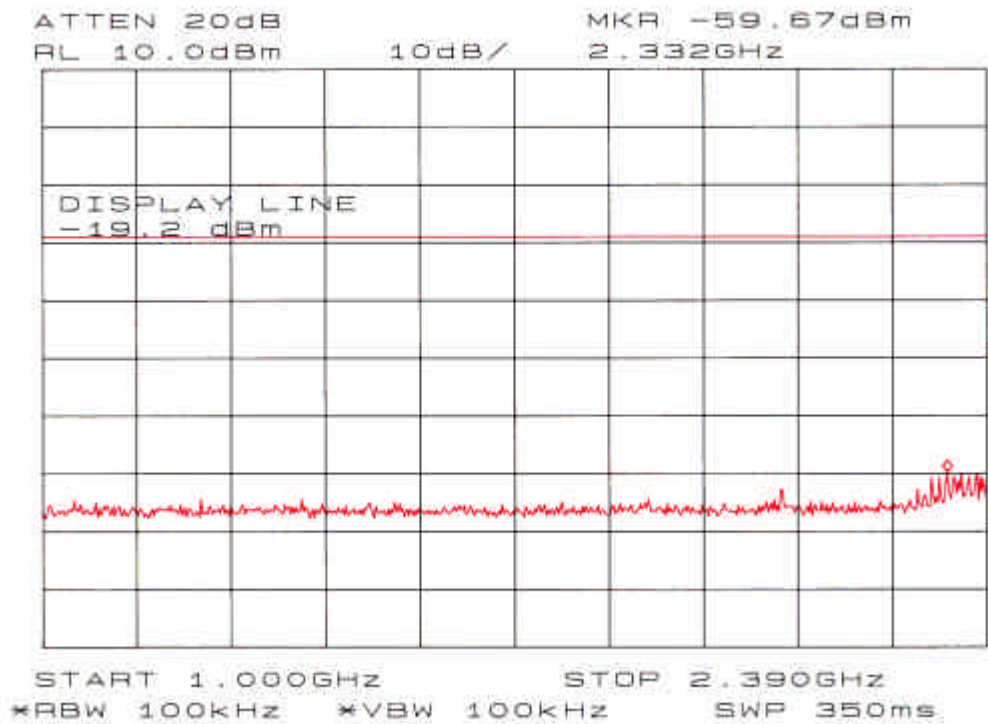

Annex A

Spurious Emissions - RF Antenna Conducted Test

Chart of ch 1 and 11Mbps data rate (1MHz - 1GHz)

Chart of ch 1 and 11Mbps data rate (1GHz - 2.39GHz)

Chart of ch 1 and 11Mbps data rate (2.39GHz - 2.4835GHz)

Chart of ch 6 and 11Mbps data rate (1GHz - 2.39GHz)

Chart of ch 6 and 11Mbps data rate (2.39GHz - 2.4835GHz)

Chart of ch 6 and 11Mbps data rate (2.4835GHz - 2.5GHz)

Chart of ch 6 and 11Mbps data rate (2.5GHz - 10GHz)

Chart of ch 6 and 11Mbps data rate (10GHz - 25GHz)

Chart of ch 11 and 11Mbps data rate (1MHz - 1GHz)

Chart of ch 11 and 11Mbps data rate (1GHz - 2.39GHz)

Chart of ch 11 and 11Mbps data rate (2.39GHz - 2.4835GHz)