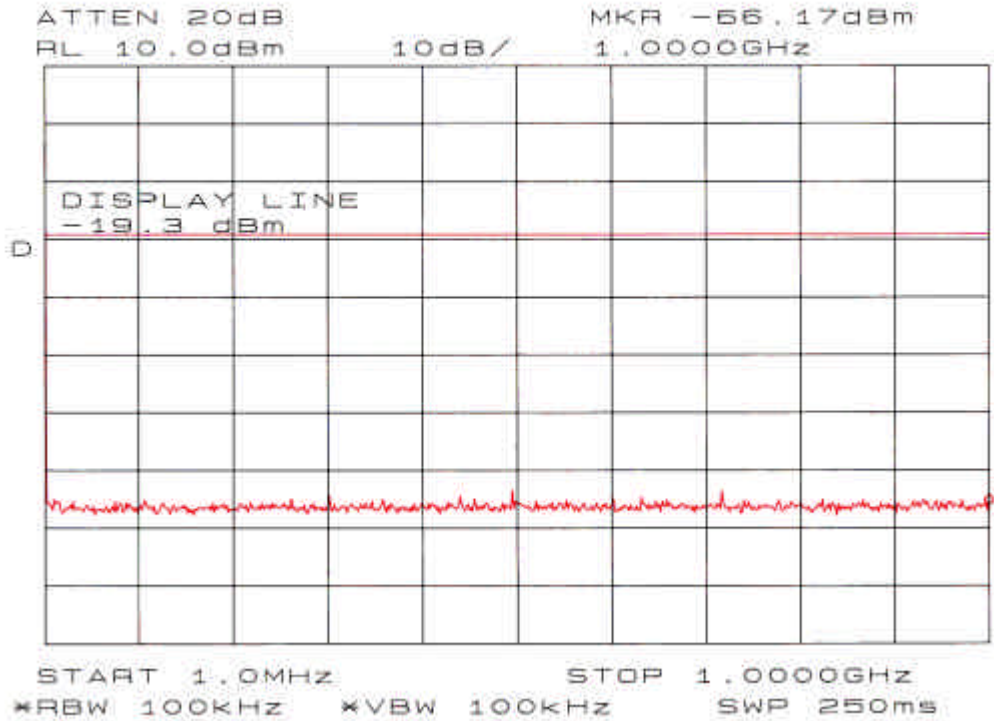

Annex A

Spurious Emissions - RF Antenna Conducted Test

Chart of ch 1 and 11Mbps data rate (1MHz - 1GHz)

Chart of ch 1 and 11Mbps data rate (1GHz - 2.39GHz)

Chart of ch 1 and 11Mbps data rate (2.39GHz - 2.4835GHz)

Chart of ch 1 and 11Mbps data rate (2.4835GHz - 2.5GHz)

Chart of ch 1 and 11Mbps data rate (2.5GHz - 10GHz)

Chart of ch 1 and 11Mbps data rate (10GHz - 25GHz)

Chart of ch 6 and 11Mbps data rate (1MHz - 1GHz)