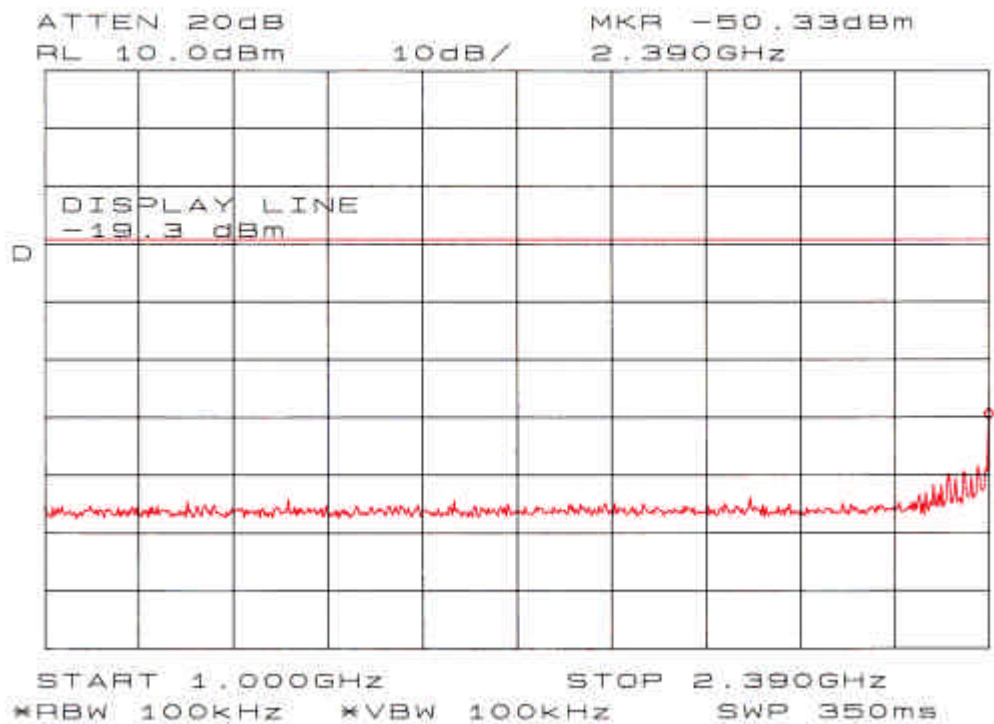

Annex A

Spurious Emissions - RF Antenna Conducted Test

Chart of ch 1 and 11Mbps data rate (1MHz - 1GHz)

Chart of ch 1 and 11Mbps data rate (1GHz - 2.39GHz)

Chart of ch 1 and 11Mbps data rate (2.39GHz - 2.4835GHz)

Chart of ch 1 and 11Mbps data rate (2.4835GHz - 2.5GHz)

Chart of ch 1 and 11Mbps data rate (2.5GHz - 10GHz)

Chart of ch 1 and 11Mbps data rate (10GHz - 25GHz)

Chart of ch 6 and 11Mbps data rate (1MHz - 1GHz)

Chart of ch 6 and 11Mbps data rate (1GHz - 2.39GHz)

Chart of ch 6 and 11Mbps data rate (2.39GHz - 2.4835GHz)

Chart of ch 6 and 11Mbps data rate (2.4835GHz - 2.5GHz)

Chart of ch 6 and 11Mbps data rate (2.5GHz - 10GHz)