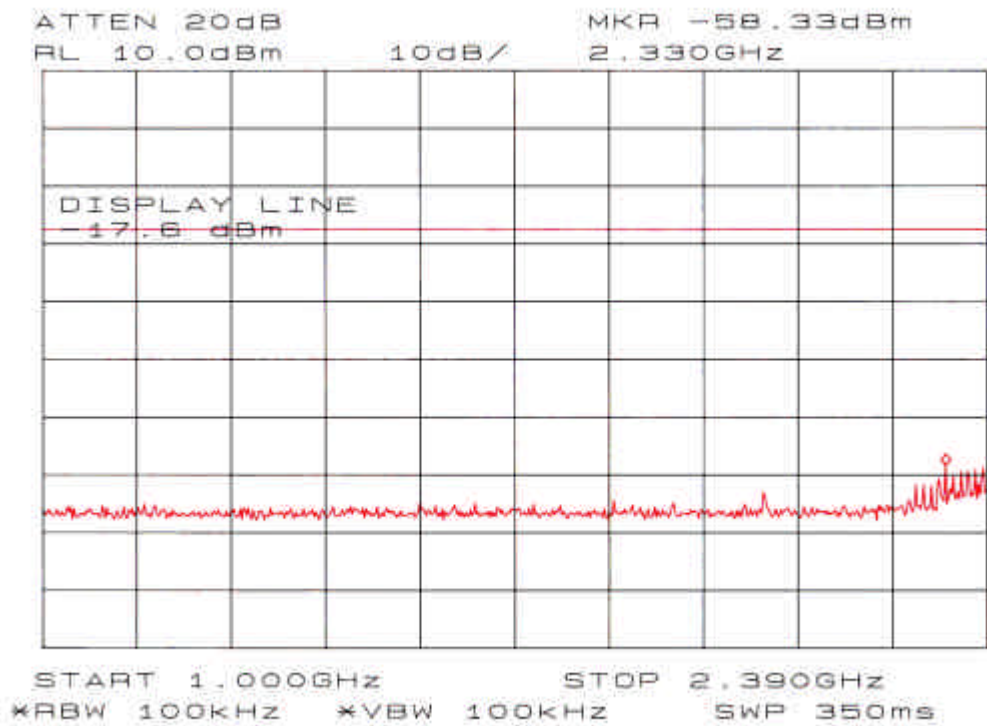

Annex A

Spurious Emissions - RF Antenna Conducted Test

Chart of ch 1 and 11Mbps data rate (1MHz - 1GHz)

Chart of ch 1 and 11Mbps data rate (1GHz - 2.39GHz)

Chart of ch 1 and 11Mbps data rate (2.39GHz - 2.4835GHz)

Chart of ch 1 and 11Mbps data rate (2.4835GHz - 2.5GHz)

Chart of ch 1 and 11Mbps data rate (2.5GHz - 10GHz)

Chart of ch 1 and 11Mbps data rate (10GHz - 25GHz)

Chart of ch 6 and 11Mbps data rate (1MHz - 1GHz)

Chart of ch 6 and 11Mbps data rate (1GHz - 2.39GHz)

Chart of ch 6 and 11Mbps data rate (2.39GHz - 2.4835GHz)

Chart of ch 6 and 11Mbps data rate (2.4835GHz - 2.5GHz)

Chart of ch 6 and 11Mbps data rate (2.5GHz - 10GHz)