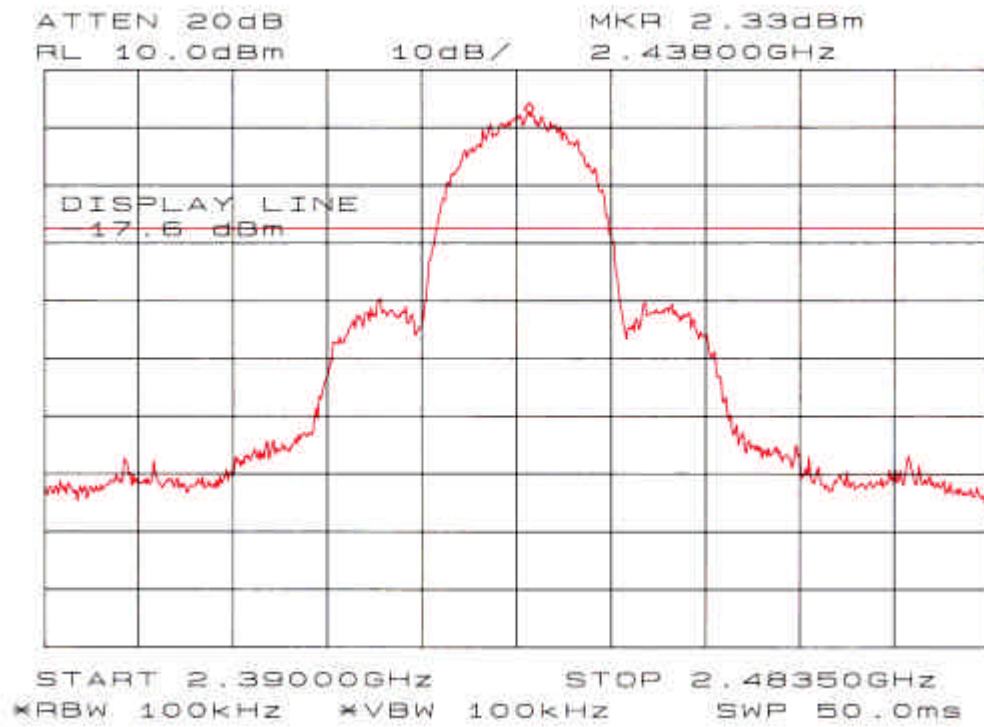

Chart of ch 1 and 11Mbps data rate (2.4835GHz - 2.5GHz)

Chart of ch 1 and 11Mbps data rate (2.5GHz - 10GHz)

Chart of ch 1 and 11Mbps data rate (10GHz - 25GHz)

Chart of ch 6 and 11Mbps data rate (1MHz - 1GHz)

Chart of ch 6 and 11Mbps data rate (1GHz - 2.39GHz)

Chart of ch 6 and 11Mbps data rate (2.39GHz - 2.4835GHz)

Chart of ch 6 and 11Mbps data rate (2.4835GHz - 2.5GHz)

Chart of ch 6 and 11Mbps data rate (2.5GHz - 10GHz)

Chart of ch 6 and 11Mbps data rate (10GHz - 25GHz)

Chart of ch 11 and 11Mbps data rate (1MHz - 1GHz)

Chart of ch 11 and 11Mbps data rate (1GHz - 2.39GHz)

Chart of ch 11 and 11Mbps data rate (2.39GHz - 2.4835GHz)