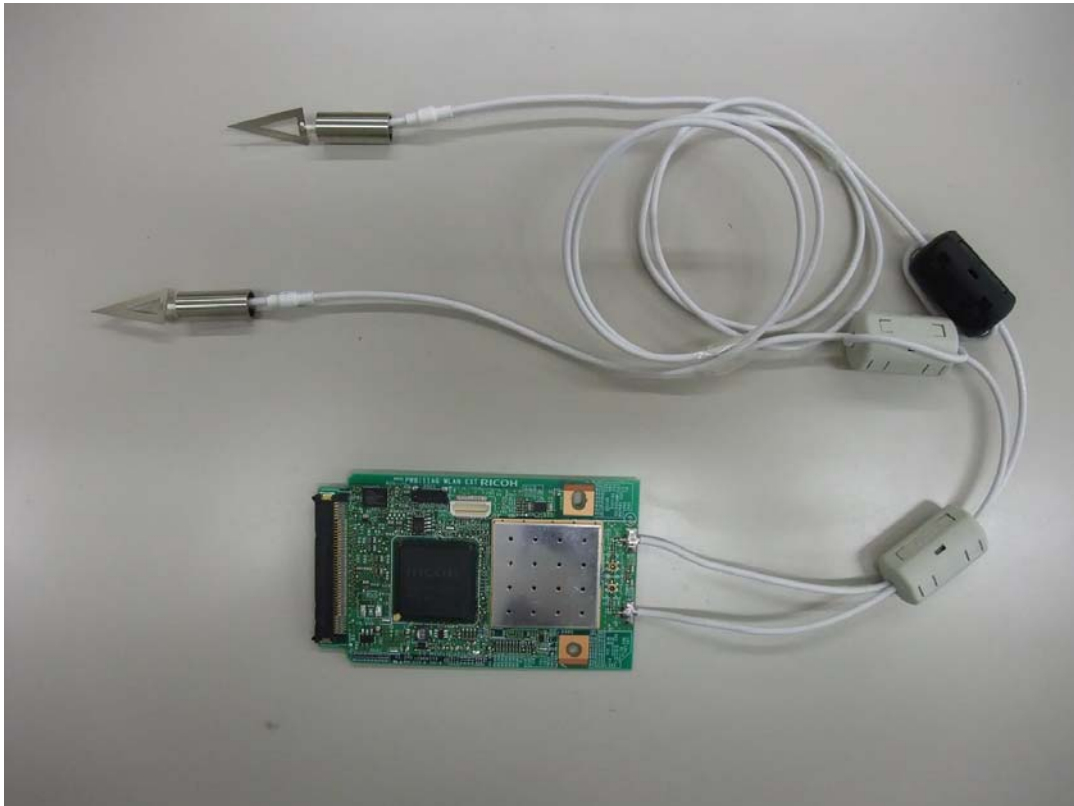

**Internal Photo**

**Ricoh Company, Ltd.  
FCC ID: BBP-WLRWL542  
IC: 144D-WLRWL542  
(Model: R-WL54M1N)**

**Top (with shield)**

**Top (without shield)**

Internal Photo

Ricoh Company, Ltd.  
FCC ID: BBP-WLRWL542  
IC: 144D-WLRWL542  
(Model: R-WL54M1N)

Top

Bottom

**Internal Photo**

**Ricoh Company, Ltd.  
FCC ID: BBP-WLRWL542  
IC: 144D-WLRWL542  
(Model: R-WL54M1N)**

**Antenna (Internal)**