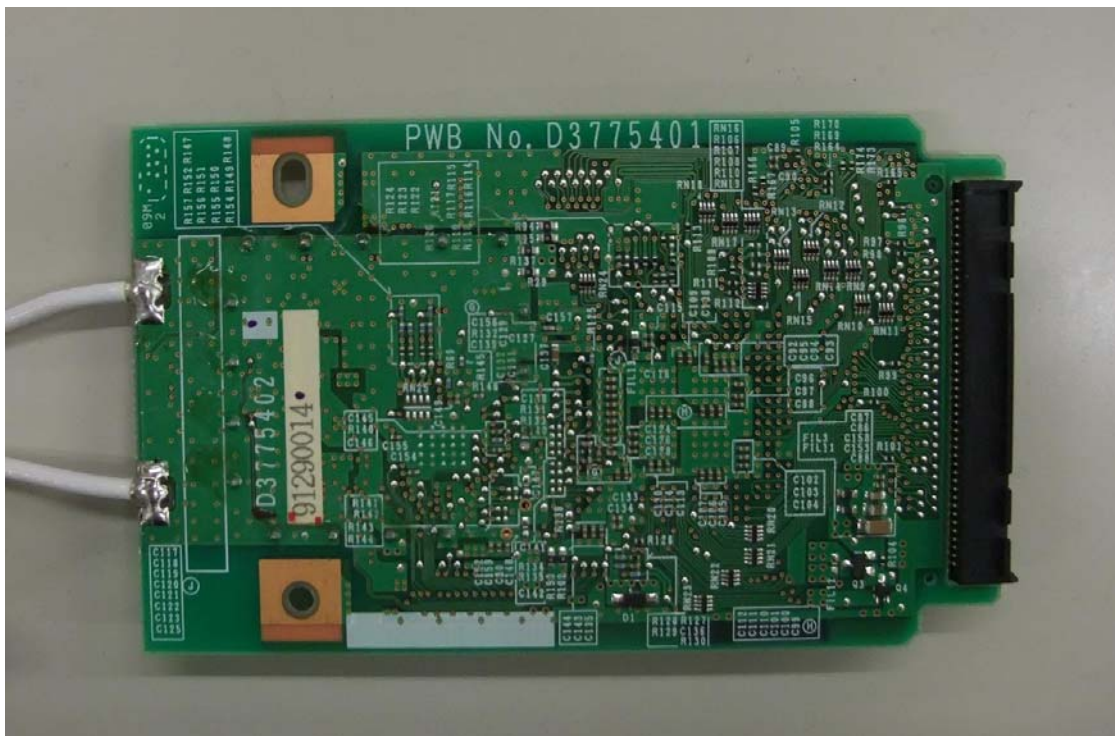

**Internal Photo**

**Ricoh Company, Ltd.  
FCC ID: BBP-WLRWL542  
IC: 144D-WLRWL542  
(Model: R-WL54M1N)**

**Top (with shield)**

**Top (without shield)**

Internal Photo

Ricoh Company, Ltd.  
FCC ID: BBP-WLRWL542  
IC: 144D-WLRWL542  
(Model: R-WL54M1N)

Top

Bottom

**Internal Photo**

**Ricoh Company, Ltd.  
FCC ID: BBP-WLRWL542  
IC: 144D-WLRWL542  
(Model: R-WL54M1N)**

**Antenna (Internal)**