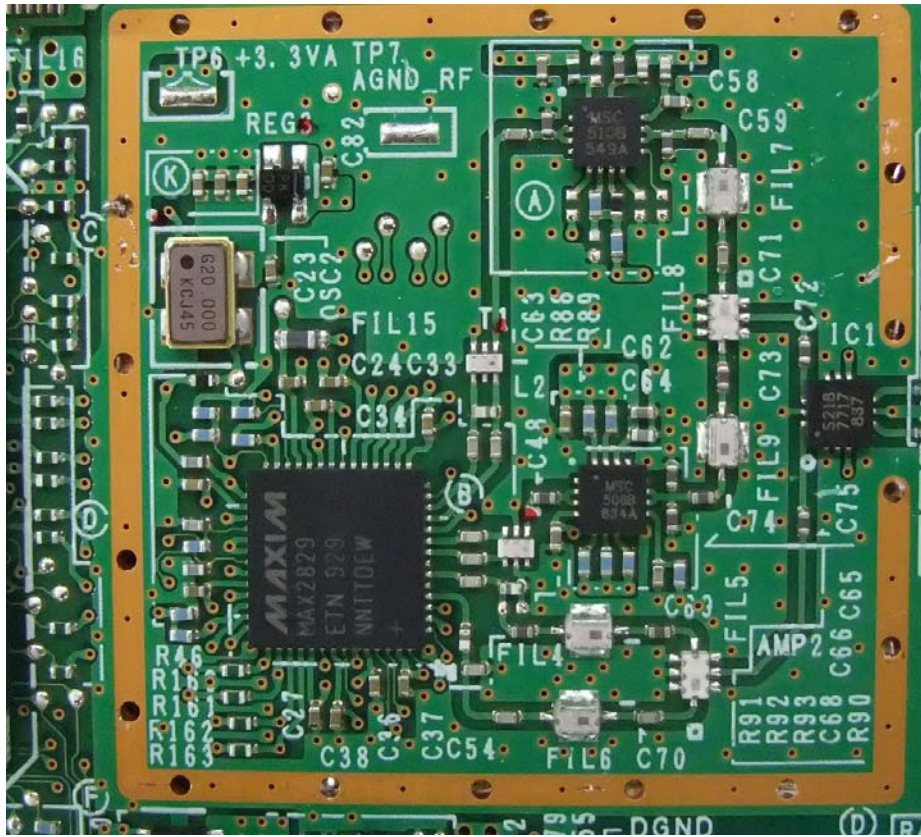

**Internal Photo**

**Ricoh Company, Ltd.  
FCC ID: BBP-WLRWL542  
IC: 144D-WLRWL542  
(Model: R-WL54M1N)**

**Top (with shield)**

**Top (without shield)**

Internal Photo

Ricoh Company, Ltd.  
FCC ID: BBP-WLRWL542  
IC: 144D-WLRWL542  
(Model: R-WL54M1N)

Top

Bottom

**Internal Photo**

**Ricoh Company, Ltd.  
FCC ID: BBP-WLRWL542  
IC: 144D-WLRWL542  
(Model: R-WL54M1N)**

**Antenna (Internal)**