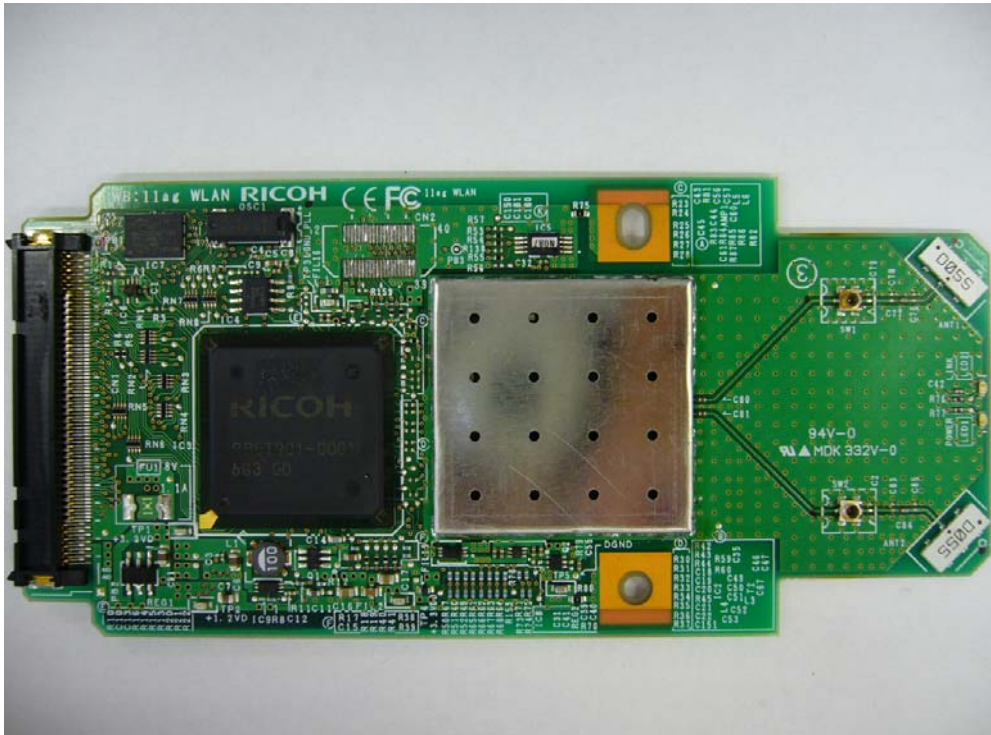

**RICOH COMPANY, LTD.**  
**Option(s) for Radiocommunications**  
**FCC ID: BBP-WLRW541**  
**IC: 144WLRW541**  
**(Model: R-WL54CN)**

**External Photo**

Front with Shield

Rear

**RICOH COMPANY, LTD.**  
**Option(s) for Radiocommunications**  
**FCC ID: BBP-WLRW541**  
**IC: 144WLRW541**  
**(Model: R-WL54CN)**

Front with antenna

The above bracket is just for fixing connector and not the subject of FCC □ application.