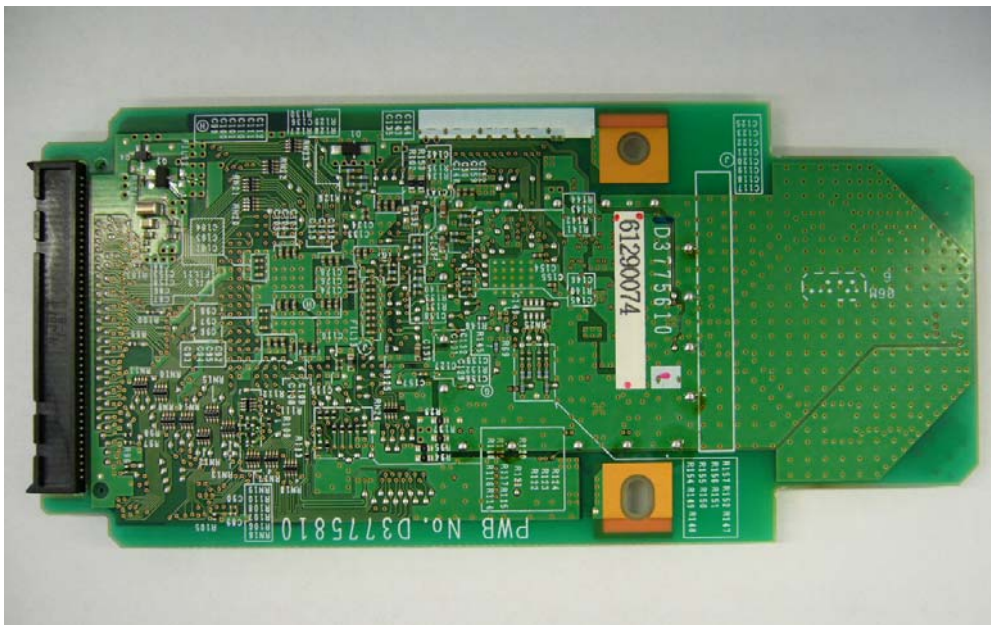

**RICOH COMPANY, LTD.**  
**Option(s) for Radiocommunications**  
**FCC ID: BBP-WLRW541**  
**IC: 144WLRW541**  
**(Model: R-WL54CN)**

**External Photo**

Front with Shield

Rear

**RICOH COMPANY, LTD.**  
**Option(s) for Radiocommunications**  
**FCC ID: BBP-WLRW541**  
**IC: 144WLRW541**  
**(Model: R-WL54CN)**

Front with antenna

The above bracket is just for fixing connector and not the subject of FCC □ application.