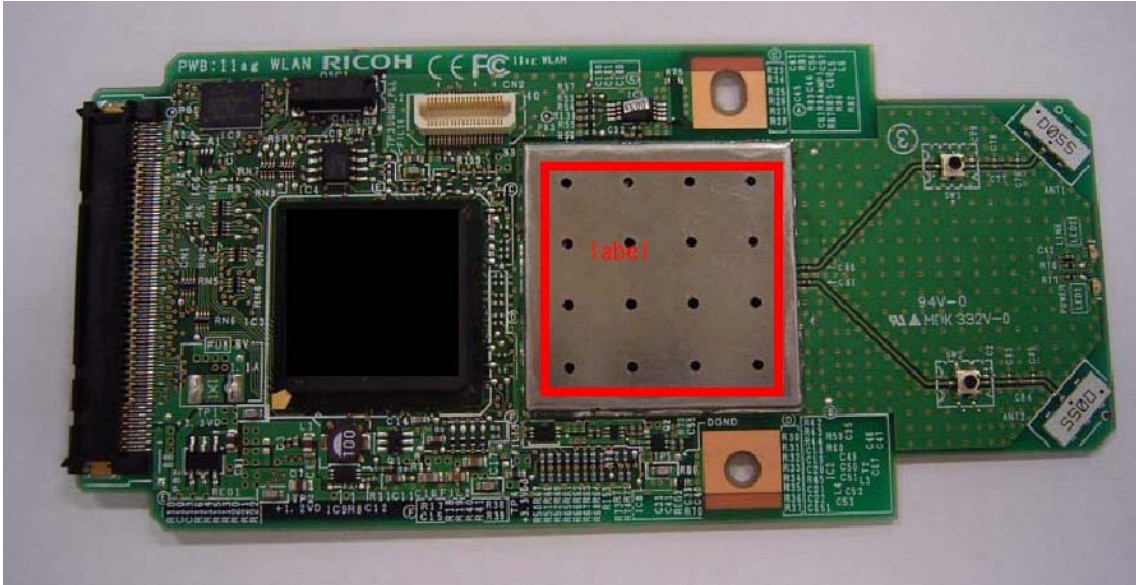

RICHO COMPANY, LTD.
FCC ID: BBP-WLRWL541
IC Number: 144D-WLRWL541
Model: R-WL54MN / R-WL54CN

Label Location

Model: R-WL54CN

Model: RWL54MN