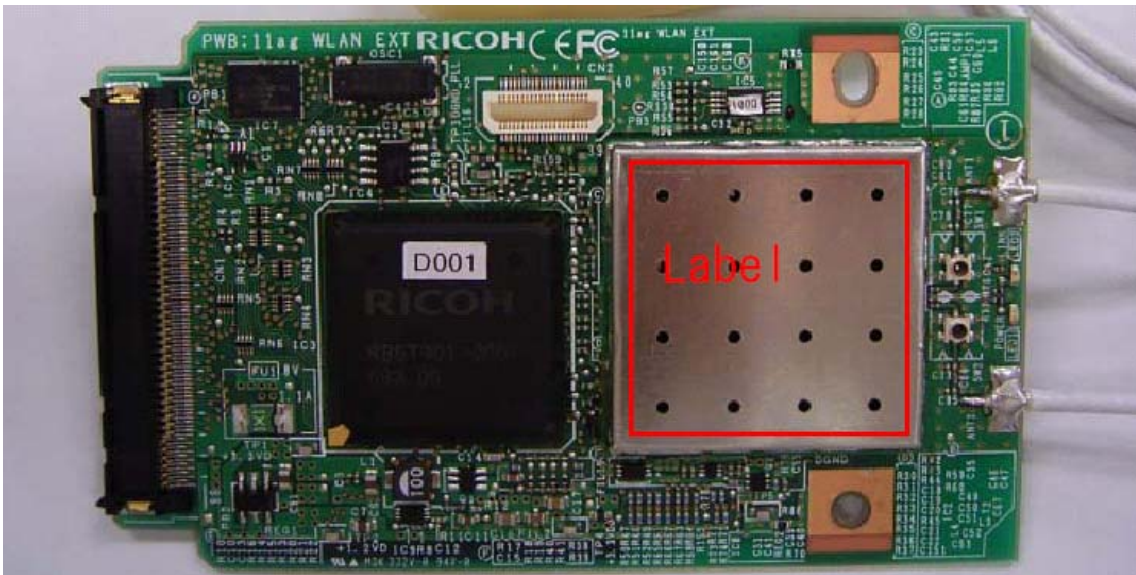

RICHO COMPANY, LTD.
FCC ID: BBP-WLRWL541
IC Number: 144D-WLRWL541
Model: R-WL54MN / R-WL54CN

Label Location

Model: R-WL54CN

Model: RWL54MN