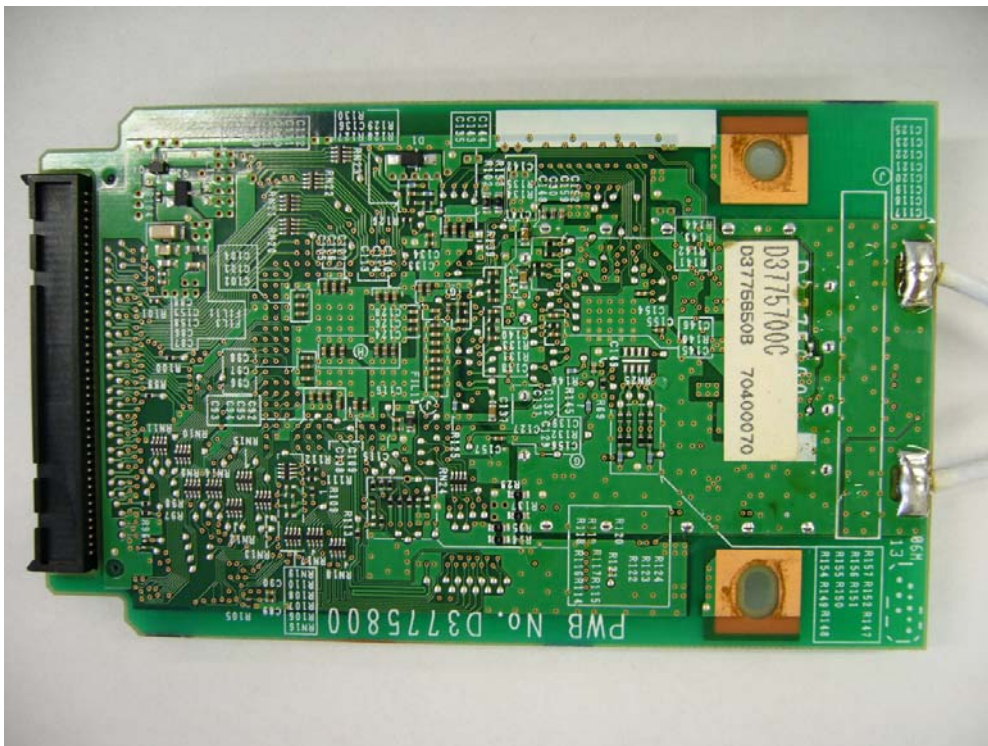

RICOH COMPANY, LTD.
Option(s) for Radiocommunications
FCC ID: BBP-WLRWL541
IC: 144D-WLRWL541
(Model: R-WL54MN)

External Photo

Front with Shield

Rear

RICOH COMPANY, LTD.
Option(s) for Radiocommunications
FCC ID: BBP-WLRWL541
IC: 144D-WLRWL541
(Model: R-WL54MN)

Front with antenna

The above bracket is just for fixing connector and not the subject of FCC □ application.