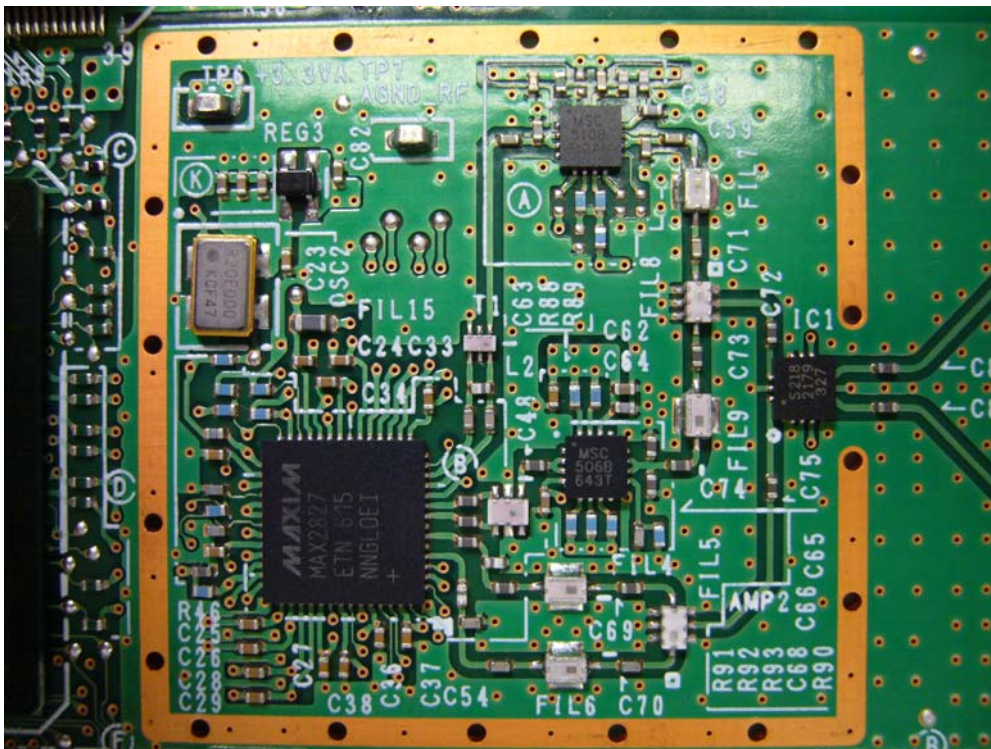

RICOH COMPANY, LTD.
Option(s) for Radiocommunications
FCC ID: BBP-WLRWL541
IC: 144D-WLRWL541
(Model: R-WL54MN)

Internal Photo

Front without Shield

Close-up of Shielded Area