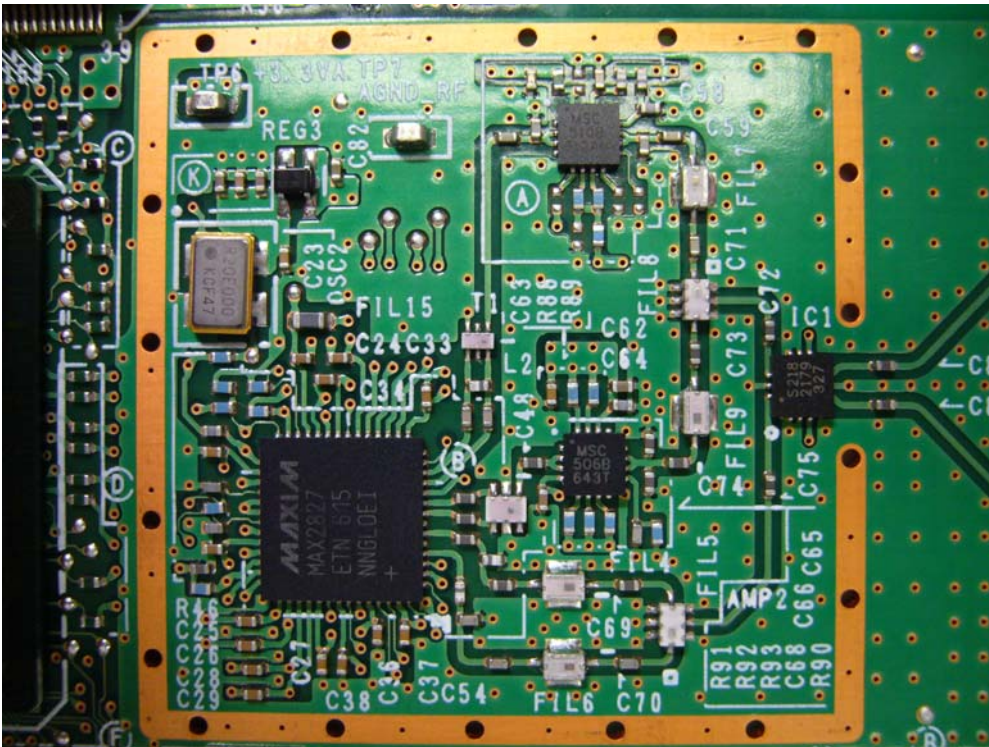

**RICOH COMPANY, LTD.**  
**Option(s) for Radiocommunications**  
**FCC ID: BBP-WLRW541**  
**IC: 144WLRW541**  
**(Model: R-WL54CN)**

Internal Photo

Front without Shield

Close-up of Shielded Area