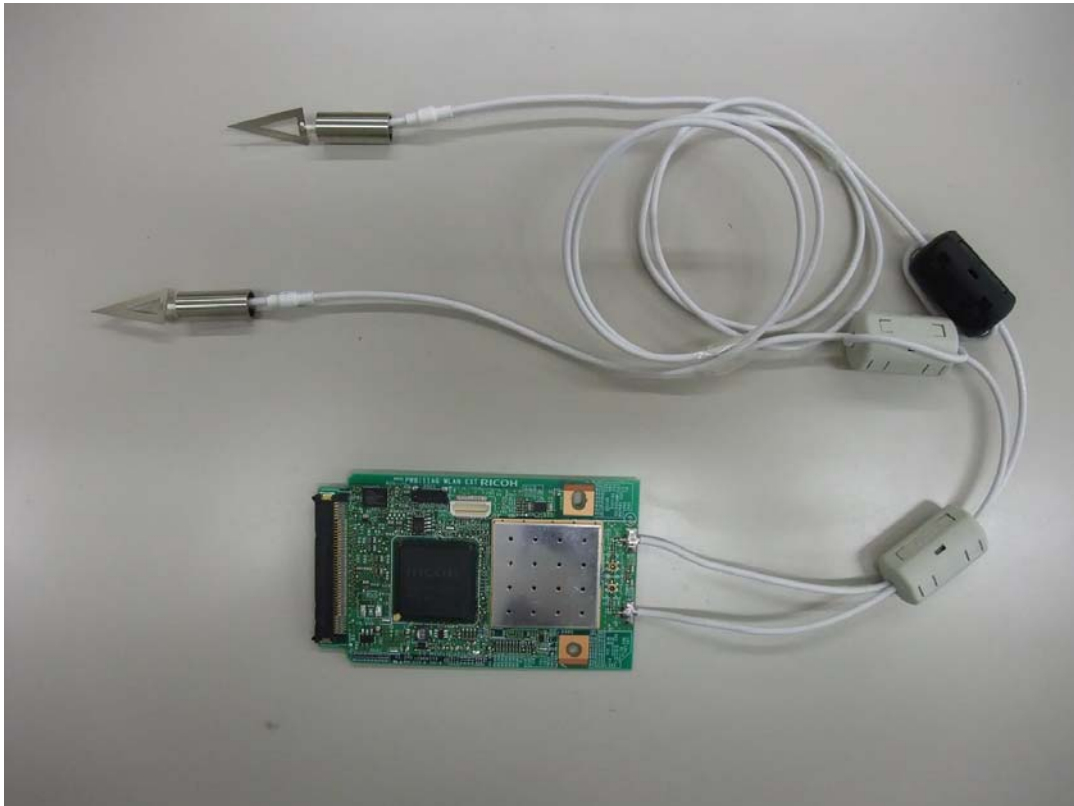

Internal Photo

Ricoh Company, Ltd.
FCC ID: BBP-WLRW54G2
IC: 144D-WLRW54G2
(Model: R-WL54M1GN)

Top (with shield)

Top (without shield)

Internal Photo

Ricoh Company, Ltd.
FCC ID: BBP-WLRW54G2
IC: 144D-WLRW54G2
(Model: R-WL54M1GN)

Top

Bottom

Internal Photo

**Ricoh Company, Ltd.
FCC ID: BBP-WLRW54G2
IC: 144D-WLRW54G2
(Model: R-WL54M1GN)**

Antenna (Internal)