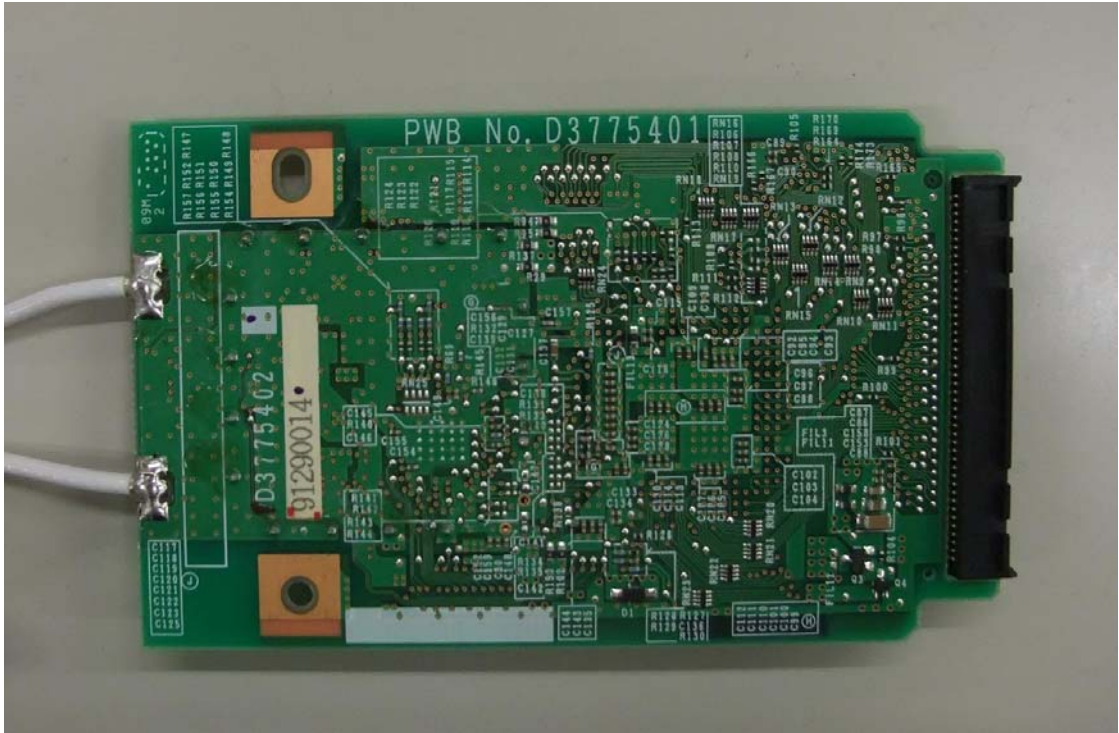

Internal Photo

Ricoh Company, Ltd.
FCC ID: BBP-WLRW54G2
IC: 144D-WLRW54G2
(Model: R-WL54M1GN)

Top (with shield)

Top (without shield)

Internal Photo

Ricoh Company, Ltd.
FCC ID: BBP-WLRW54G2
IC: 144D-WLRW54G2
(Model: R-WL54M1GN)

Top

Bottom

Internal Photo

**Ricoh Company, Ltd.
FCC ID: BBP-WLRW54G2
IC: 144D-WLRW54G2
(Model: R-WL54M1GN)**

Antenna (Internal)