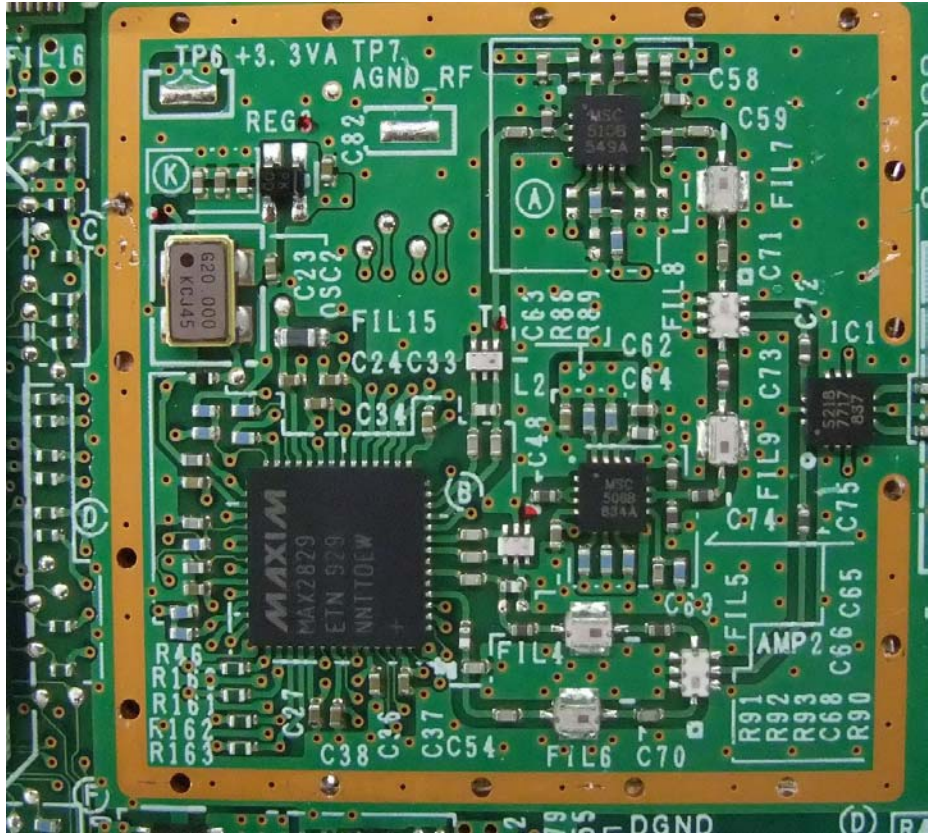

Internal Photo

Ricoh Company, Ltd.
FCC ID: BBP-WLRW54G2
IC: 144D-WLRW54G2
(Model: R-WL54M1GN)

Top (with shield)

Top (without shield)

Internal Photo

Ricoh Company, Ltd.
FCC ID: BBP-WLRW54G2
IC: 144D-WLRW54G2
(Model: R-WL54M1GN)

Top

Bottom

Internal Photo

**Ricoh Company, Ltd.
FCC ID: BBP-WLRW54G2
IC: 144D-WLRW54G2
(Model: R-WL54M1GN)**

Antenna (Internal)