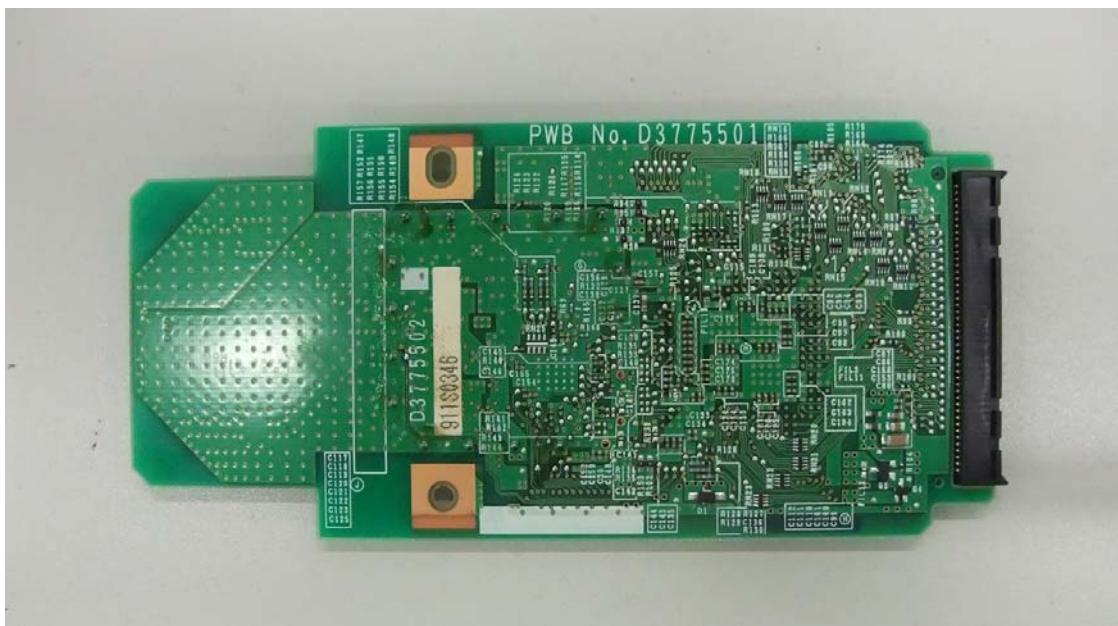

Internal Photo

Ricoh Company, Ltd.
FCC ID: BBP-WLRW54G2
IC : 144D-WLRW54G2
(Model: R-WL54C1GN)

Bottom