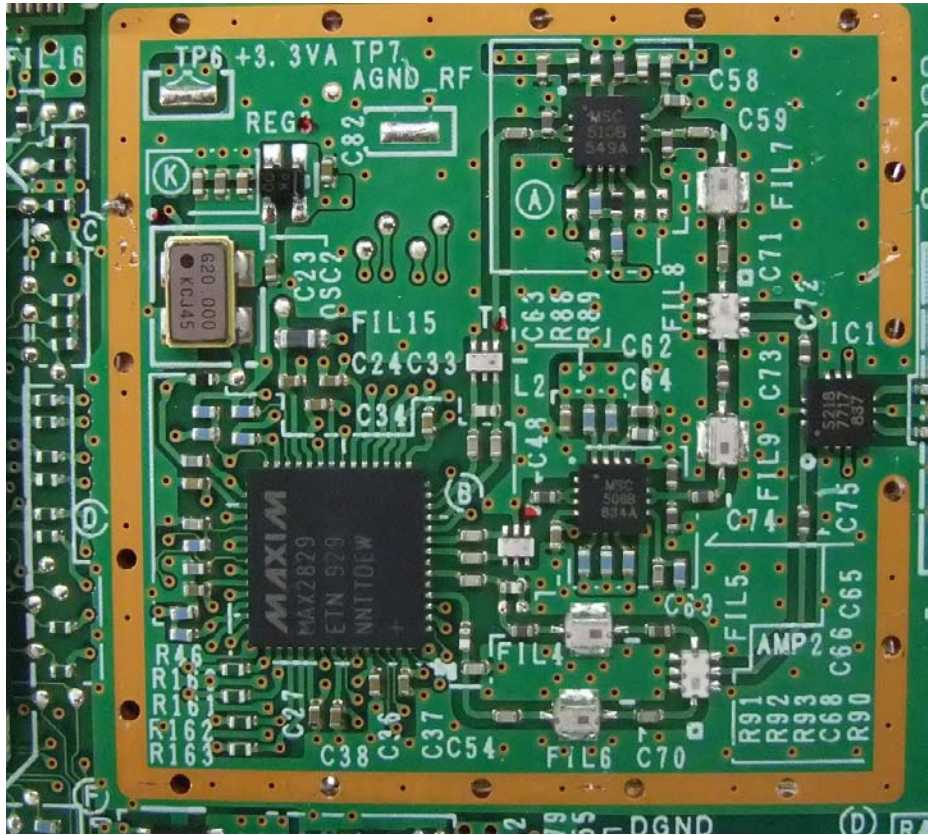

Internal Photo

Ricoh Company, Ltd.
FCC ID: BBP-WLRW54G2
IC : 144D-WLRW54G2
(Model: R-WL54C1GN)

Top (with shield)

Top (without shield)

Internal Photo

Ricoh Company, Ltd.
FCC ID: BBP-WLRW54G2
IC : 144D-WLRW54G2
(Model: R-WL54C1GN)