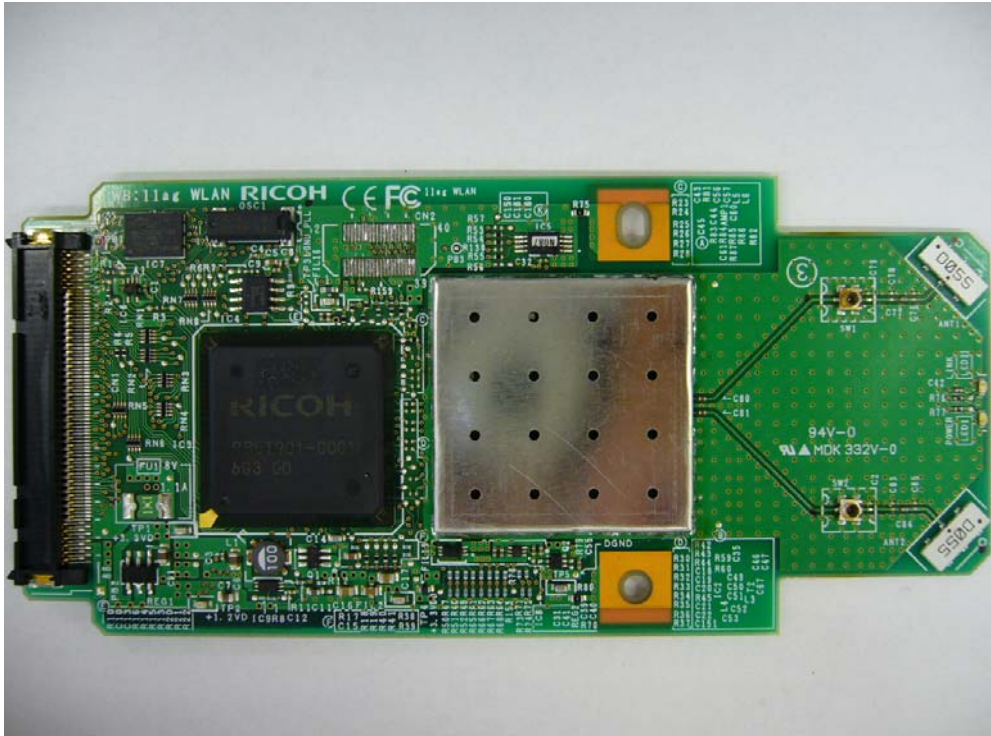

**RICOH COMPANY, LTD.**  
**Option(s) for Radiocommunications**  
**FCC ID: BBP-WLRW54G1**  
**IC: 144D-WLRW54G1**  
**(Model: R-WL54CG)**

External Photo

Front with Shield

Rear