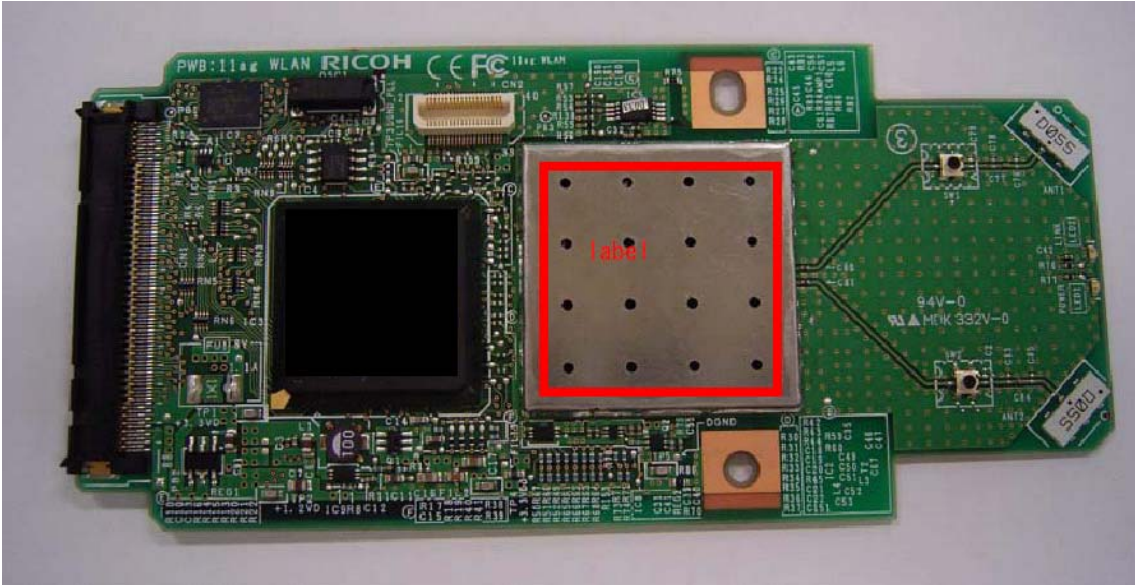

RICHO COMPANY, LTD.
FCC ID: BBP-WLRW54G1
IC Number: 144D-WLRW54G1
Model: R-WL54MG / R-WL54CG

Label Location

Model: R-WL54MG

Model: R-WL54CG