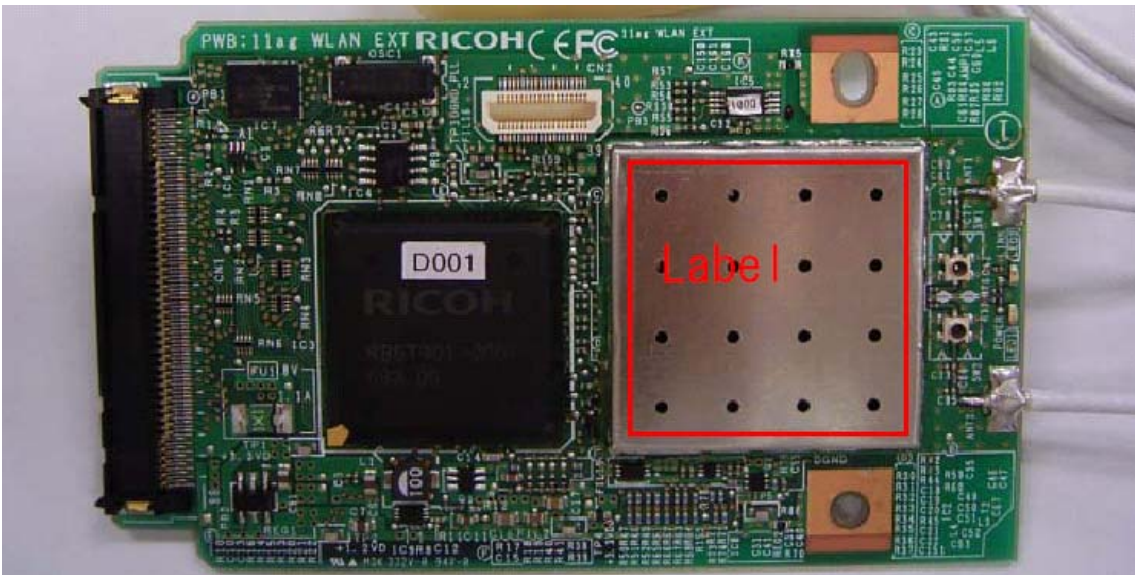

RICHO COMPANY, LTD.
FCC ID: BBP-WLRW54G1
IC Number: 144D-WLRW54G1
Model: R-WL54MG / R-WL54CG

Label Location

Model: R-WL54MG

Model: R-WL54CG