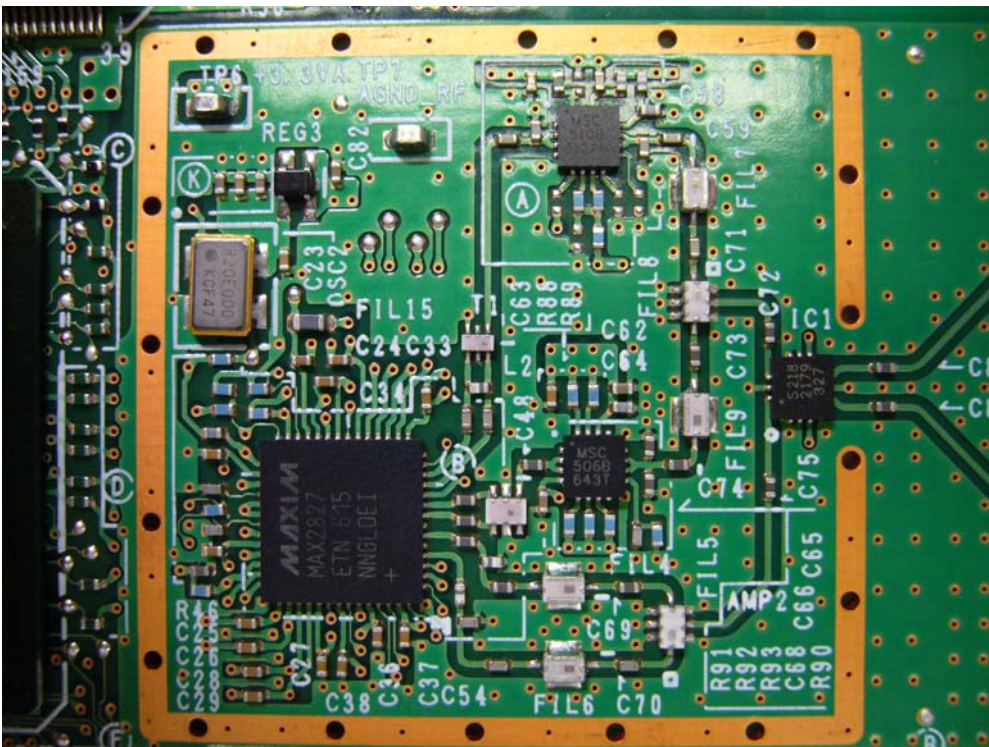

RICOH COMPANY, LTD.
Option(s) for Radiocommunications
FCC ID: BBP-WLRW54G1
IC: 144D-WLRW54G1
(Model: R-WL54MG)

Internal Photo

Front without Shield

Close-up of Shielded Area