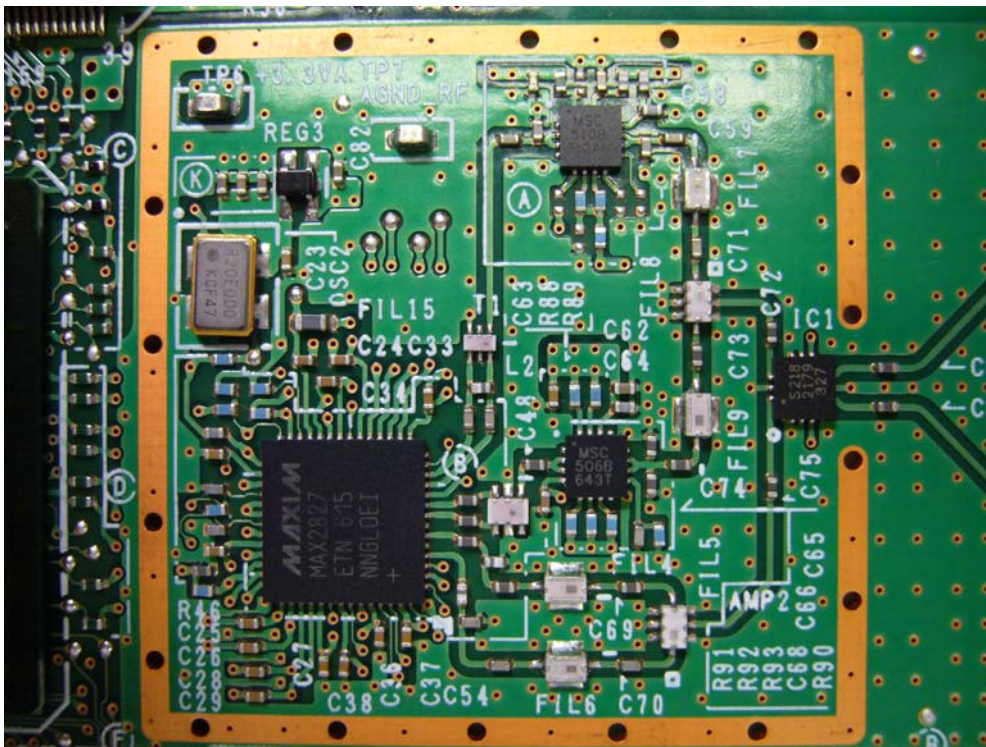

RICOH COMPANY, LTD.
Option(s) for Radiocommunications
FCC ID: BBP-WLRW54G1
IC: 144D-WLRW54G1
(Model: R-WL54CG)

Internal Photo

Front without Shield

Close-up of Shielded Area