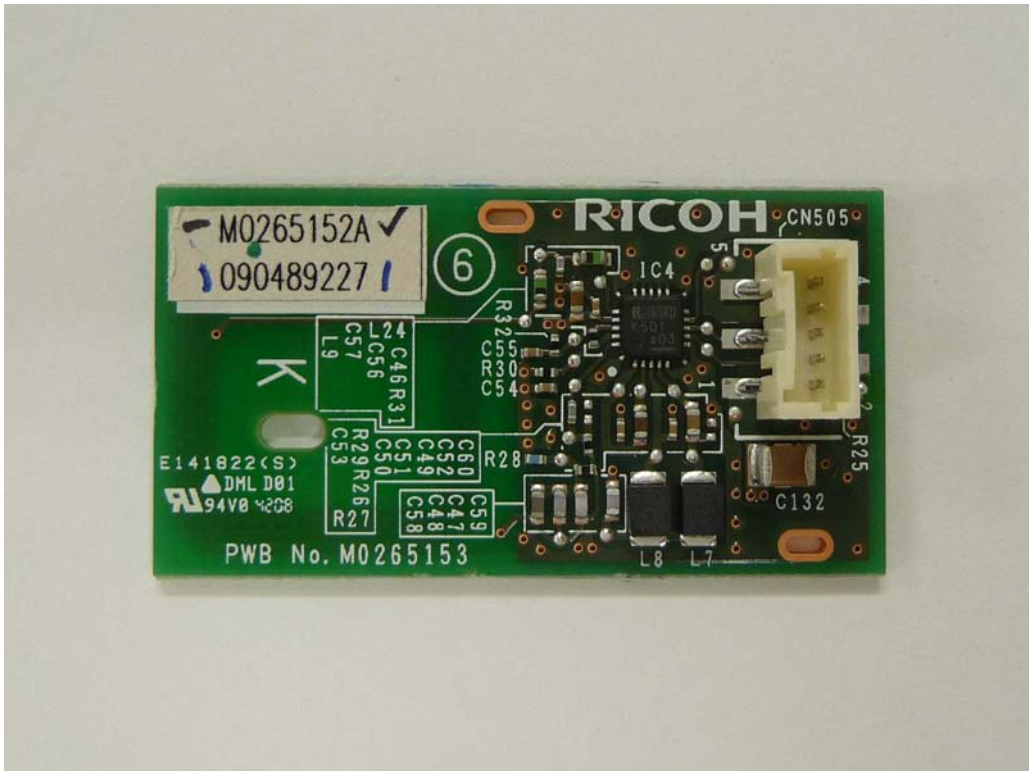

**Internal Photo
Color Laser Printer**

**Ricoh Company, Ltd.
FCC ID: BBP-RFZEU01
IC: 144D-RFZEU01**

RFID Part Location from right side - 1

RFID Part Location from right side - 2

RFID Part Location from top side - 1

RFID Part Location from top side - 2

Top – 0ch(K)

Bottom – 0ch(K)

Top – 1ch(M)

Bottom – 1ch(M)

Top – 2ch(C)

Bottom – 2ch(C)

Top – 3ch(Y)

Bottom – 3ch(Y)

Top - CPU

Bottom - CPU