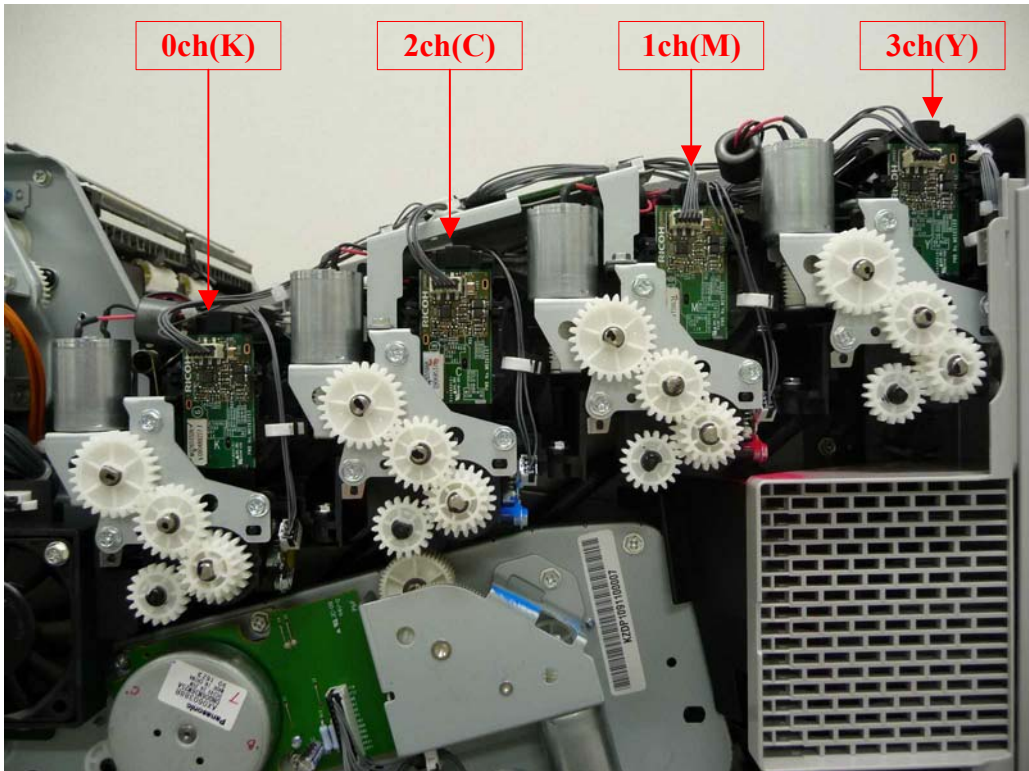

**Internal Photo
Color Laser Printer**

**Ricoh Company, Ltd.
FCC ID: BBP-RFZEU01
IC: 144D-RFZEU01**

RFID Part Location from right side - 1

RFID Part Location from right side - 2

RFID Part Location from top side - 1

RFID Part Location from top side - 2

Top – 0ch(K)

Bottom – 0ch(K)

Top – 1ch(M)

Bottom – 1ch(M)

Top – 2ch(C)

Bottom – 2ch(C)

Top – 3ch(Y)

Bottom – 3ch(Y)

Top - CPU

Bottom - CPU