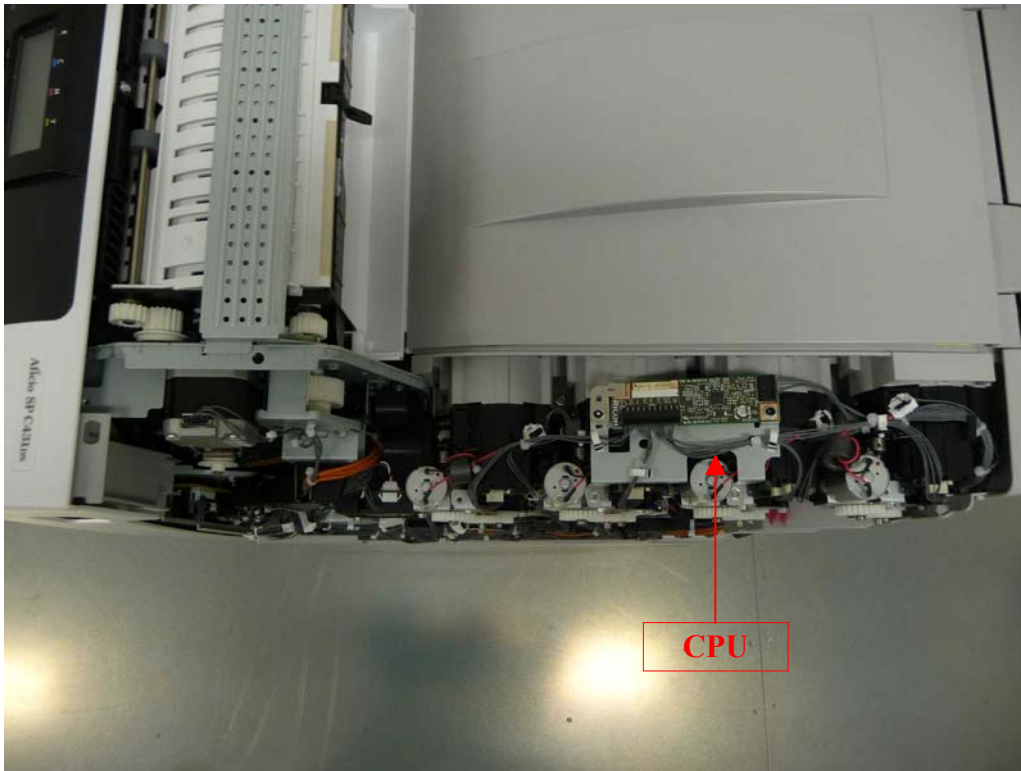

**Internal Photo
Color Laser Printer**

**Ricoh Company, Ltd.
FCC ID: BBP-RFZEU01
IC: 144D-RFZEU01**

RFID Part Location from right side - 1

RFID Part Location from right side - 2

RFID Part Location from top side - 1

RFID Part Location from top side - 2

Top – 0ch(K)

Bottom – 0ch(K)

Top – 1ch(M)

Bottom – 1ch(M)

Top – 2ch(C)

Bottom – 2ch(C)

Top – 3ch(Y)

Bottom – 3ch(Y)

Top - CPU

Bottom - CPU