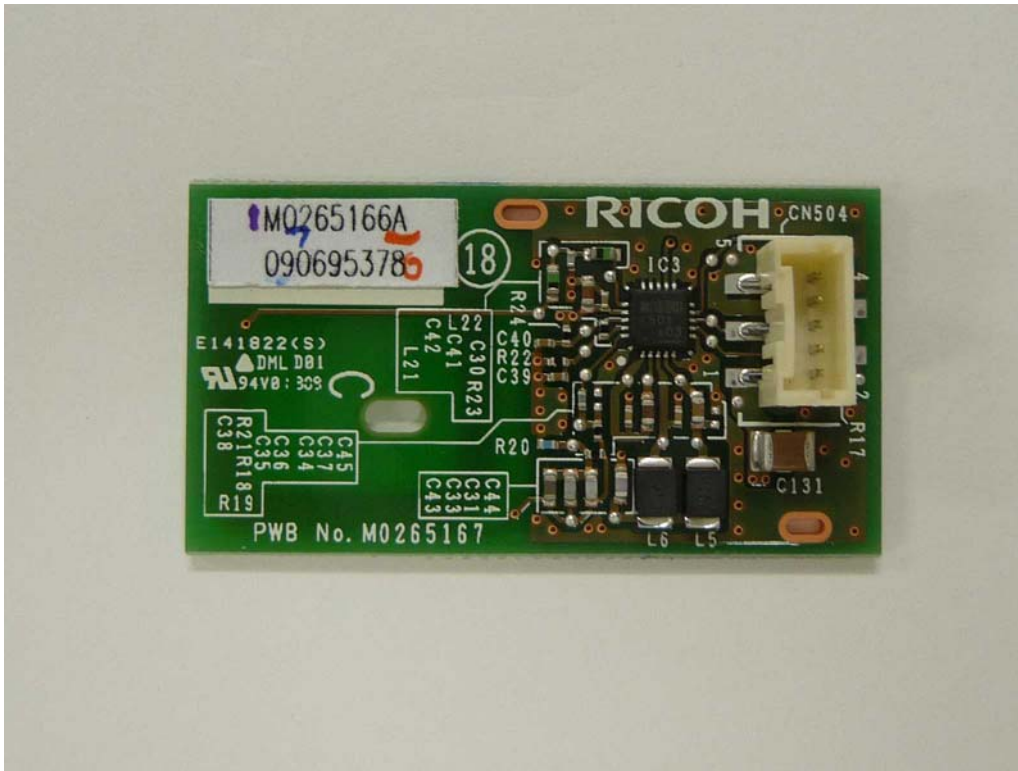

**Internal Photo
Color Laser Printer**

**Ricoh Company, Ltd.
FCC ID: BBP-RFZEU01
IC: 144D-RFZEU01**

RFID Part Location from right side - 1

RFID Part Location from right side - 2

RFID Part Location from top side - 1

RFID Part Location from top side - 2

Top – 0ch(K)

Bottom – 0ch(K)

Top – 1ch(M)

Bottom – 1ch(M)

Top – 2ch(C)

Bottom – 2ch(C)

Top – 3ch(Y)

Bottom – 3ch(Y)

Top - CPU

Bottom - CPU