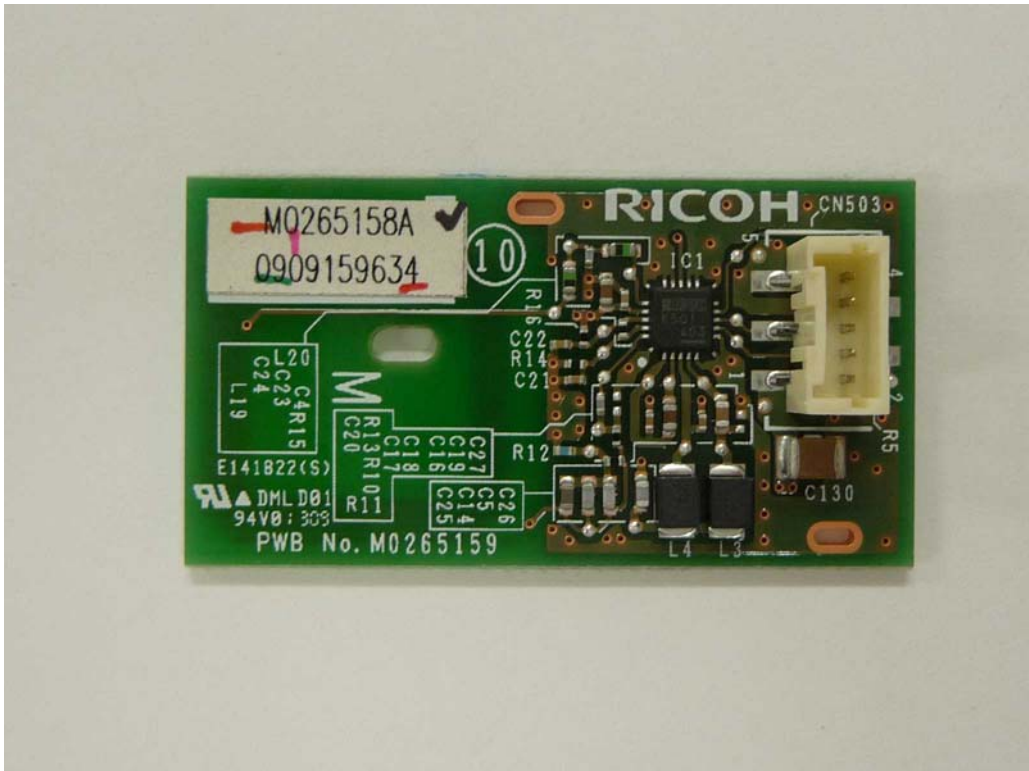

**Internal Photo
Color Laser Printer**

**Ricoh Company, Ltd.
FCC ID: BBP-RFZEU01
IC: 144D-RFZEU01**

RFID Part Location from right side - 1

RFID Part Location from right side - 2

RFID Part Location from top side - 1

RFID Part Location from top side - 2

Top – 0ch(K)

Bottom – 0ch(K)

Top – 1ch(M)

Bottom – 1ch(M)

Top – 2ch(C)

Bottom – 2ch(C)

Top – 3ch(Y)

Bottom – 3ch(Y)

Top - CPU

Bottom - CPU