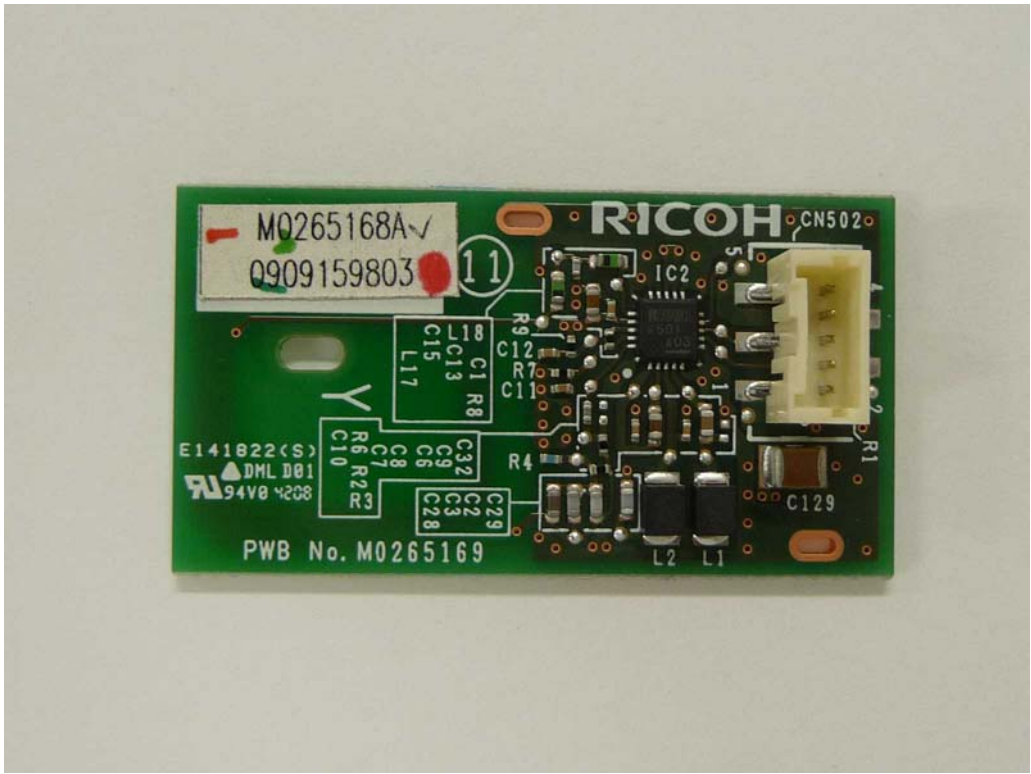

**Internal Photo
Color Laser Printer**

**Ricoh Company, Ltd.
FCC ID: BBP-RFZEU01
IC: 144D-RFZEU01**

RFID Part Location from right side - 1

RFID Part Location from right side - 2

RFID Part Location from top side - 1

RFID Part Location from top side - 2

Top – 0ch(K)

Bottom – 0ch(K)

Top – 1ch(M)

Bottom – 1ch(M)

Top – 2ch(C)

Bottom – 2ch(C)

Top – 3ch(Y)

Bottom – 3ch(Y)

Top - CPU

Bottom - CPU