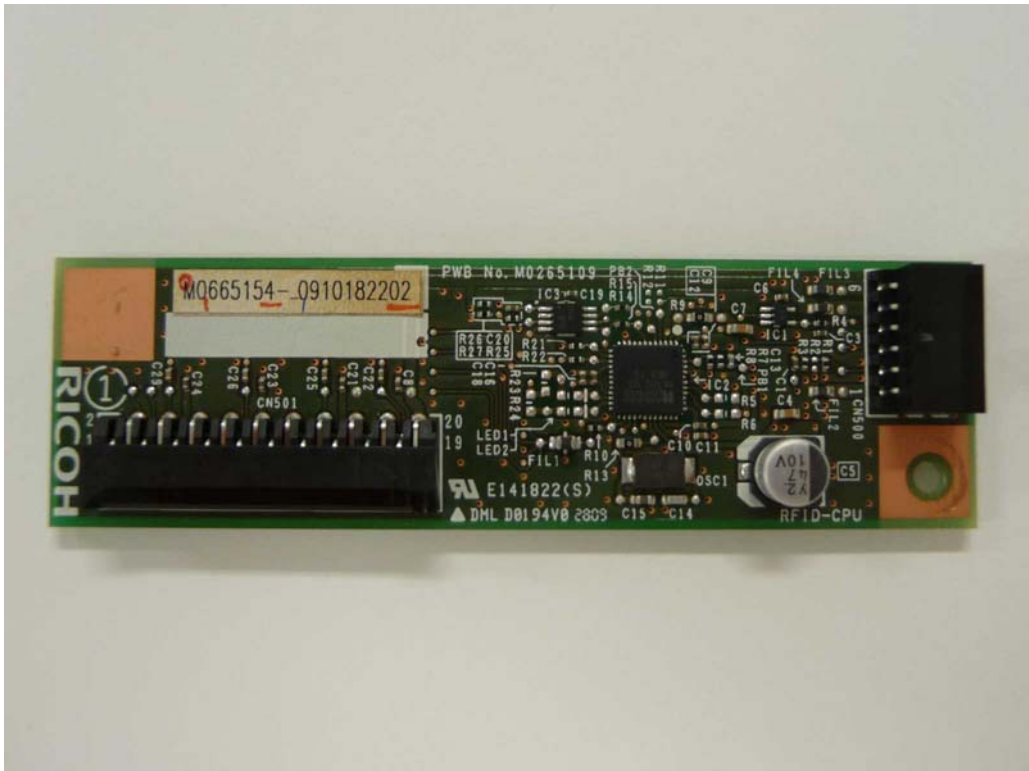

**Internal Photo
Color Laser Printer**

**Ricoh Company, Ltd.
FCC ID: BBP-RFZEU01
IC: 144D-RFZEU01**

RFID Part Location from right side - 1

RFID Part Location from right side - 2

RFID Part Location from top side - 1

RFID Part Location from top side - 2

Top – 0ch(K)

Bottom – 0ch(K)

Top – 1ch(M)

Bottom – 1ch(M)

Top – 2ch(C)

Bottom – 2ch(C)

Top – 3ch(Y)

Bottom – 3ch(Y)

Top - CPU

Bottom - CPU