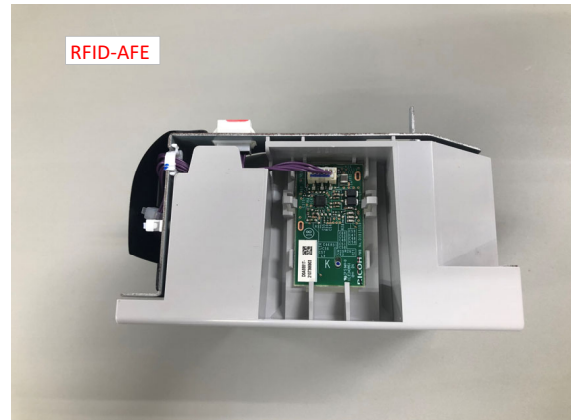

Open the toner bottle cover.

RFID-CPU

RFID-AFE

Pull the toner bottle toward you.

RFID-Tag

RFID-CPU

RFID-AFE

The antenna pattern is the part surrounded by the red frame.

RFIC is the part surrounded by the red frame .

MTP 5 KE 94V-0 E243951
24.18.07
JG
M0E85473-A
2106000055

PWB No. M0E85474 P83
R19 R18 R17 R16 R15 R14 R13 R12 R11 R10 R9 R8 R7 R6 R5 R4 R3 R2 R1
R21 R20 R19 R18 R17 R16 R15 R14 R13 R12 R11 R10 R9 R8 R7 R6 R5 R4 R3 R2 R1
R21 R20 R19 R18 R17 R16 R15 R14 R13 R12 R11 R10 R9 R8 R7 R6 R5 R4 R3 R2 R1