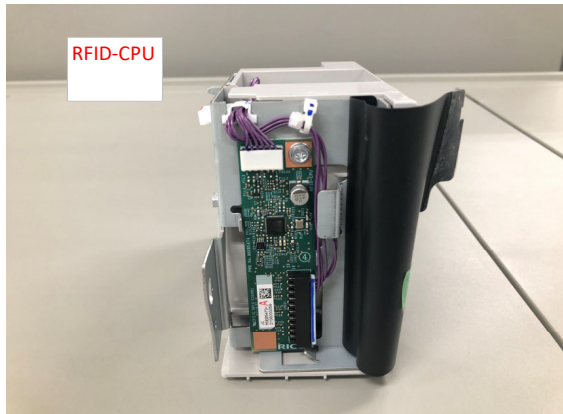

Open the toner bottle cover.

RFID-CPU

RFID-AFE

Pull the toner bottle toward you.

RFID-Tag

RFID-CPU

RFID-AFE

The antenna pattern is the part surrounded by the red frame.

RFIC is the part surrounded by the red frame .

MTP 5 KE 94V-0 E243951
24.18.07
JG
M0E85473-A
2106000055

PWB No. M0E85474 P83
R19 R18 R17 R16 R15 R14 R13 R12 R11 R10 R9 R8 R7 R6 R5 R4 R3 R2 R1
R21 R20 R19 R18 R17 R16 R15 R14 R13 R12 R11 R10 R9 R8 R7 R6 R5 R4 R3 R2 R1
R21 R20 R19 R18 R17 R16 R15 R14 R13 R12 R11 R10 R9 R8 R7 R6 R5 R4 R3 R2 R1