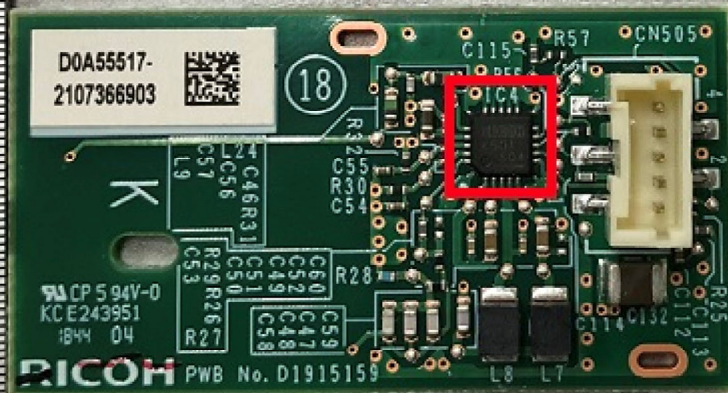

Open the toner bottle cover.

RFID-CPU

RFID-AFE

Pull the toner bottle toward you.

RFID-Tag

RFID-CPU

RFID-AFE

The antenna pattern is the part surrounded by the red frame.

RFIC is the part surrounded by the red frame .

MTP 5 KE 94V-0 E243951
24.18.07
JG
M0E85473-A
2106000055

PWB No. M0E85474 P83
R19 R18 R17 R16 R15 R14 R13 R12 R11 R10 R9 R8 R7 R6 R5 R4 R3 R2 R1
R21 R20 R19 R18 R17 R16 R15 R14 R13 R12 R11 R10 R9 R8 R7 R6 R5 R4 R3 R2 R1
R21 R20 R19 R18 R17 R16 R15 R14 R13 R12 R11 R10 R9 R8 R7 R6 R5 R4 R3 R2 R1