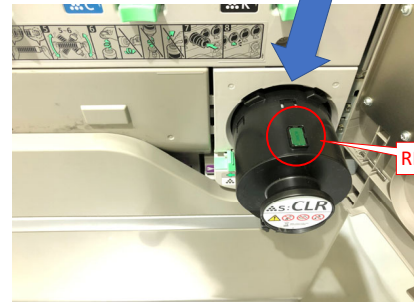

Open the toner bottle cover.

RFID-CPU

RFID-AFE

Pull the toner bottle toward you.

RFID-Tag

RFID-CPU

RFID-AFE

The antenna pattern is the part surrounded by the red frame.

RFIC is the part surrounded by the red frame .

MTP 5 KE 94V-0 E243951
24.18.07
JG
M0E85473-A
2106000055

PWB No. M0E85474 P83
R19 R18 R17 R16 R15 R14 R13 R12 R11 R10 R9 R8 R7 R6 R5 R4 R3 R2 R1
R21 R20 R19 R18 R17 R16 R15 R14 R13 R12 R11 R10 R9 R8 R7 R6 R5 R4 R3 R2 R1
R21 R20 R19 R18 R17 R16 R15 R14 R13 R12 R11 R10 R9 R8 R7 R6 R5 R4 R3 R2 R1