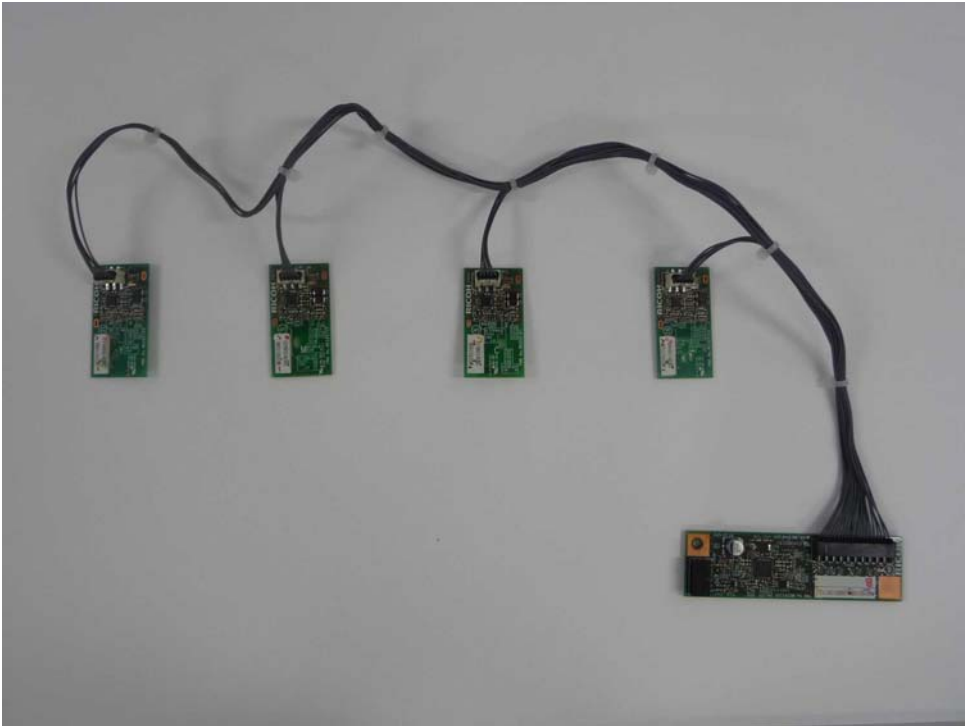

Internal Photo

**Ricoh Company, Ltd.
Pro C751EX / Pro C651EX / Pro C751**

Internal Photo

Ricoh Company, Ltd.
Pro C751EX / Pro C651EX / Pro C751

Top - CPU

Bottom - CPU

Top - 0ch (Black)

Bottom - 0ch (Black)

Top - 1ch (Cyan)

Bottom - 1ch (Cyan)

Top – 2ch (Magenta)

Bottom – 2ch (Magenta)

Top – 3ch (Yellow)

Bottom – 3ch (Yellow)