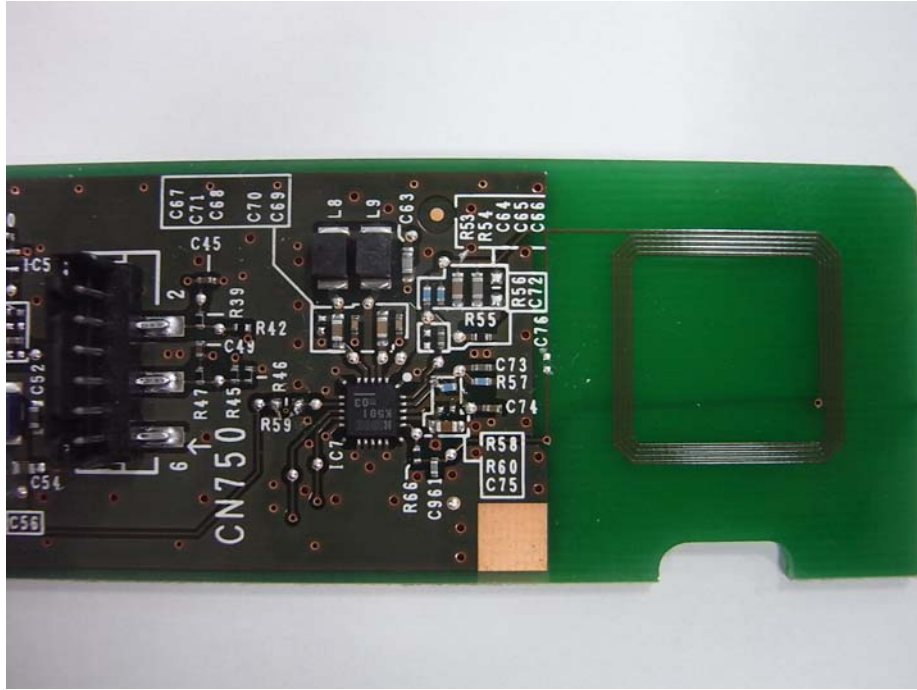

RFID Module Location

Enlarged

Vertical

Vertical with Ink Holder

RFID Module – Front

Rear

Front – Left

Front – Center (Left)

Front - Center (Center)

Front - Center (Right)

**Internal Photo
Full-Color MFP**

**Ricoh Company, Ltd.
FCC ID: BBP-RFDIA01
IC: 144D-RFDIA01**

Front –Right

Rear – Left

Rear – Center (Left)

Rear – Center (Right)