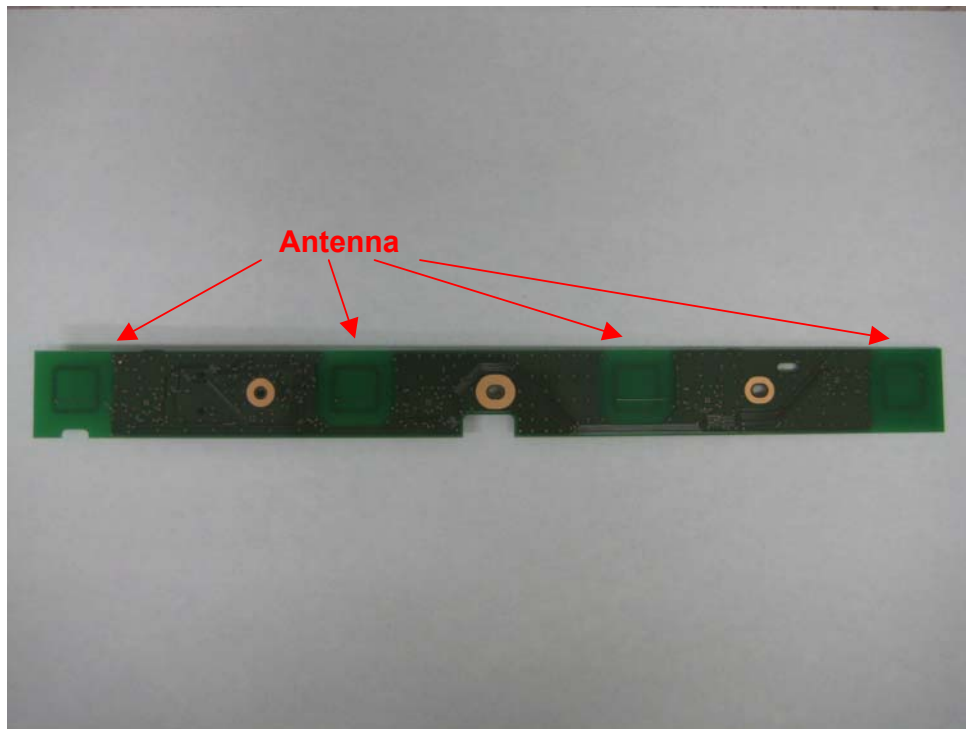

RFID Module Location

Enlarged

Vertical

Vertical with Ink Holder

RFID Module – Front

Rear

Front – Left

Front – Center (Left)

Front - Center (Center)

Front - Center (Right)

**Internal Photo
Full-Color MFP**

**Ricoh Company, Ltd.
FCC ID: BBP-RFDIA01
IC: 144D-RFDIA01**

Front –Right

Rear – Left

Rear – Center (Left)

Rear – Center (Right)