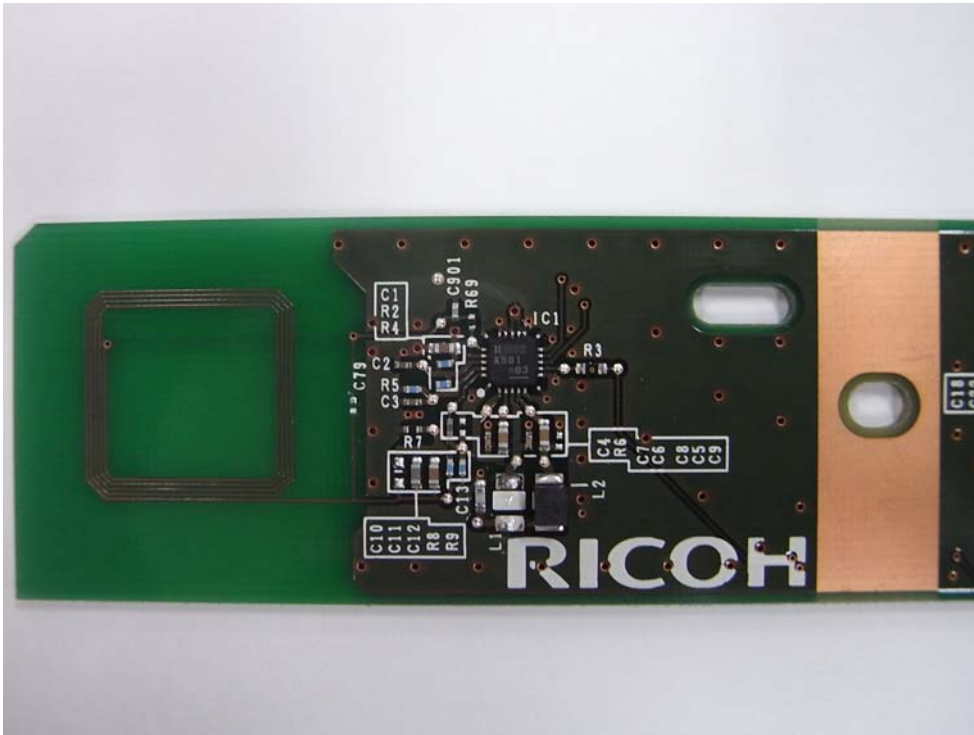

RFID Module Location

Enlarged

Vertical

Vertical with Ink Holder

RFID Module – Front

Rear

Front – Left

Front – Center (Left)

Front - Center (Center)

Front - Center (Right)

**Internal Photo
Full-Color MFP**

**Ricoh Company, Ltd.
FCC ID: BBP-RFDIA01
IC: 144D-RFDIA01**

Front –Right

Rear – Left

Rear – Center (Left)

Rear – Center (Right)