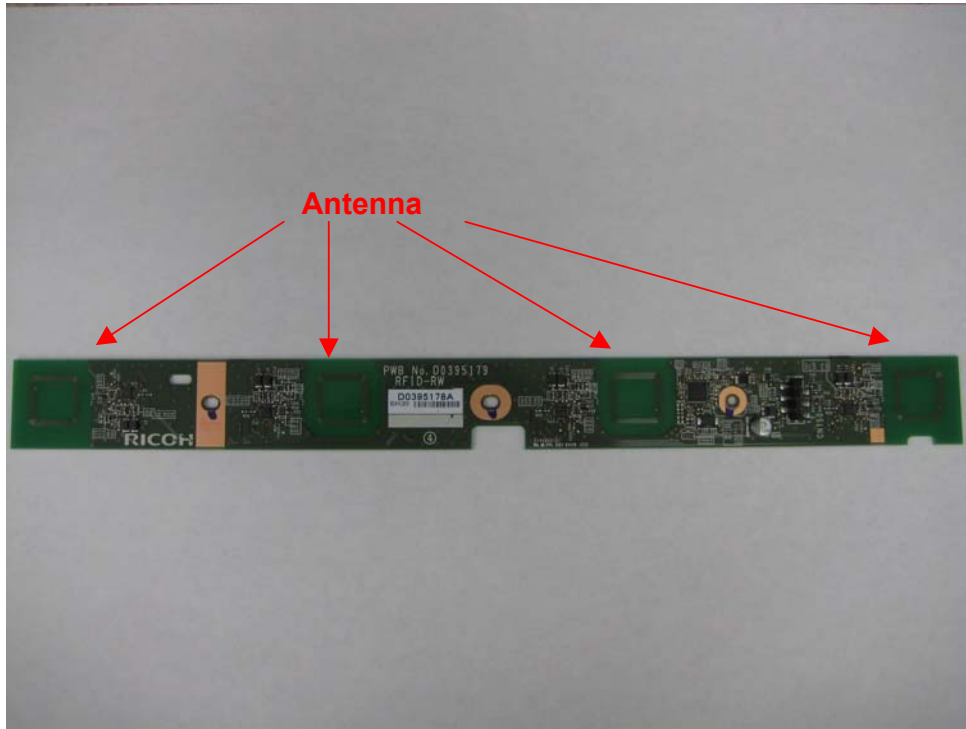

RFID Module Location

Enlarged

Vertical

Vertical with Ink Holder

RFID Module – Front

Rear

Front – Left

Front – Center (Left)

Front - Center (Center)

Front - Center (Right)

**Internal Photo
Full-Color MFP**

**Ricoh Company, Ltd.
FCC ID: BBP-RFDIA01
IC: 144D-RFDIA01**

Front –Right

Rear – Left

Rear – Center (Left)

Rear – Center (Right)