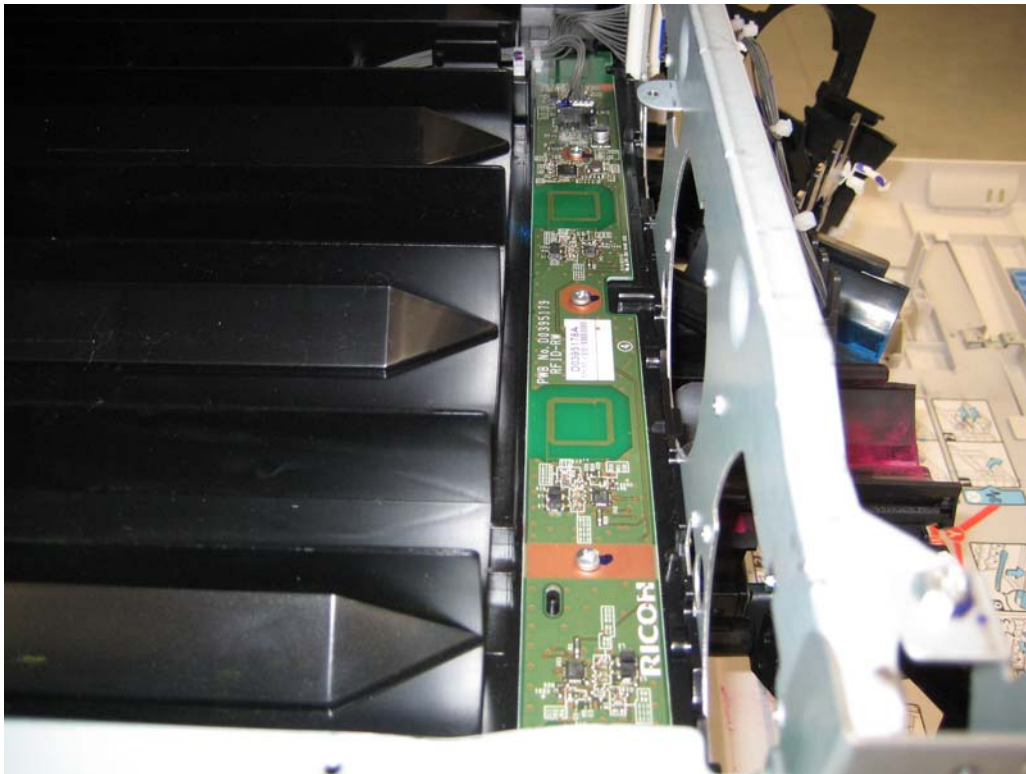

RFID Module Location

Enlarged

Vertical

Vertical with Ink Holder

RFID Module – Front

Rear

Front – Left

Front – Center (Left)

Front - Center (Center)

Front - Center (Right)

**Internal Photo
Full-Color MFP**

**Ricoh Company, Ltd.
FCC ID: BBP-RFDIA01
IC: 144D-RFDIA01**

Front –Right

Rear – Left

Rear – Center (Left)

Rear – Center (Right)