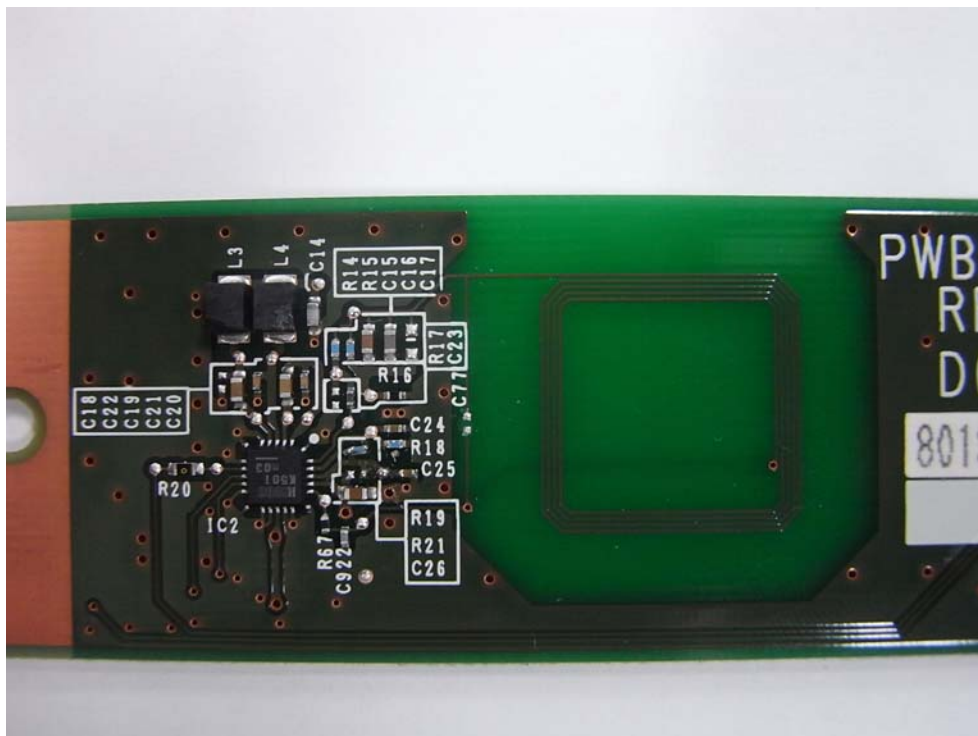

RFID Module Location

Enlarged

Vertical

Vertical with Ink Holder

RFID Module – Front

Rear

Front – Left

Front – Center (Left)

Front - Center (Center)

Front - Center (Right)

**Internal Photo
Full-Color MFP**

**Ricoh Company, Ltd.
FCC ID: BBP-RFDIA01
IC: 144D-RFDIA01**

Front –Right

Rear – Left

Rear – Center (Left)

Rear – Center (Right)