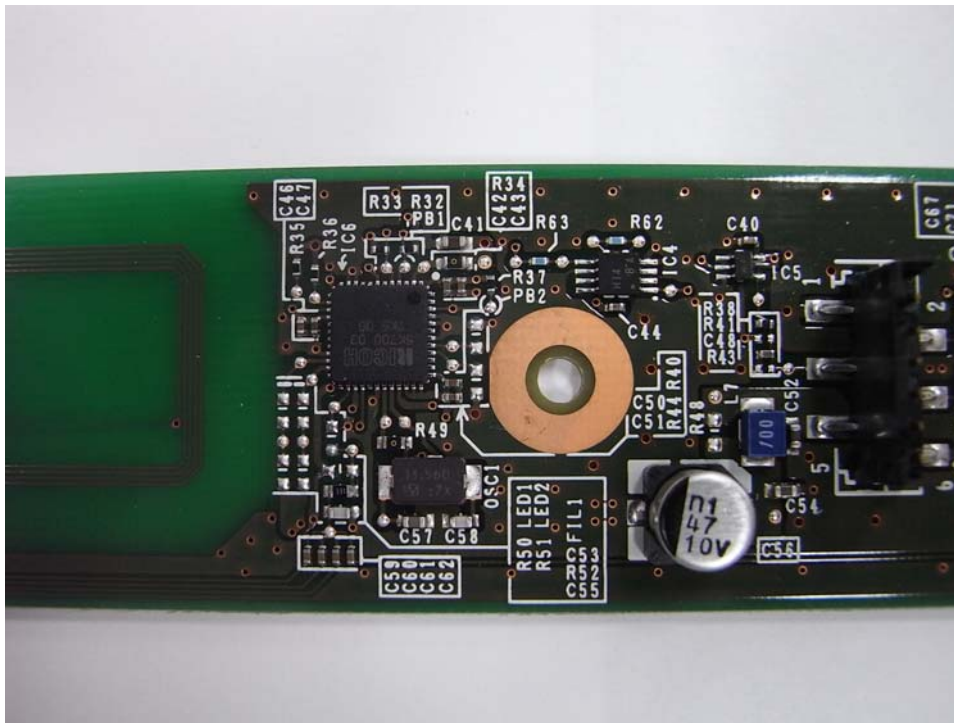

RFID Module Location

Enlarged

Vertical

Vertical with Ink Holder

RFID Module – Front

Rear

Front – Left

Front – Center (Left)

Front - Center (Center)

Front - Center (Right)

**Internal Photo
Full-Color MFP**

**Ricoh Company, Ltd.
FCC ID: BBP-RFDIA01
IC: 144D-RFDIA01**

Front –Right

Rear – Left

Rear – Center (Left)

Rear – Center (Right)