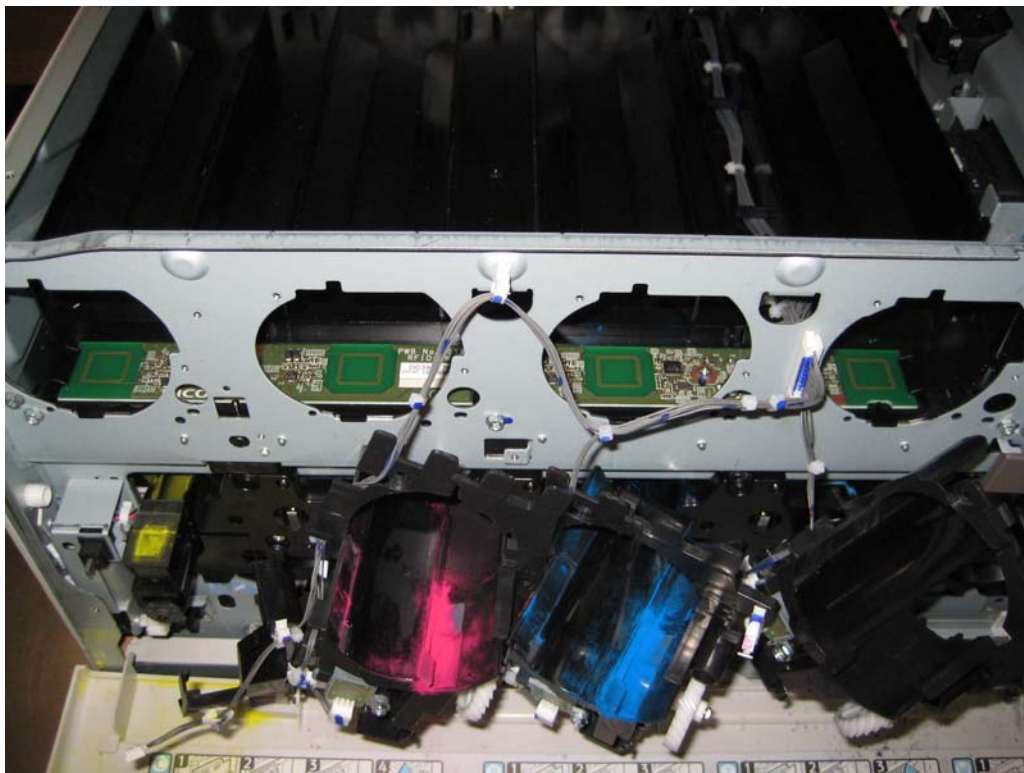

RFID Module Location

Enlarged

Vertical

Vertical with Ink Holder

RFID Module – Front

Rear

Front – Left

Front – Center (Left)

Front - Center (Center)

Front - Center (Right)

**Internal Photo
Full-Color MFP**

**Ricoh Company, Ltd.
FCC ID: BBP-RFDIA01
IC: 144D-RFDIA01**

Front –Right

Rear – Left

Rear – Center (Left)

Rear – Center (Right)