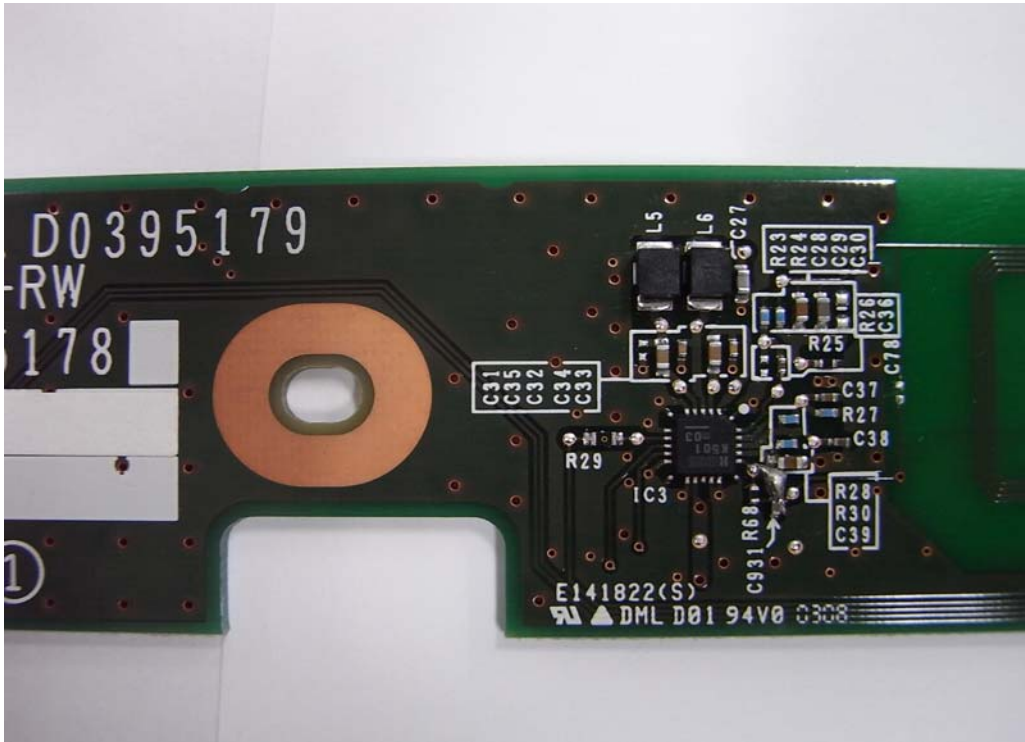

RFID Module Location

Enlarged

Vertical

Vertical with Ink Holder

RFID Module – Front

Rear

Front – Left

Front – Center (Left)

Front - Center (Center)

Front - Center (Right)

**Internal Photo
Full-Color MFP**

**Ricoh Company, Ltd.
FCC ID: BBP-RFDIA01
IC: 144D-RFDIA01**

Front –Right

Rear – Left

Rear – Center (Left)

Rear – Center (Right)