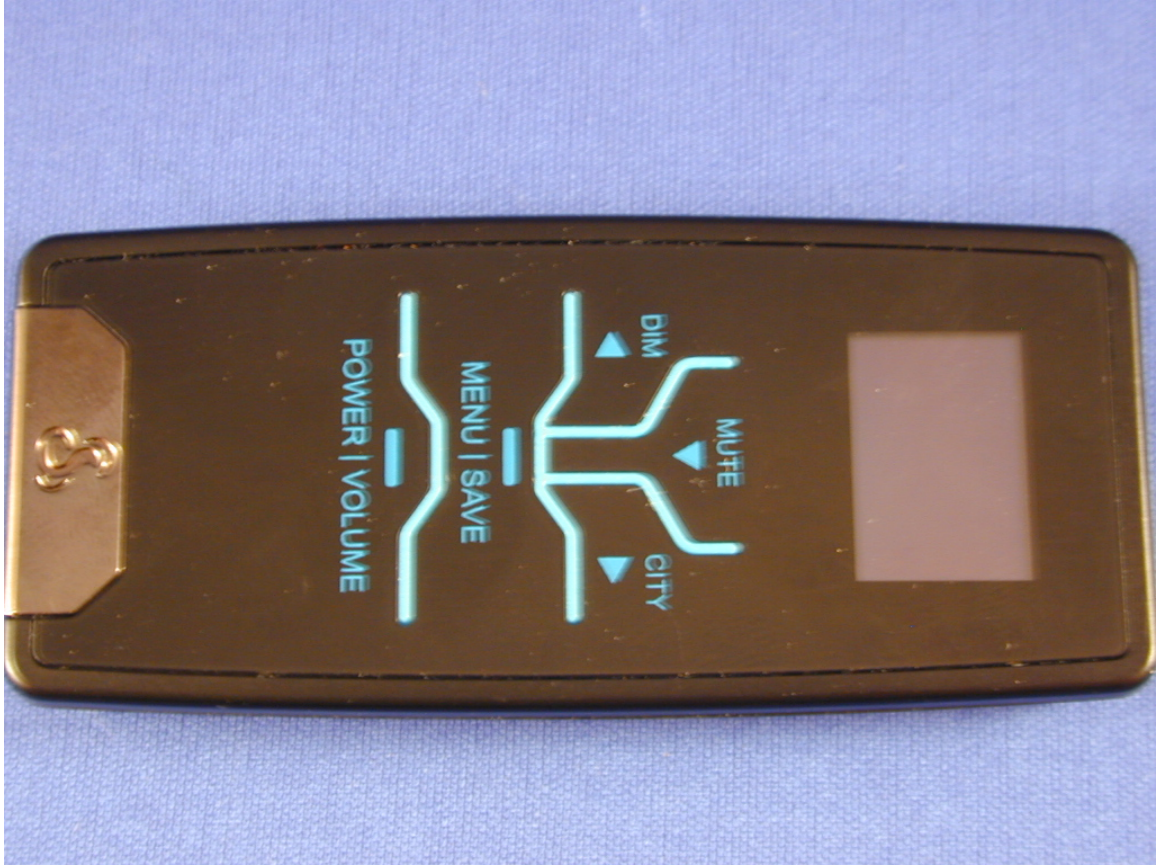

APPLICANT: COBRA ELECTRONICS CORP.
FCC ID: BBOXRSR8RDU

EXTERNAL PHOTOS

09/02/08 01633 0083832
XRS R10G RDU PrePro

BG TECH
01633