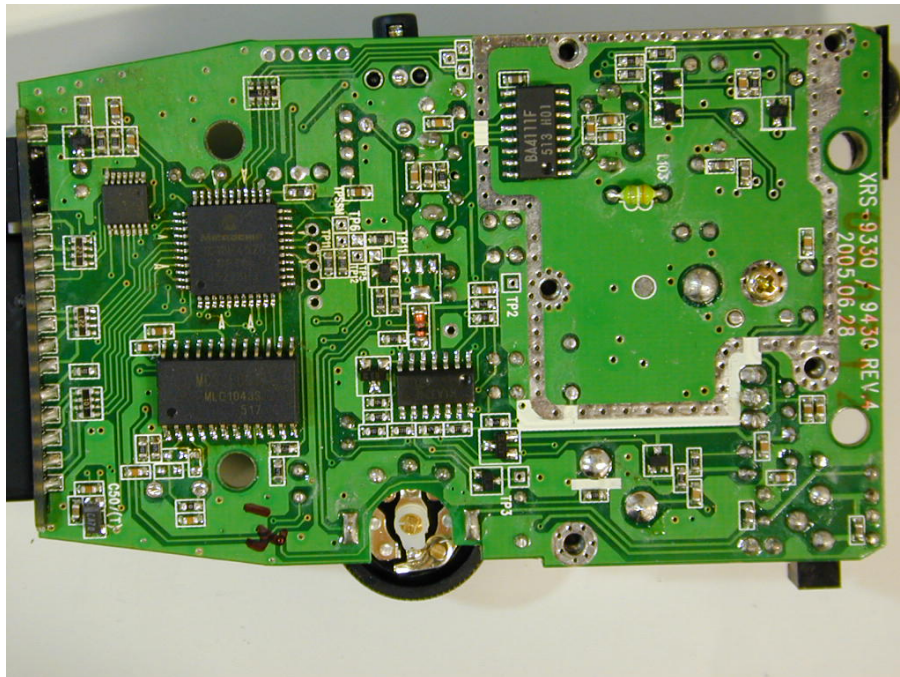

COBRA ELECTRONICS CORPORATION
FCC ID: BBOXRS9430

INTERNAL PHOTOS

MODEL #: XRS9430

MODEL #: 9330

LASER