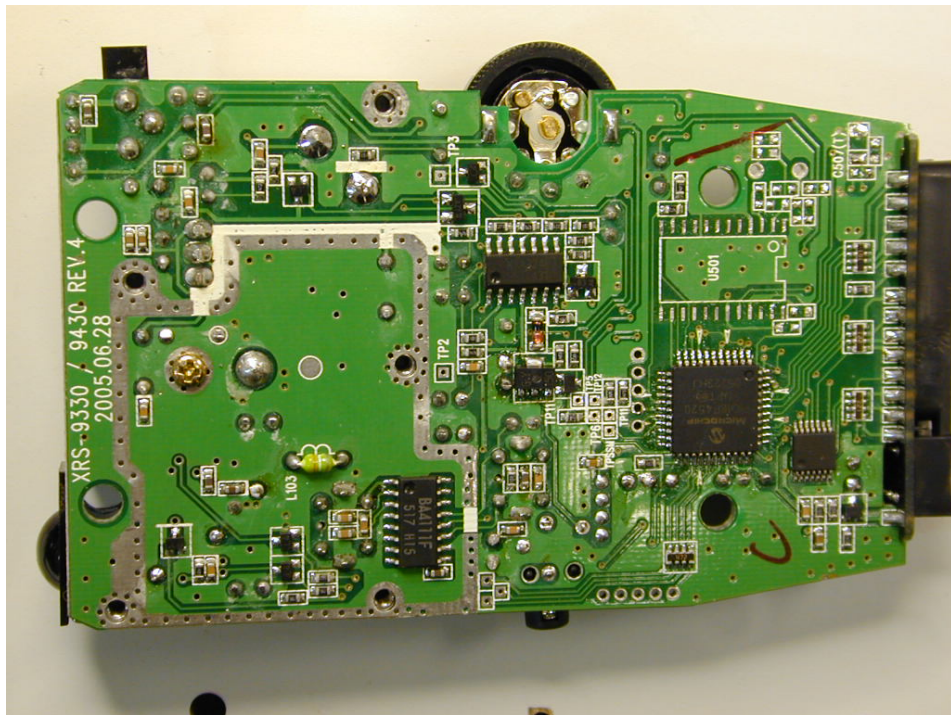

COBRA ELECTRONICS CORPORATION
FCC ID: BBOXRS9430

INTERNAL PHOTOS

MODEL #: XRS9430

MODEL #: 9330

LASER