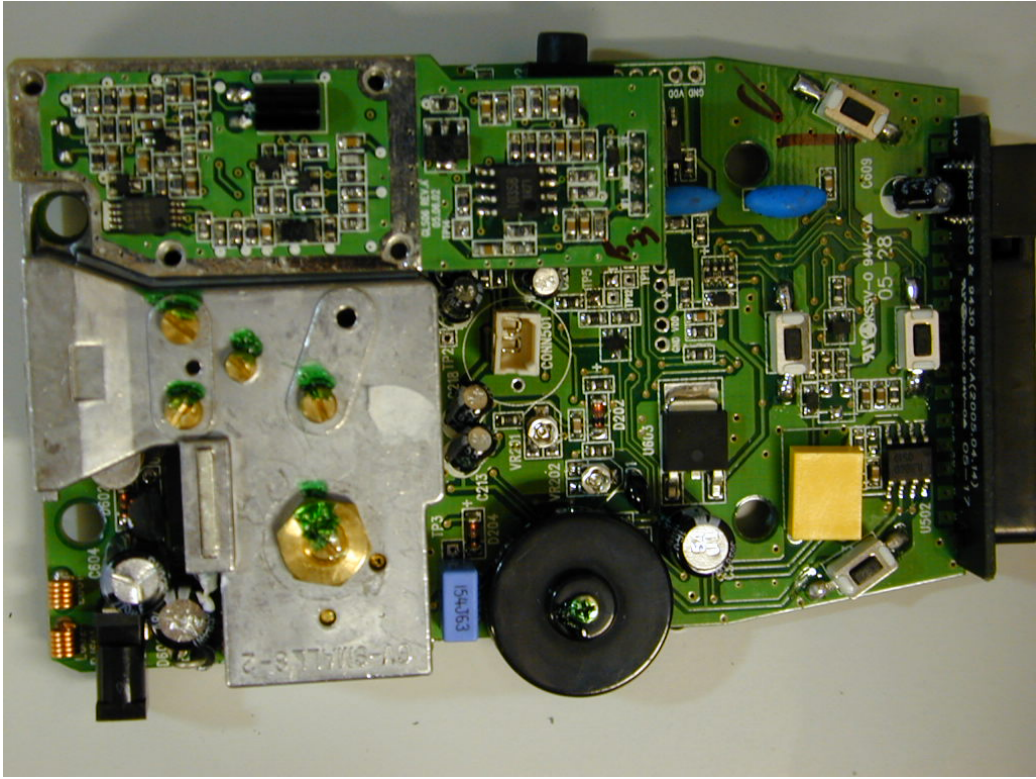

COBRA ELECTRONICS CORPORATION
FCC ID: BBOXRS9430

INTERNAL PHOTOS

MODEL #: XRS9430

MODEL #: 9330

LASER