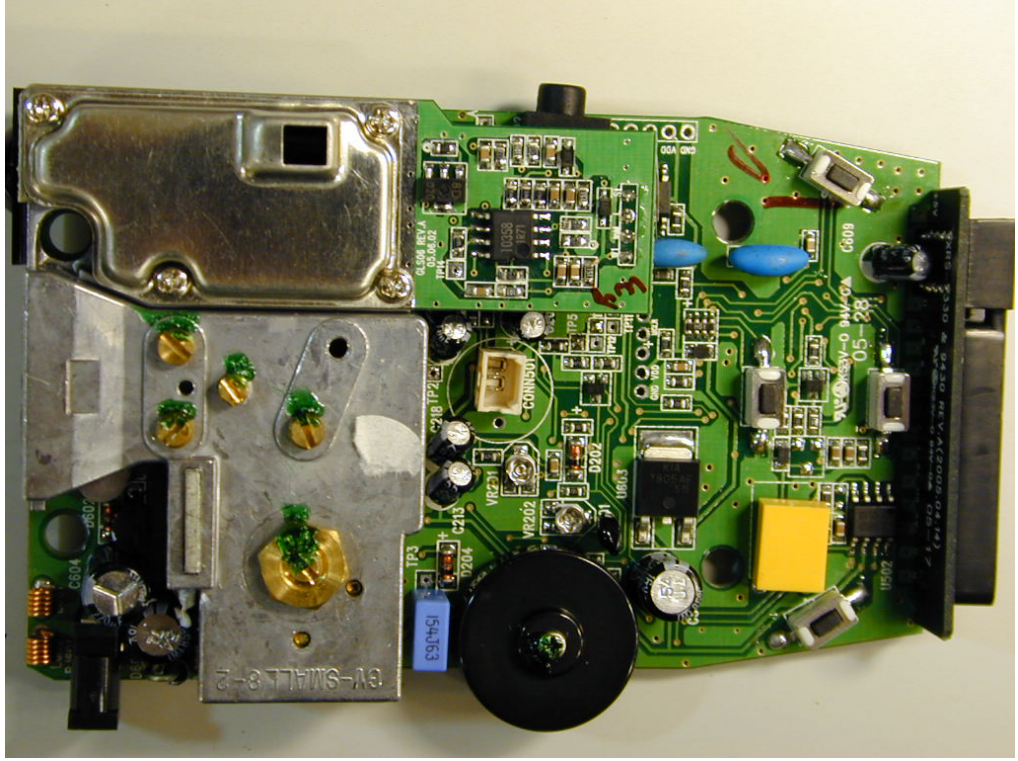

COBRA ELECTRONICS CORPORATION
FCC ID: BBOXRS9430

INTERNAL PHOTOS

MODEL #: XRS9430

MODEL #: 9330

LASER