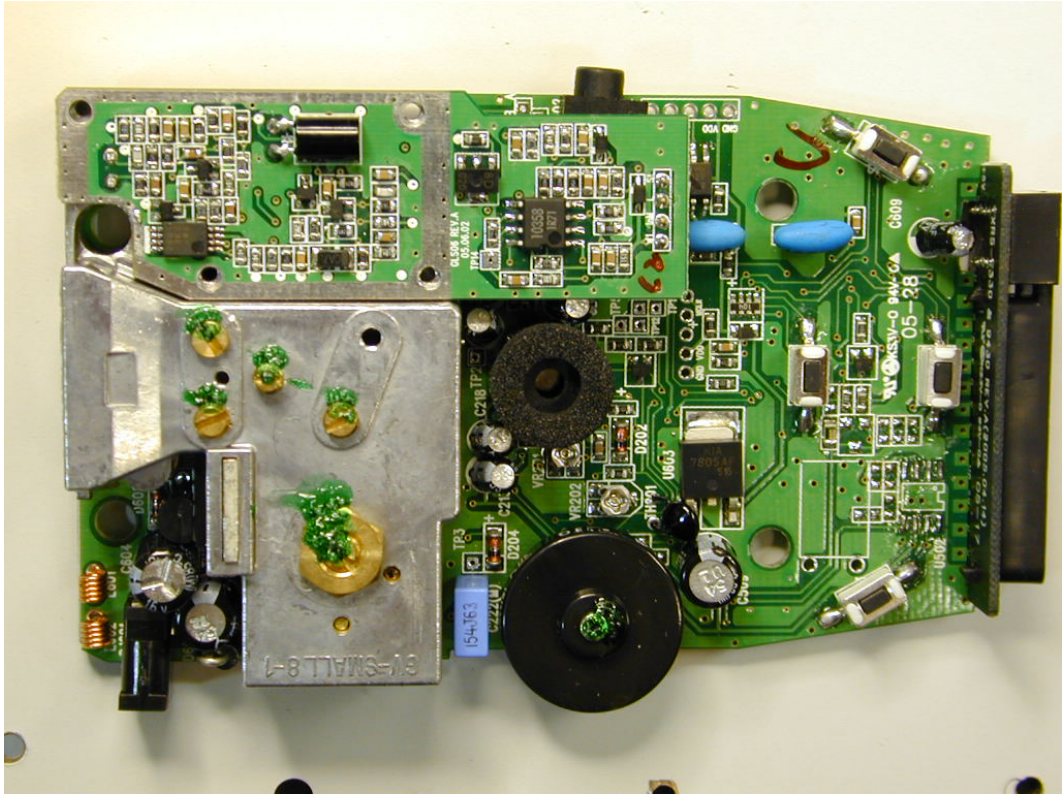

COBRA ELECTRONICS CORPORATION
FCC ID: BBOXRS9430

INTERNAL PHOTOS

MODEL #: XRS9430

MODEL #: 9330

LASER