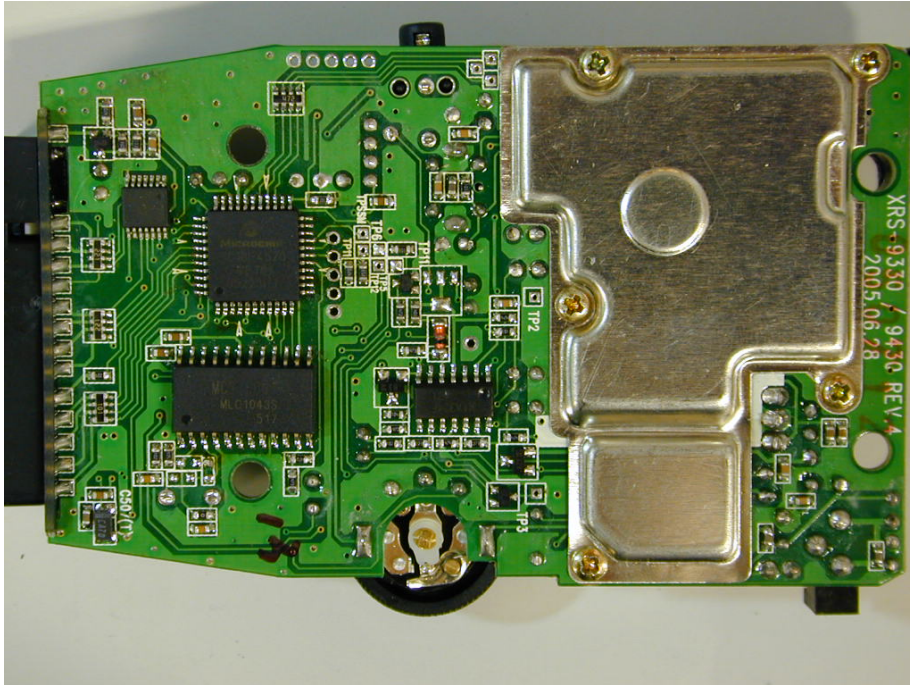

COBRA ELECTRONICS CORPORATION
FCC ID: BBOXRS9430

INTERNAL PHOTOS

MODEL #: XRS9430

MODEL #: 9330

LASER