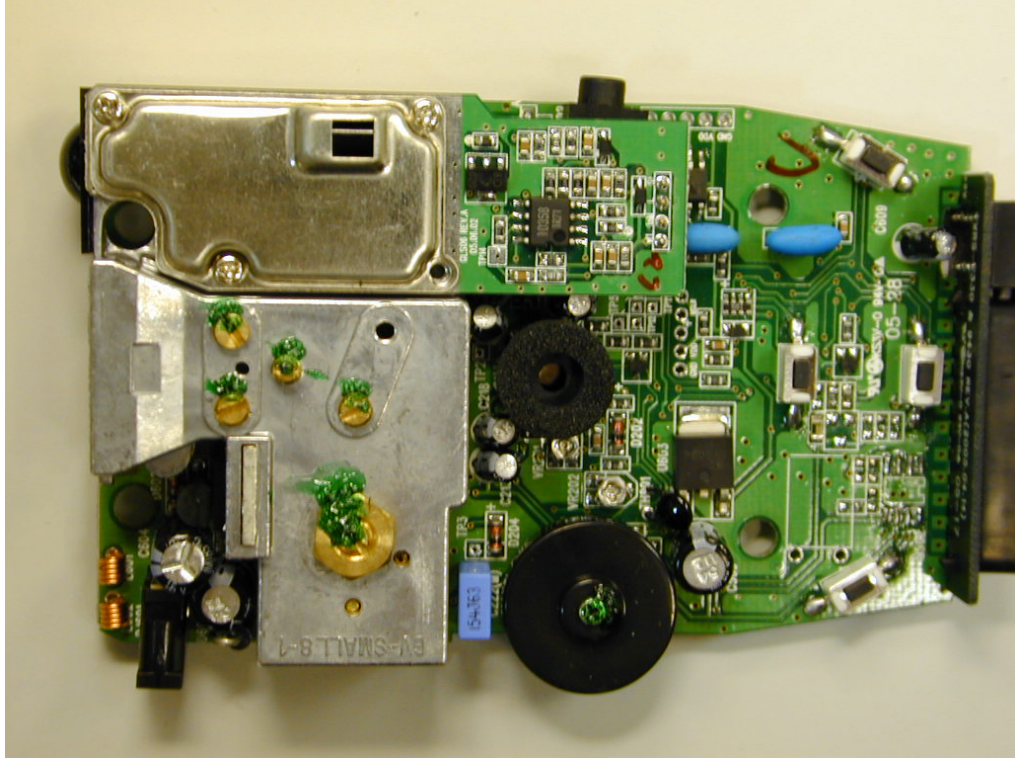

COBRA ELECTRONICS CORPORATION
FCC ID: BBOXRS9430

INTERNAL PHOTOS

MODEL #: XRS9430

MODEL #: 9330

LASER