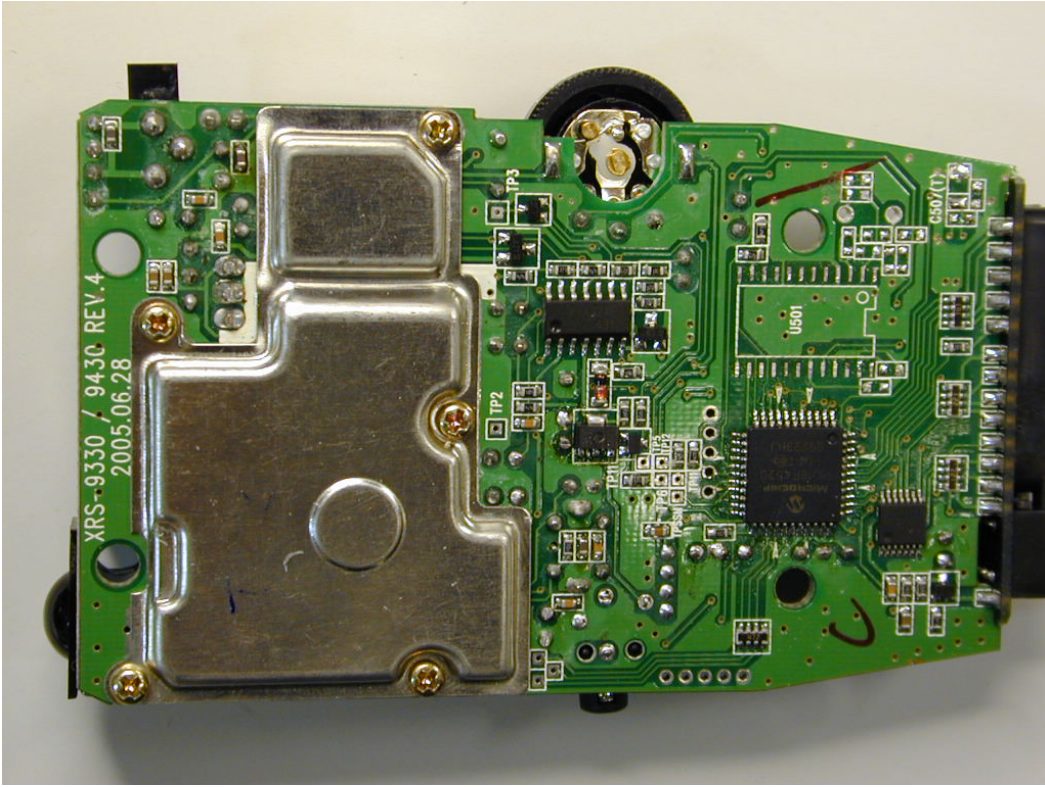

COBRA ELECTRONICS CORPORATION
FCC ID: BBOXRS9430

INTERNAL PHOTOS

MODEL #: XRS9430

MODEL #: 9330

LASER