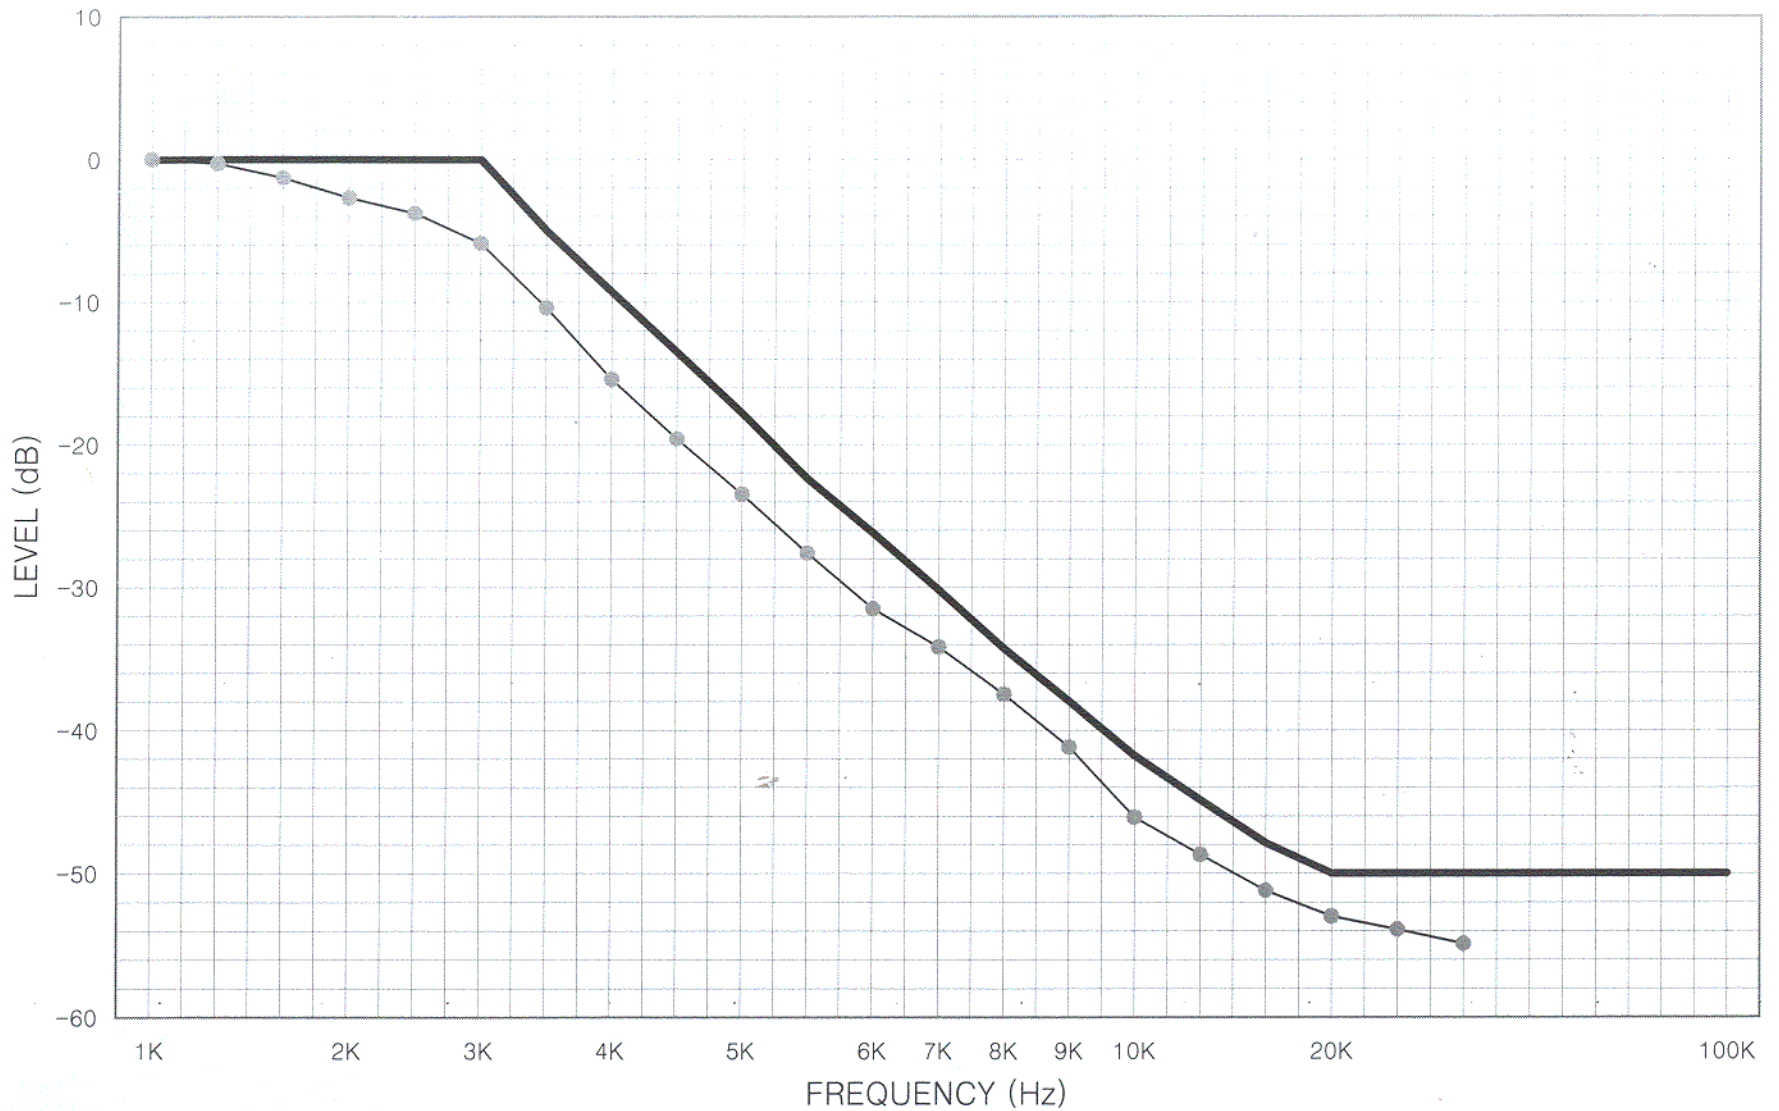

Audio Lowpass Filter

COBRA ELECTRONICS CORP.

FCC ID : BBOPR900DX

JOB # : 432AK1

EXHIBIT # : 8