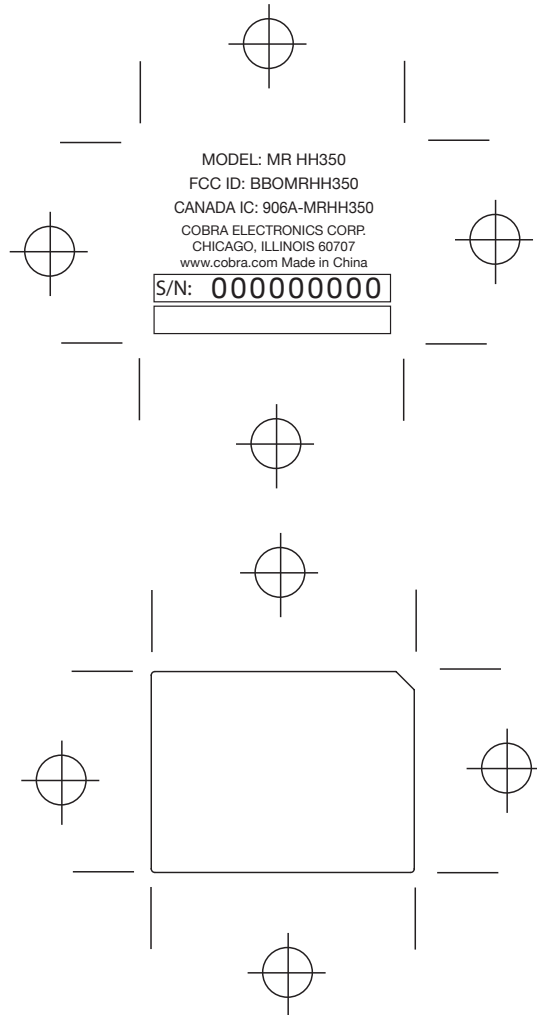

MR HH350 USA RADIO SERIAL NUMBER (RATING) LABEL 1:1  
35mm x 26.5mm

MR HH350 RADIO SERIAL NUMBER (RATING) LABEL 2:1

Top portion of label black field  
with with reverse type.

SAMPLE

11.28.12